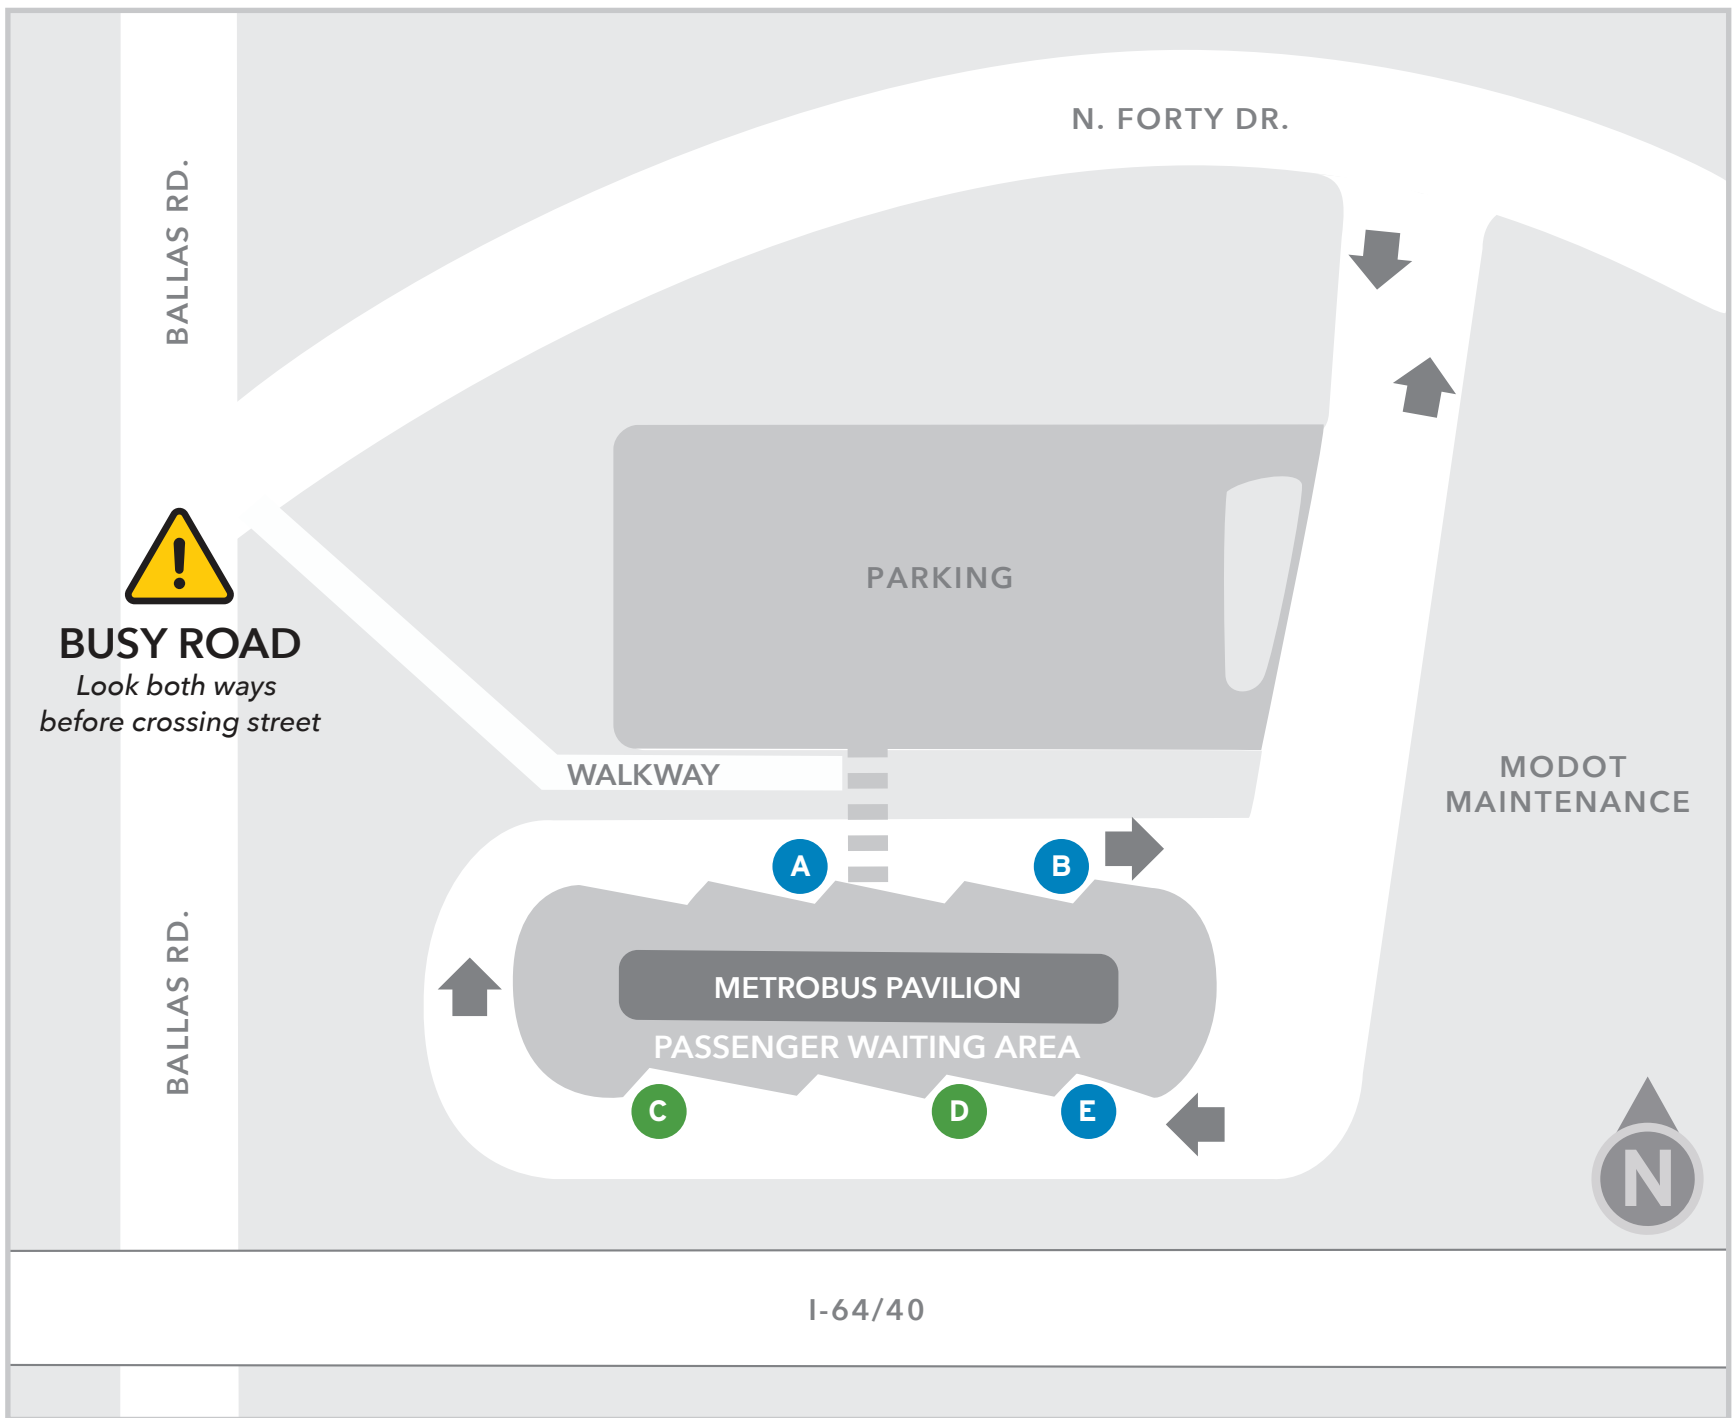

# Bus Bay Map

## Ballas TC

**A** #98 Ballas-North Hanley  
To North Hanley TC

**D** Via Metro STL

**B** #58 Chesterfield Valley  
To Clayton TC

**E** #58 Chesterfield Valley  
To Chesterfield Valley

**C** Call-A-Ride

FREQUENT