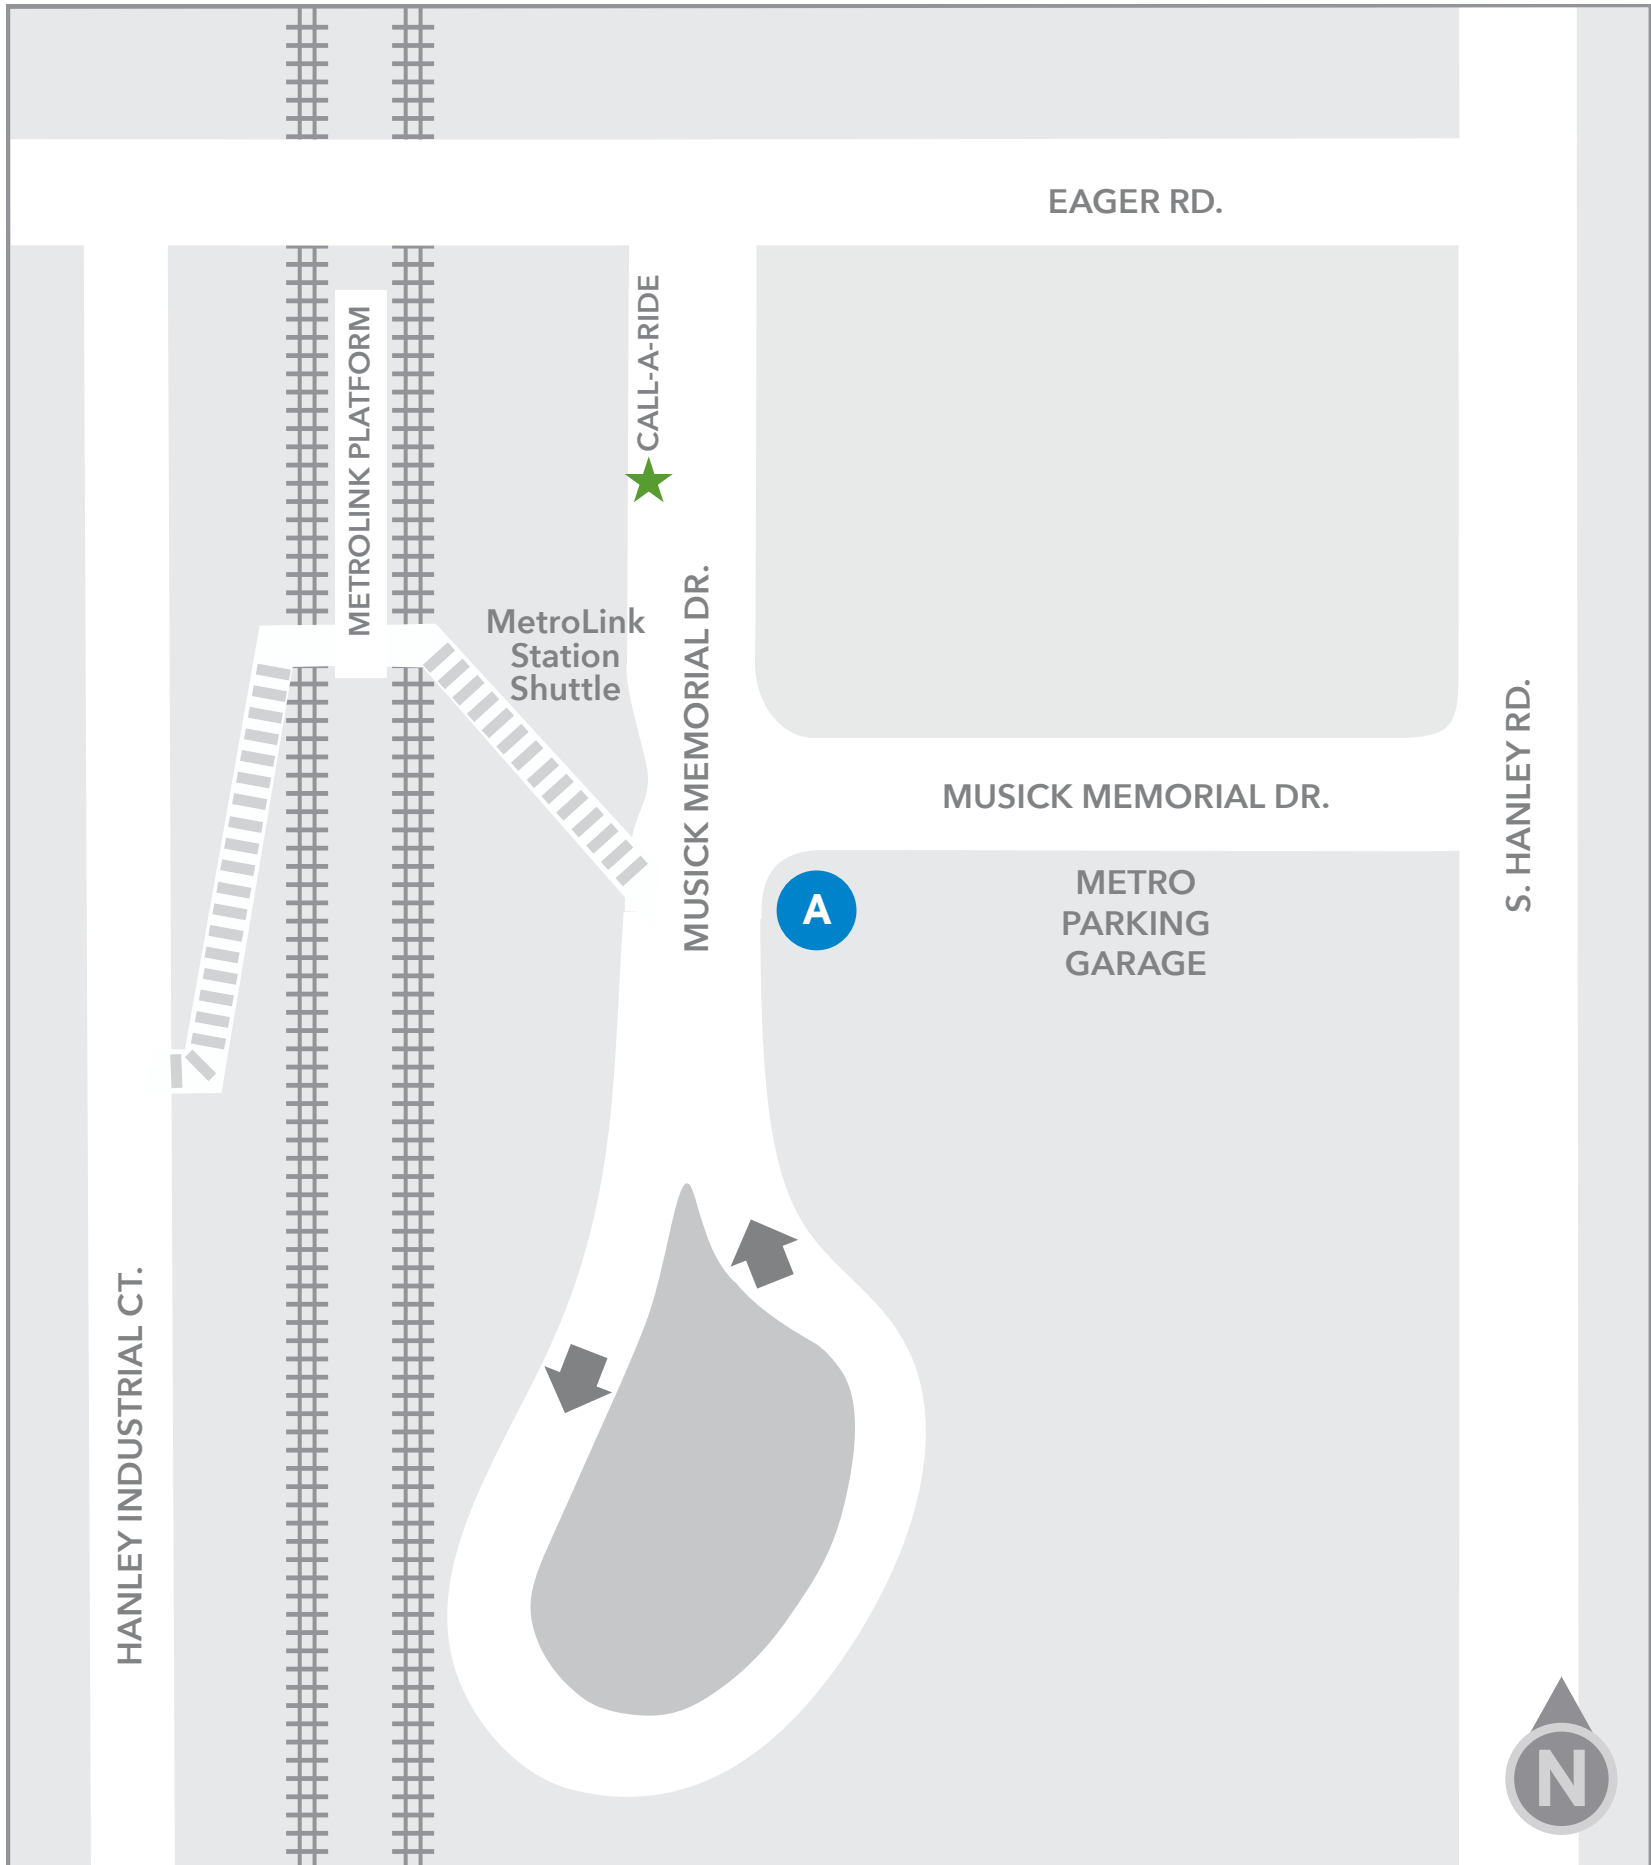

# Bus Bay Map Brentwood TC

#2 Red  
To Rock Road TC

Call-A-Ride

FREQUENT

LOCAL

EXPRESS

COMMUNITY

Visit [MetroStLouis.org](http://MetroStLouis.org) or contact Metro Transit Information  
M-F 7 a.m.-6 p.m. | 314.231.2345 | 618.271.2345 | Text 314.207.9786

**metro**  
A Bi-State Development Enterprise