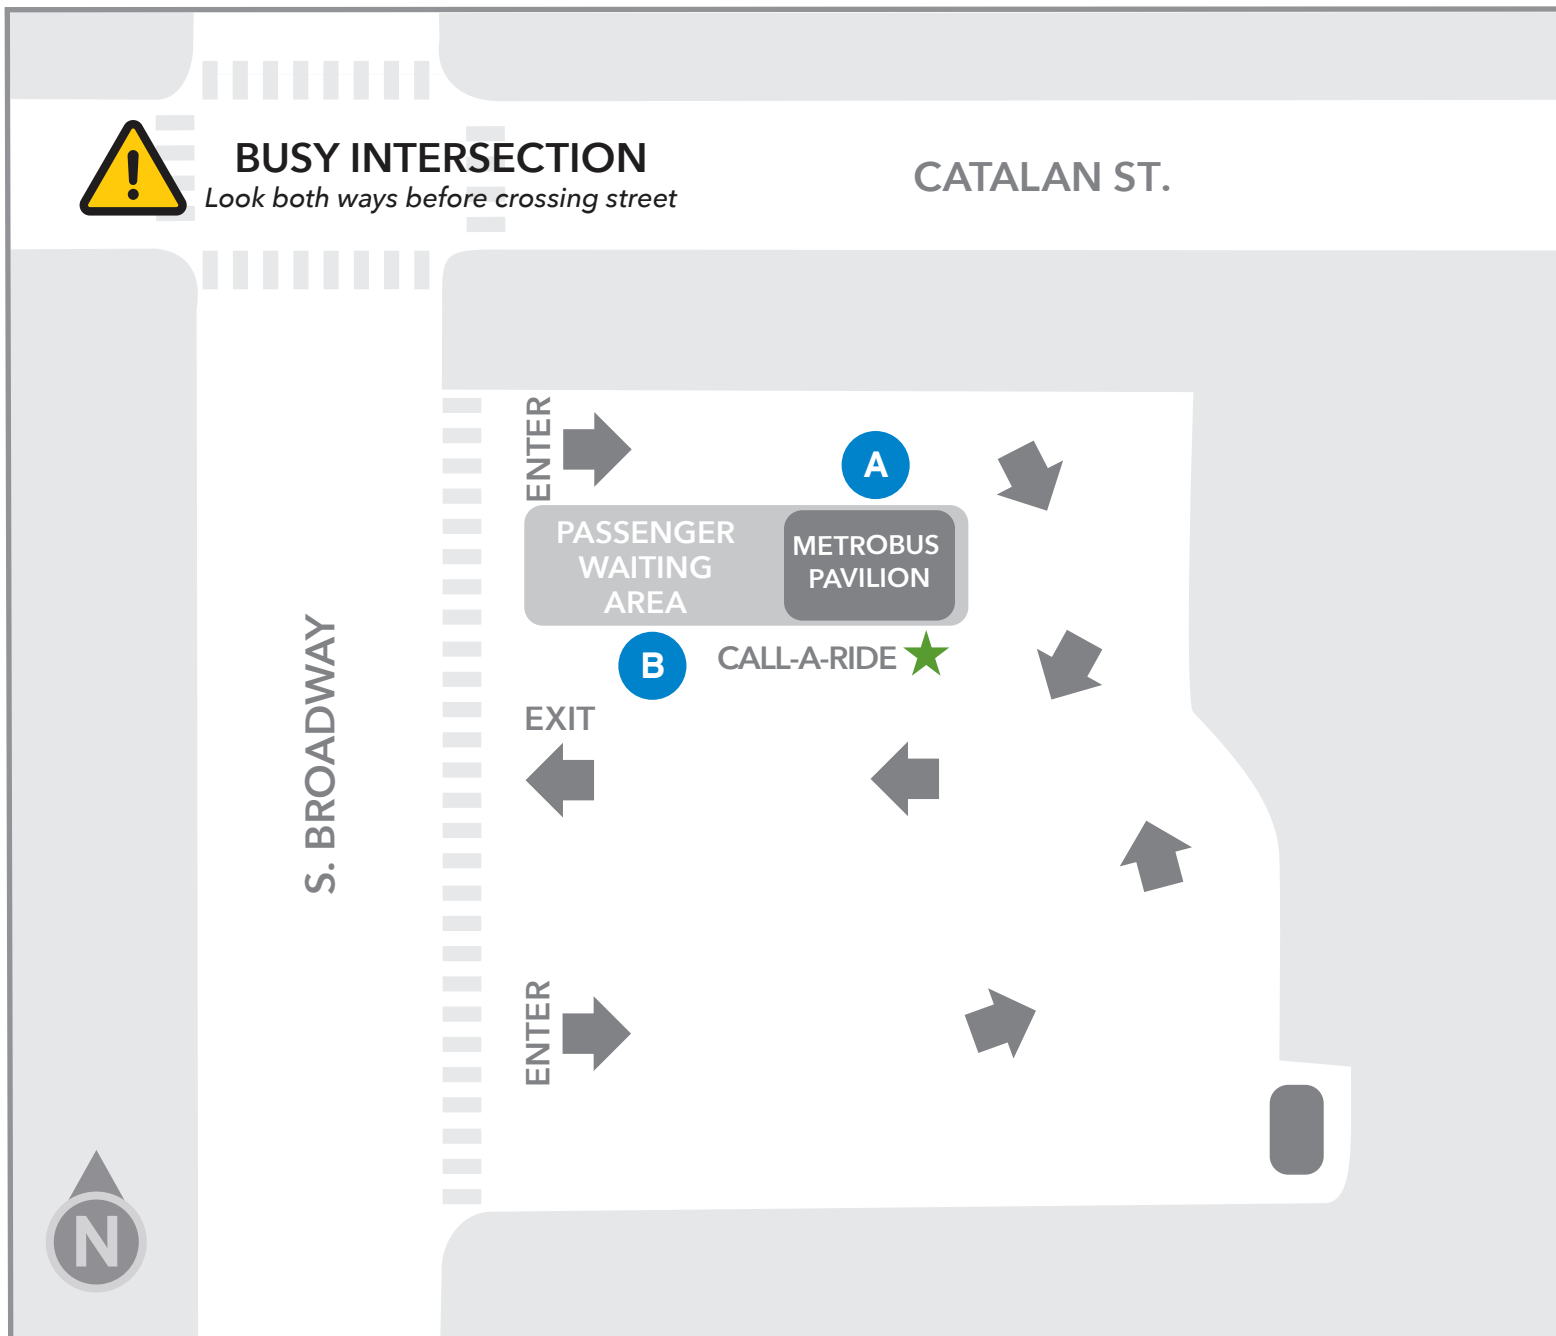

# Bus Bay Map

## Catalan Loop TC

**A** #8 Shaw-Cherokee  
To Central West End TC

**B** #9 Oakville  
To Shrewsbury-Lansdowne I-44 TC  
To Telegraph Rd. and Baumgartner Rd.

★ Call-A-Ride

FREQUENT

LOCAL

EXPRESS

COMMUNITY