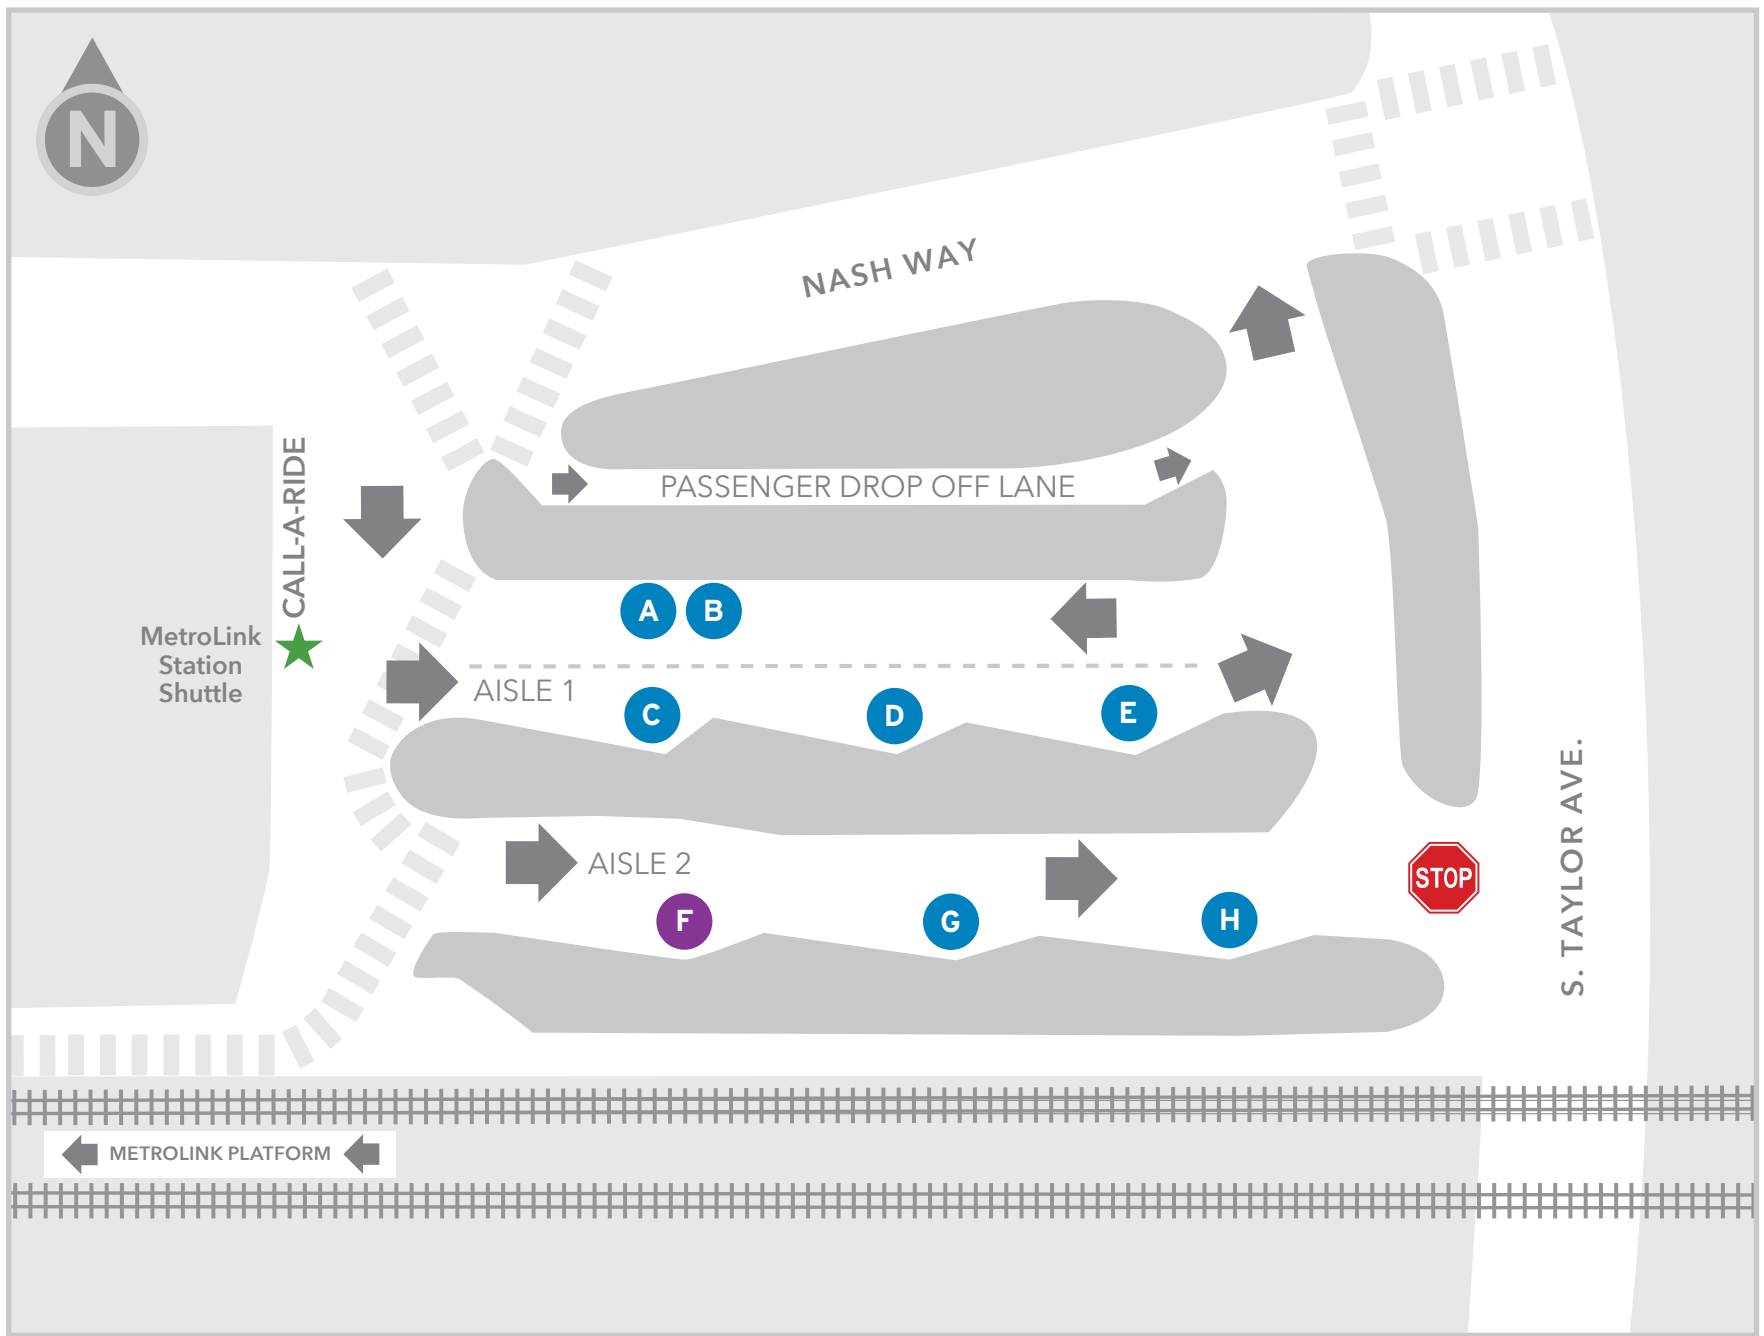

Bus Bay Map

Central West End TC

#18 Taylor
To O'Fallon Park

#42 Sarah
To W. Florissant Rd.

#59 Oakland
To Clayton Rd. and Highland Terrace

#13 Union
To W. Florissant Rd.

#8 Shaw-Cherokee
To Catalan Loop TC

#95 Kingshighway
To North Broadway TC
To Gravois-Hampton TC

#10 Gravois-Lindell
To Gravois-Hampton TC

#1 Gold
To Mallinckrodt Center TC

Call-A-Ride

FREQUENT

LOCAL

EXPRESS

COMMUNITY

Visit MetroStLouis.org or contact Metro Transit Information
M-F 7 a.m.-6 p.m. | 314.231.2345 | 618.271.2345 | Text 314.207.9786