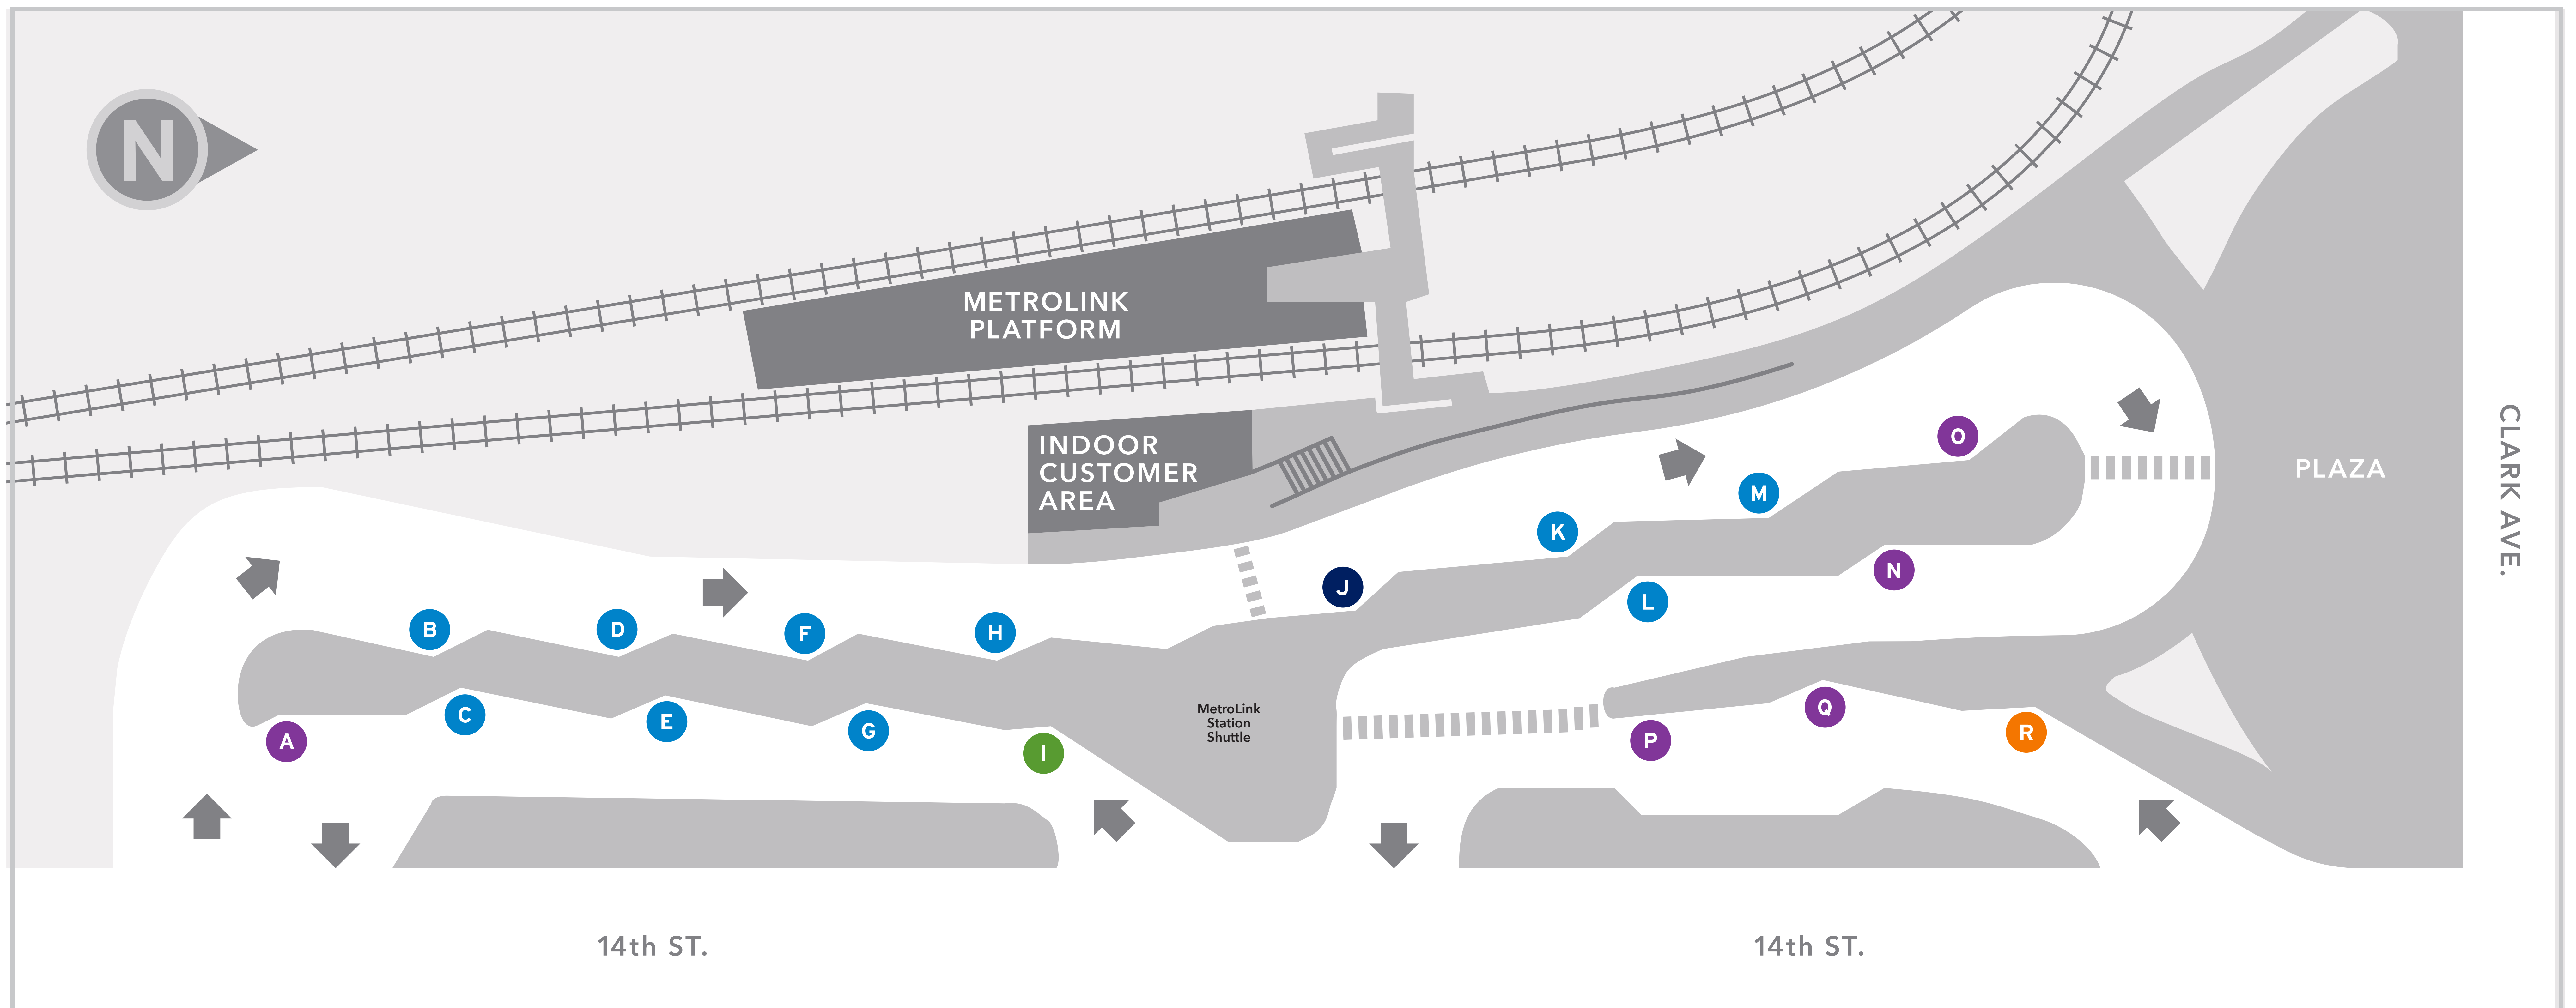

Bus Bay Map

Civic Center TC

A #11 Chippewa
To Shrewsbury-Lansdowne I-44 TC

B #30 Arsenal
To Shrewsbury-Lansdowne I-44 TC

C #19 St. Louis Ave.
To Rock Road TC

D #31 Chouteau
To Maplewood-Manchester TC

E #10 Gravois-Lindell
To Gravois-Hampton TC

F #10 Gravois-Lindell
To Central West End TC

G #4 Natural Bridge
To North Hanley TC

H #32 Dr. ML King
To Rock Road TC

I Call-A-Ride

J Emergency

K #40 N. Broadway
To Riverview TC

L #97 Delmar
To Clayton TC

M #41 Lee
To Riverview TC

N #94 Page
To Lackland Rd. and Altom Ct.

O #74 Florissant
To North County TC

P #73 Carondelet
To South County Mall

Q #73 Carondelet
To South County Mall

INDOOR CUSTOMER AREA
Public Restrooms

FREQUENT

LOCAL

EXPRESS