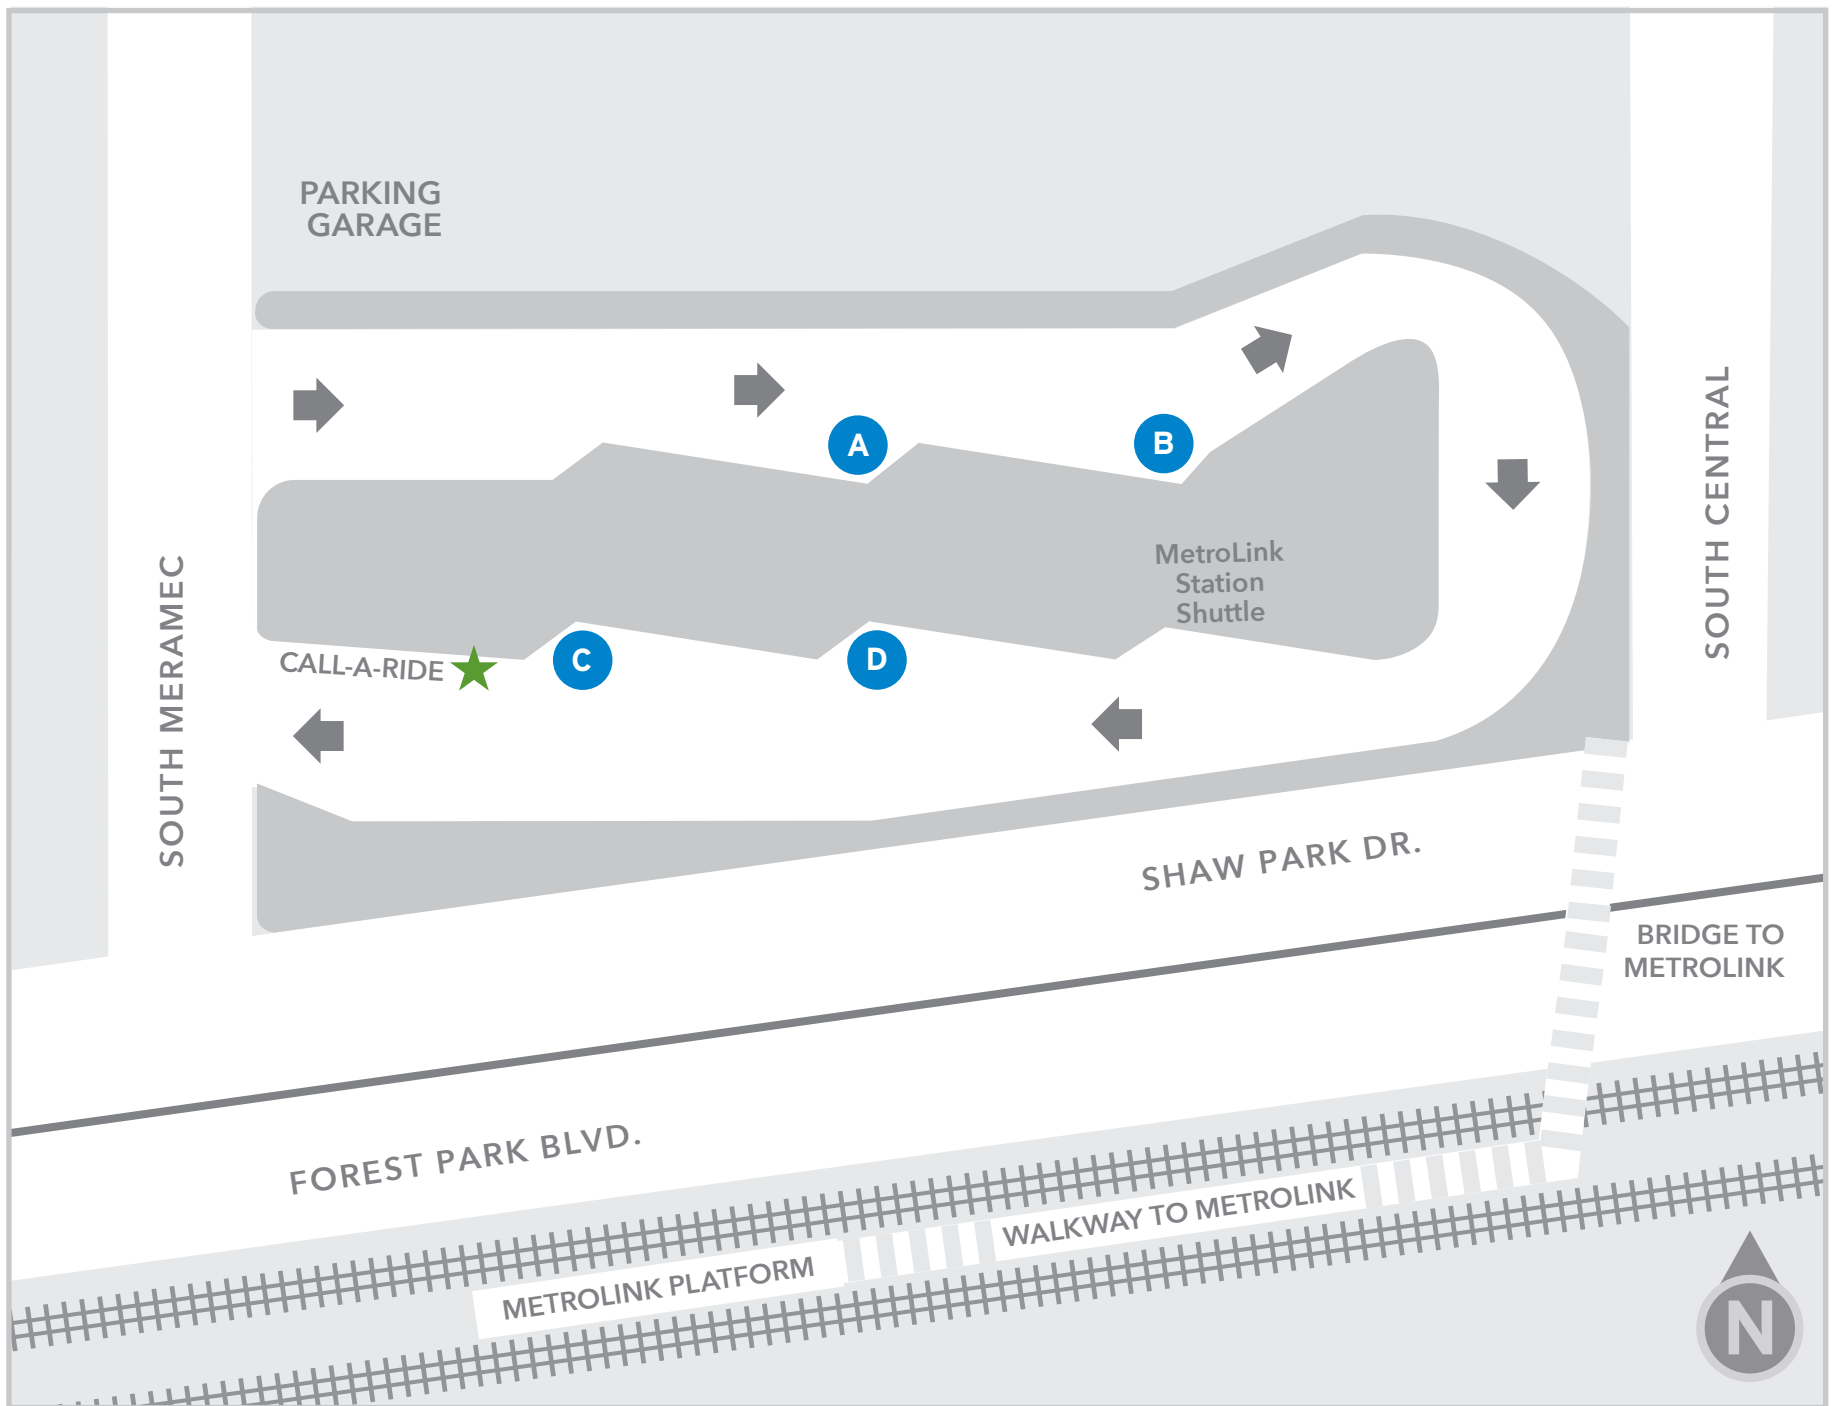

Bus Bay Map

Clayton TC

#47 Hanley
To North Hanley TC

#58 Chesterfield Valley
To Chesterfield Valley

#97 Delmar
To Civic Center TC

#33 Midland
To Fee Fee Rd. and West Port Plaza Dr.

Call-A-Ride

FREQUENT