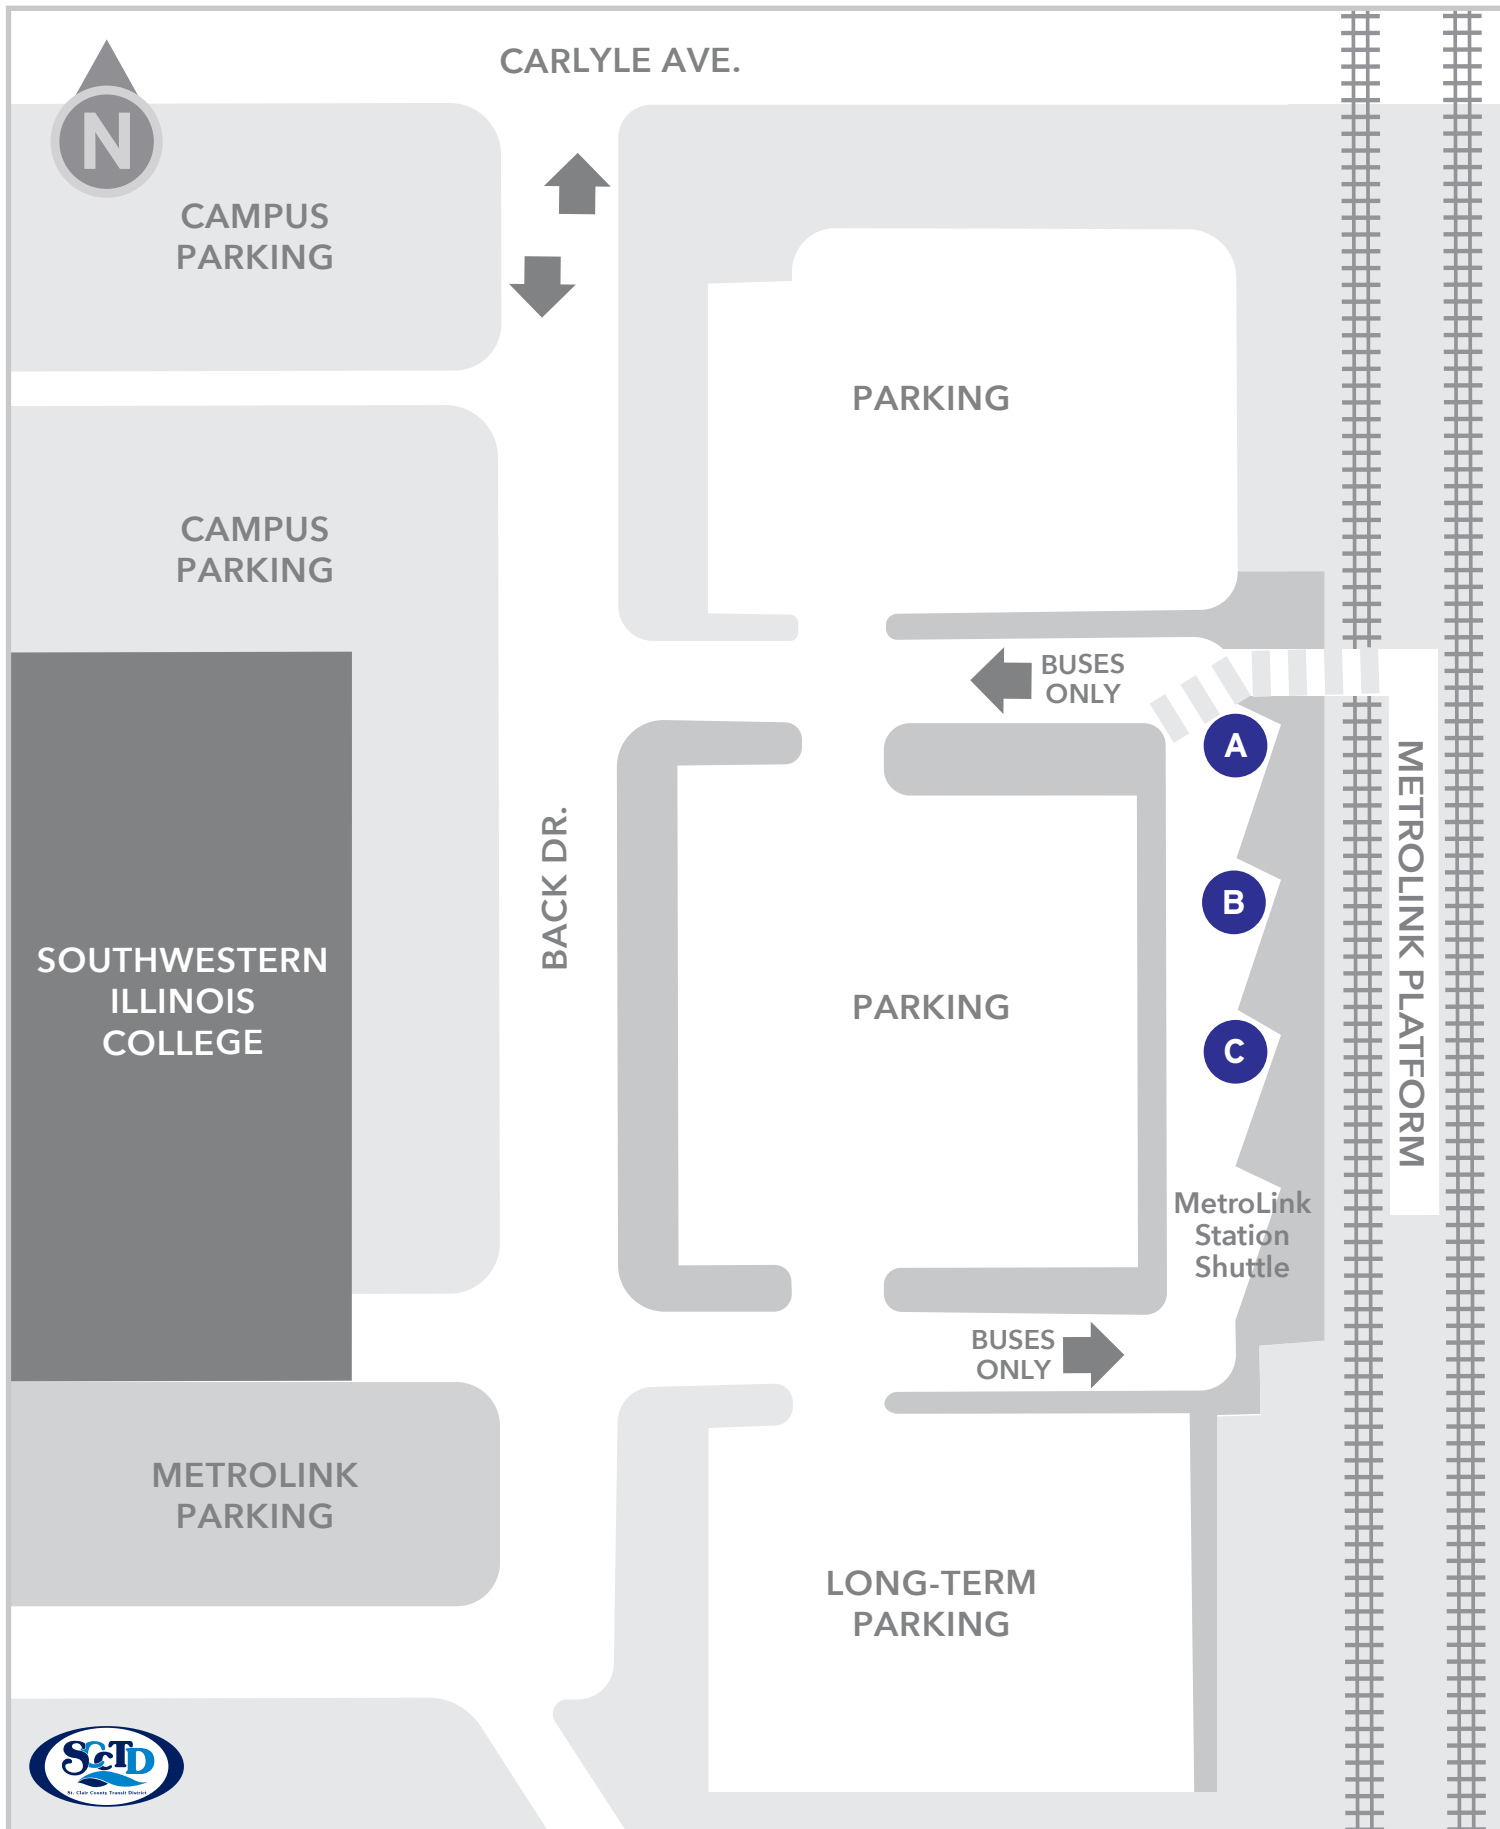

Bus Bay Map

College TC

A **ATS**

C **SCCTD Flyer**
Belleville Zone

B **#16 St. Clair Square**
To MCT Collinsville Station
To St. Clair Square

Visit MetroStLouis.org or contact **Metro Transit Information**
M-F 7 a.m.-6 p.m. | 314.231.2345 | 618.271.2345 | Text 314.207.9786
For **SCCTD Flyer** visit SCCTD.ORG or call 618.800.6884