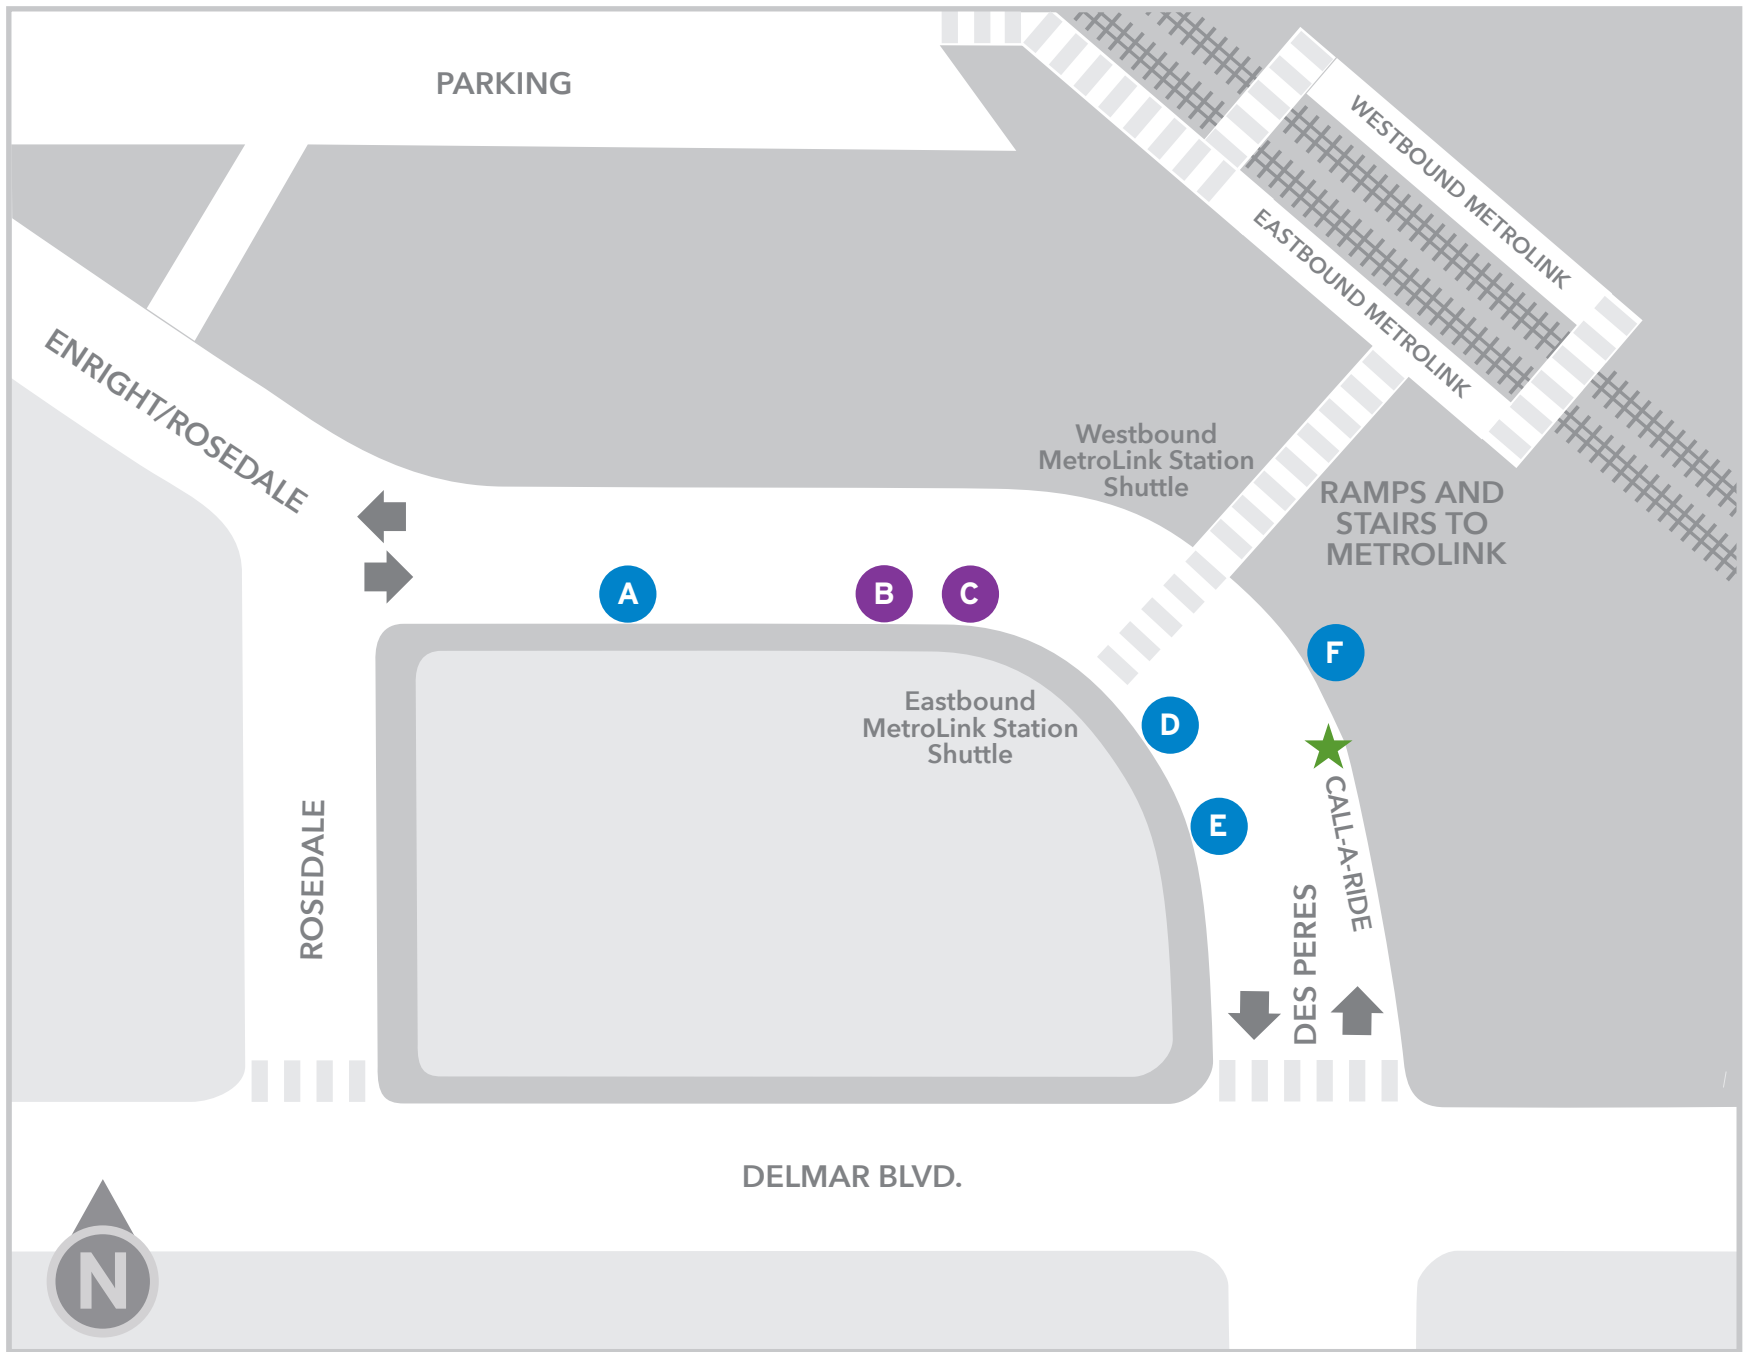

# Bus Bay Map

## Delmar Loop TC

**#91 Olive**  
To Chesterfield Mall

**#16 City Limits**  
To Shrewsbury-Lansdowne I-44 TC

**#16 City Limits**  
To Riverview TC

**#97 Delmar**  
To Civic Center TC

**#2 Red**  
To Rock Road TC  
To Brentwood I-64 TC