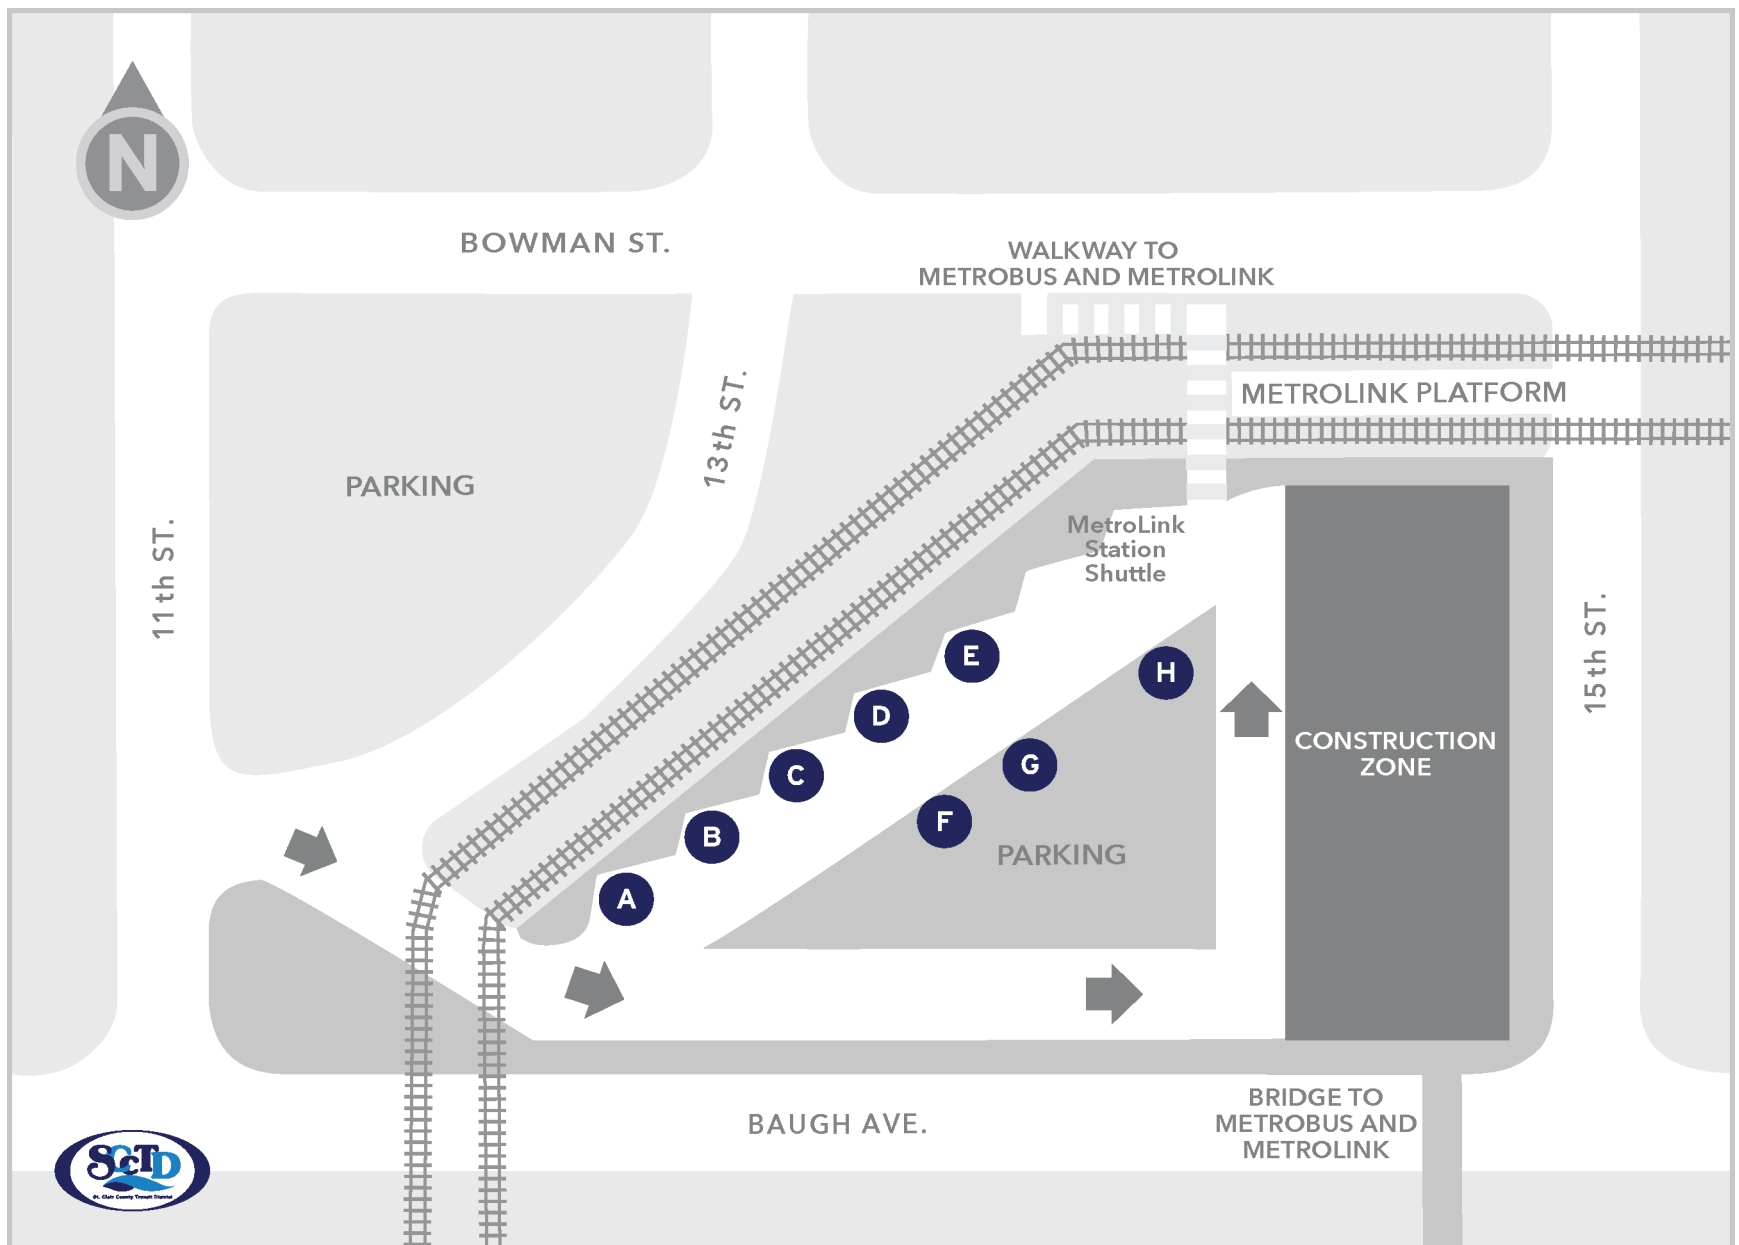

Bus Bay Map

Emerson Park TC

A #20X MCT Gateway Commerce Center Express

B #18 MCT Collinsville Regional
To MCT Collinsville Station

C #5 MCT Tri-City Regional
To Downtown St. Louis
To Granite City

D #9 Washington Park
To Washington Park TC

E #8 Alta Sita
To Camp Jackson Rd. and Range Ln.

F #6 Rosemont
To Fairview Heights TC

G SCCTD Flyer
Brooklyn Zone
East St. Louis Zone
Fairmont City Zone

H ATS

Visit MetroStLouis.org or contact Metro Transit Information
M-F 7 a.m.-6 p.m. | 314.231.2345 | 618.271.2345 | Text 314.207.9786
For **SCCTD Flyer** visit SCCTD.ORG or call 618.800.6884