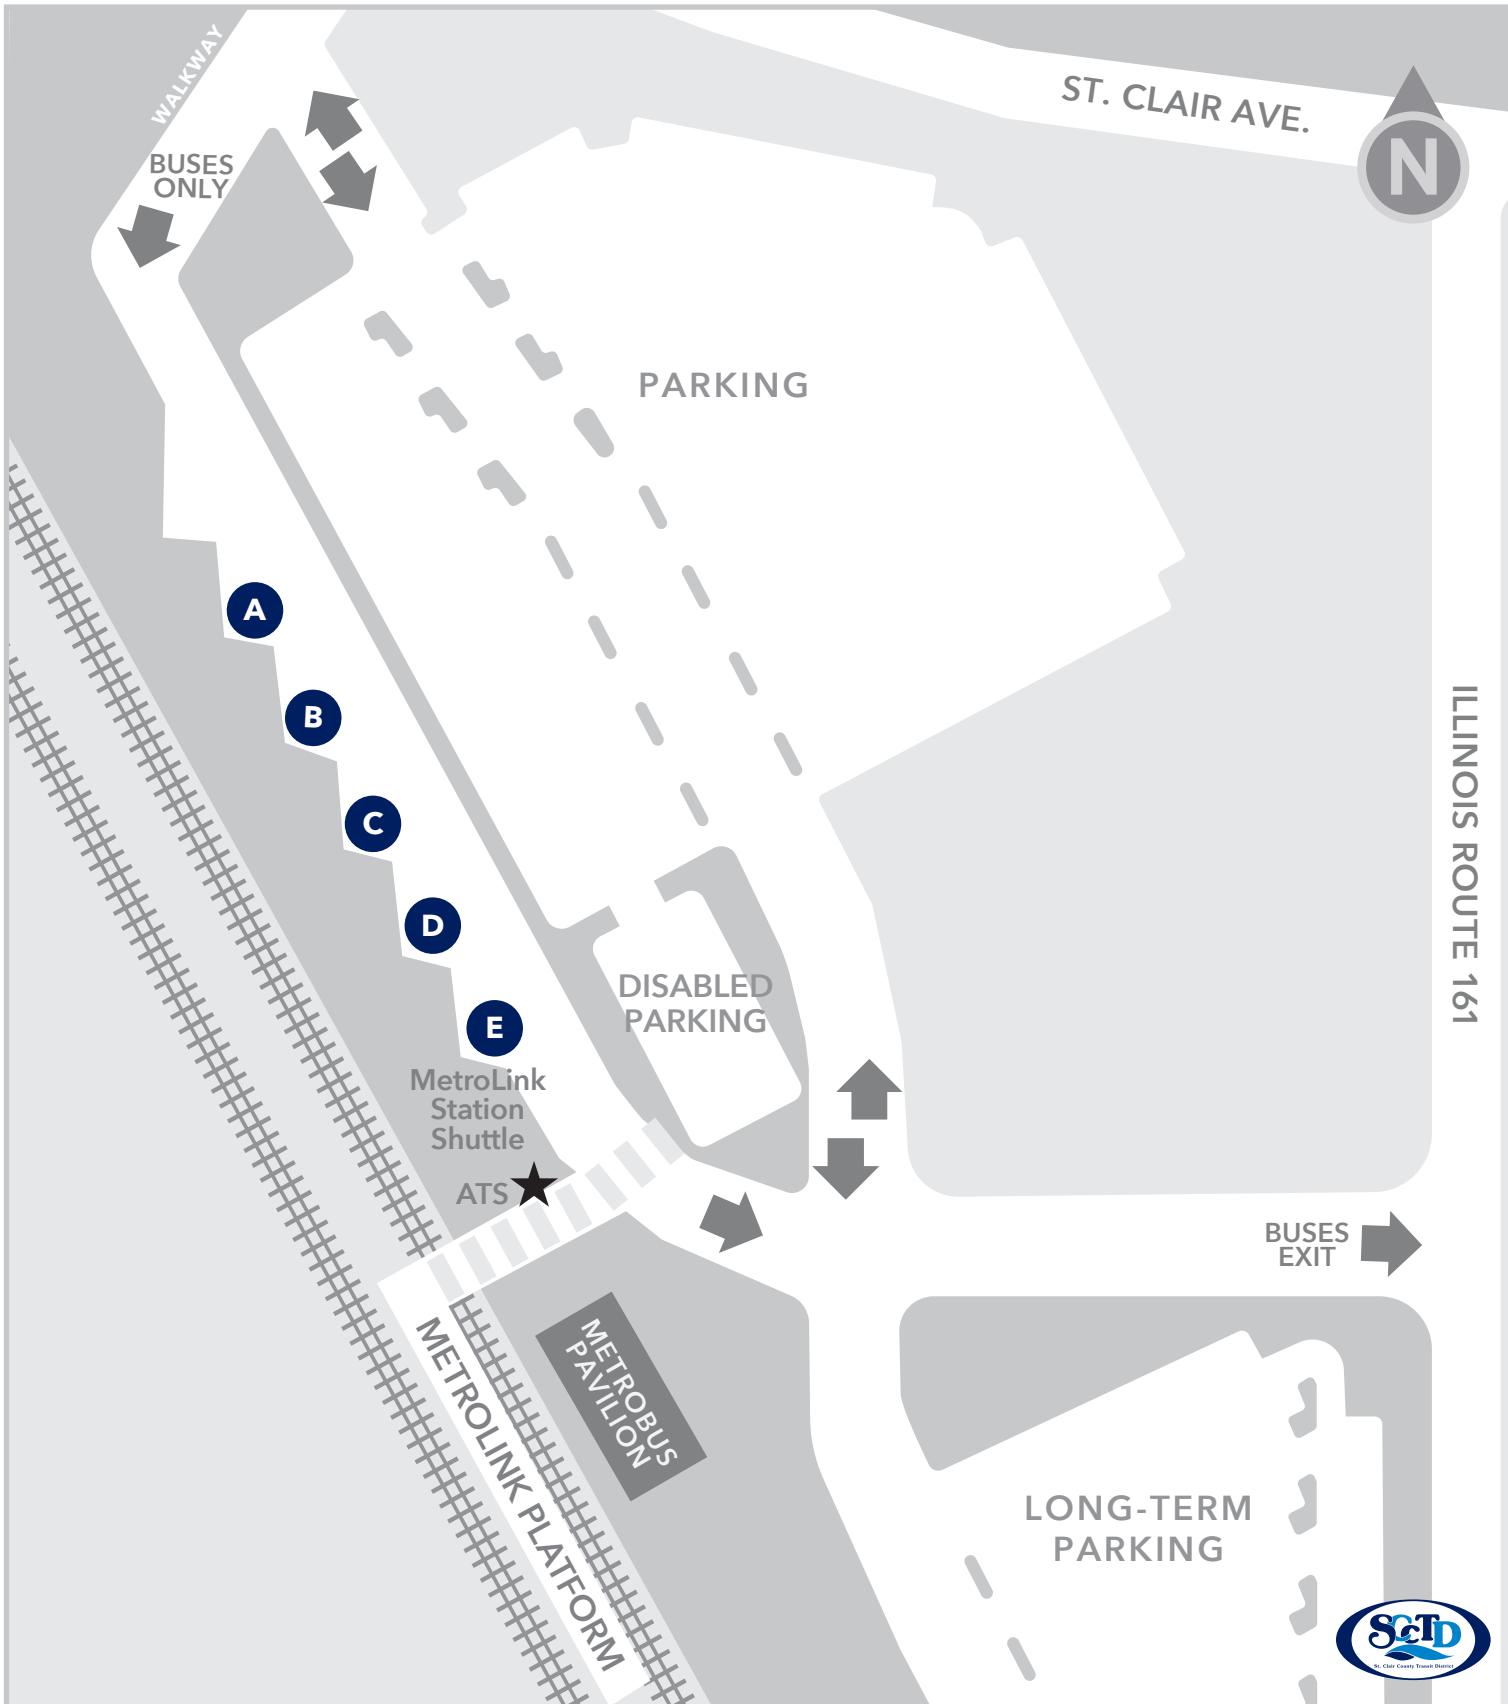

Bus Bay Map

Fairview Heights TC

#6 Rosemont
To Emerson Park TC

#13 Caseyville
To MCT Collinsville Station

#12 O'Fallon-Fairview Heights
To O'Fallon

#1 Main St.-State St.
To Belleville TC

#1 Main St.-State St.
To 5th & Missouri TC