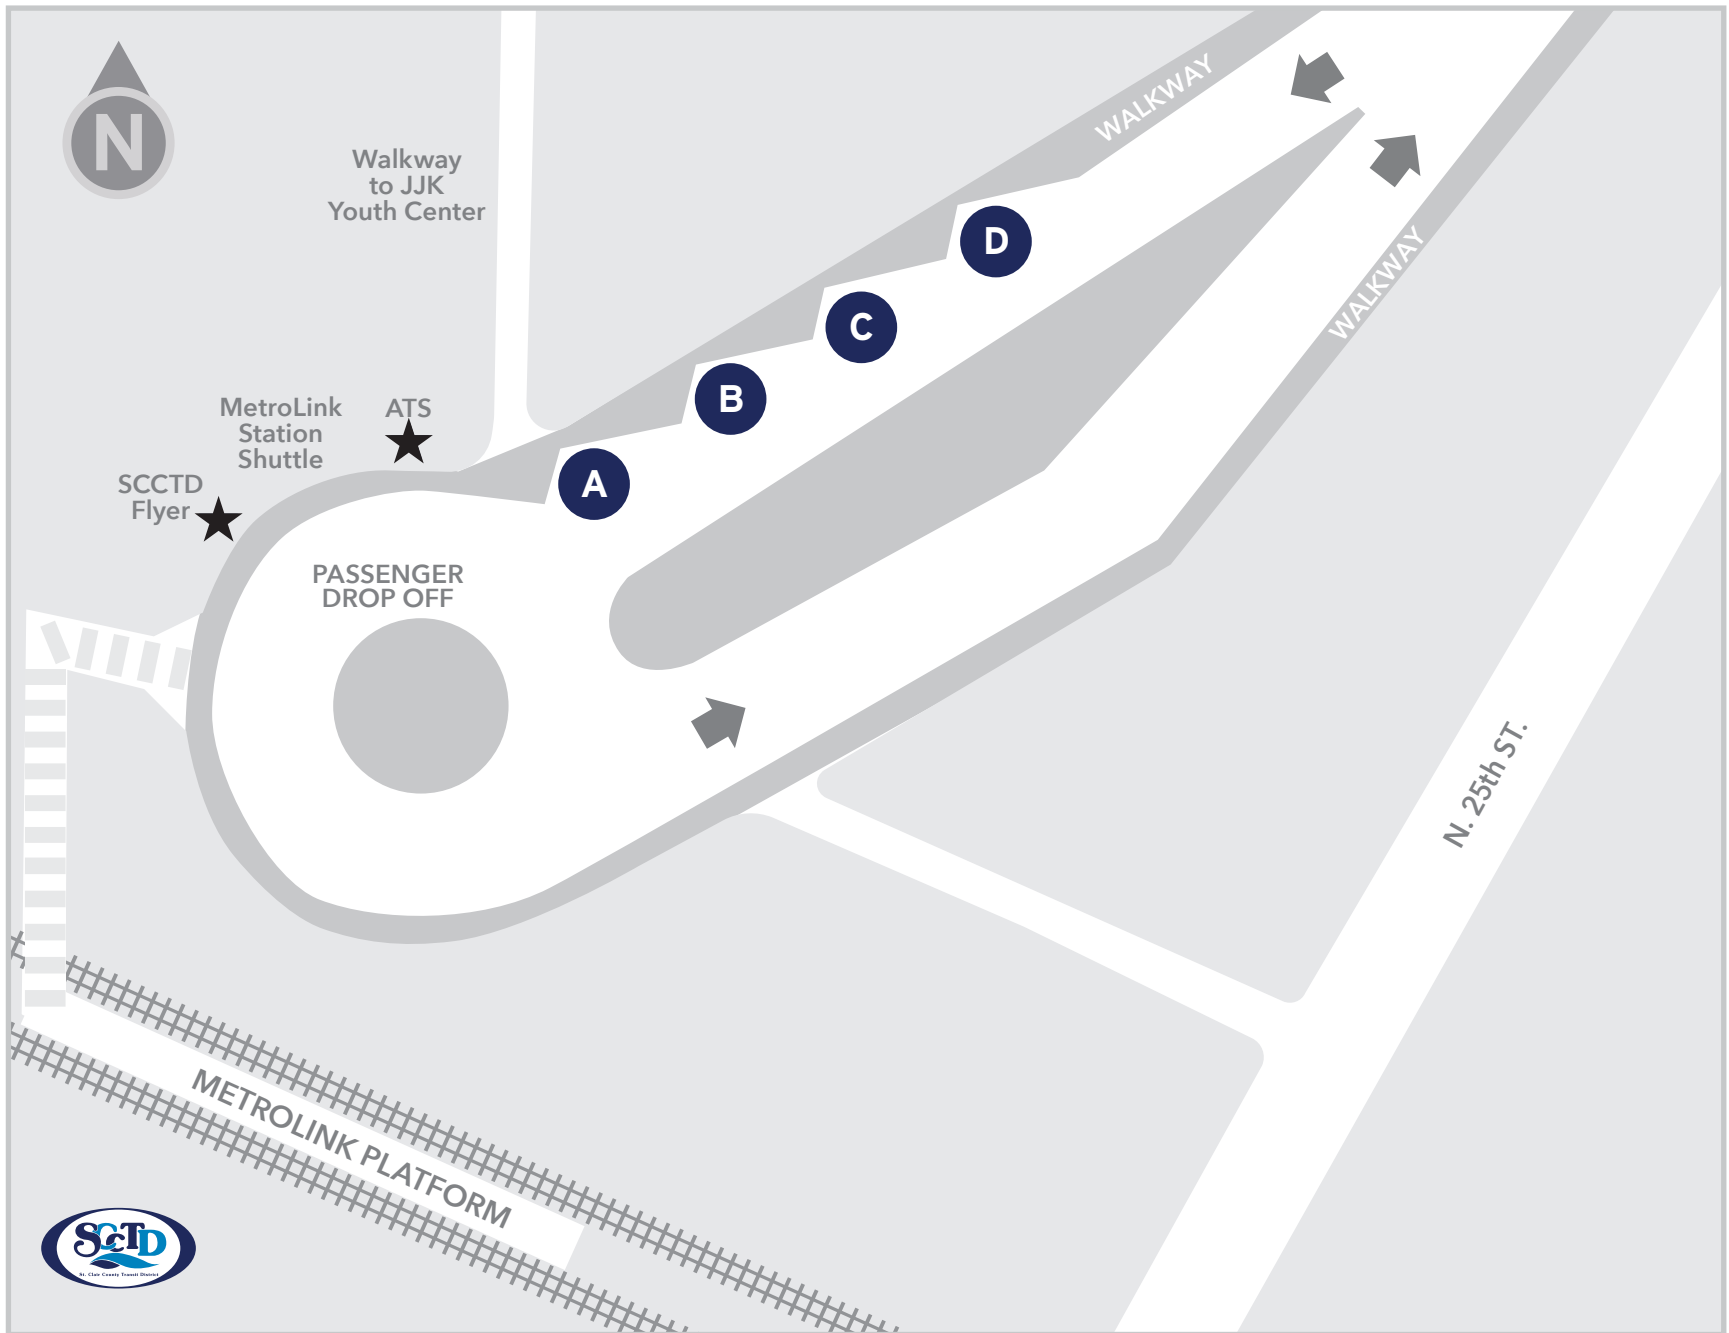

# Bus Bay Map

## Jackie Joyner-Kersey Center TC

**#6 Rosemont**  
To Emerson Park TC

**#6 Rosemont**  
To Fairview Heights TC

**#9 Washington Park**  
To Emerson Park TC

**#9 Washington Park**  
To Washington Park TC

**SCCTD Flyer**  
East St. Louis Zone