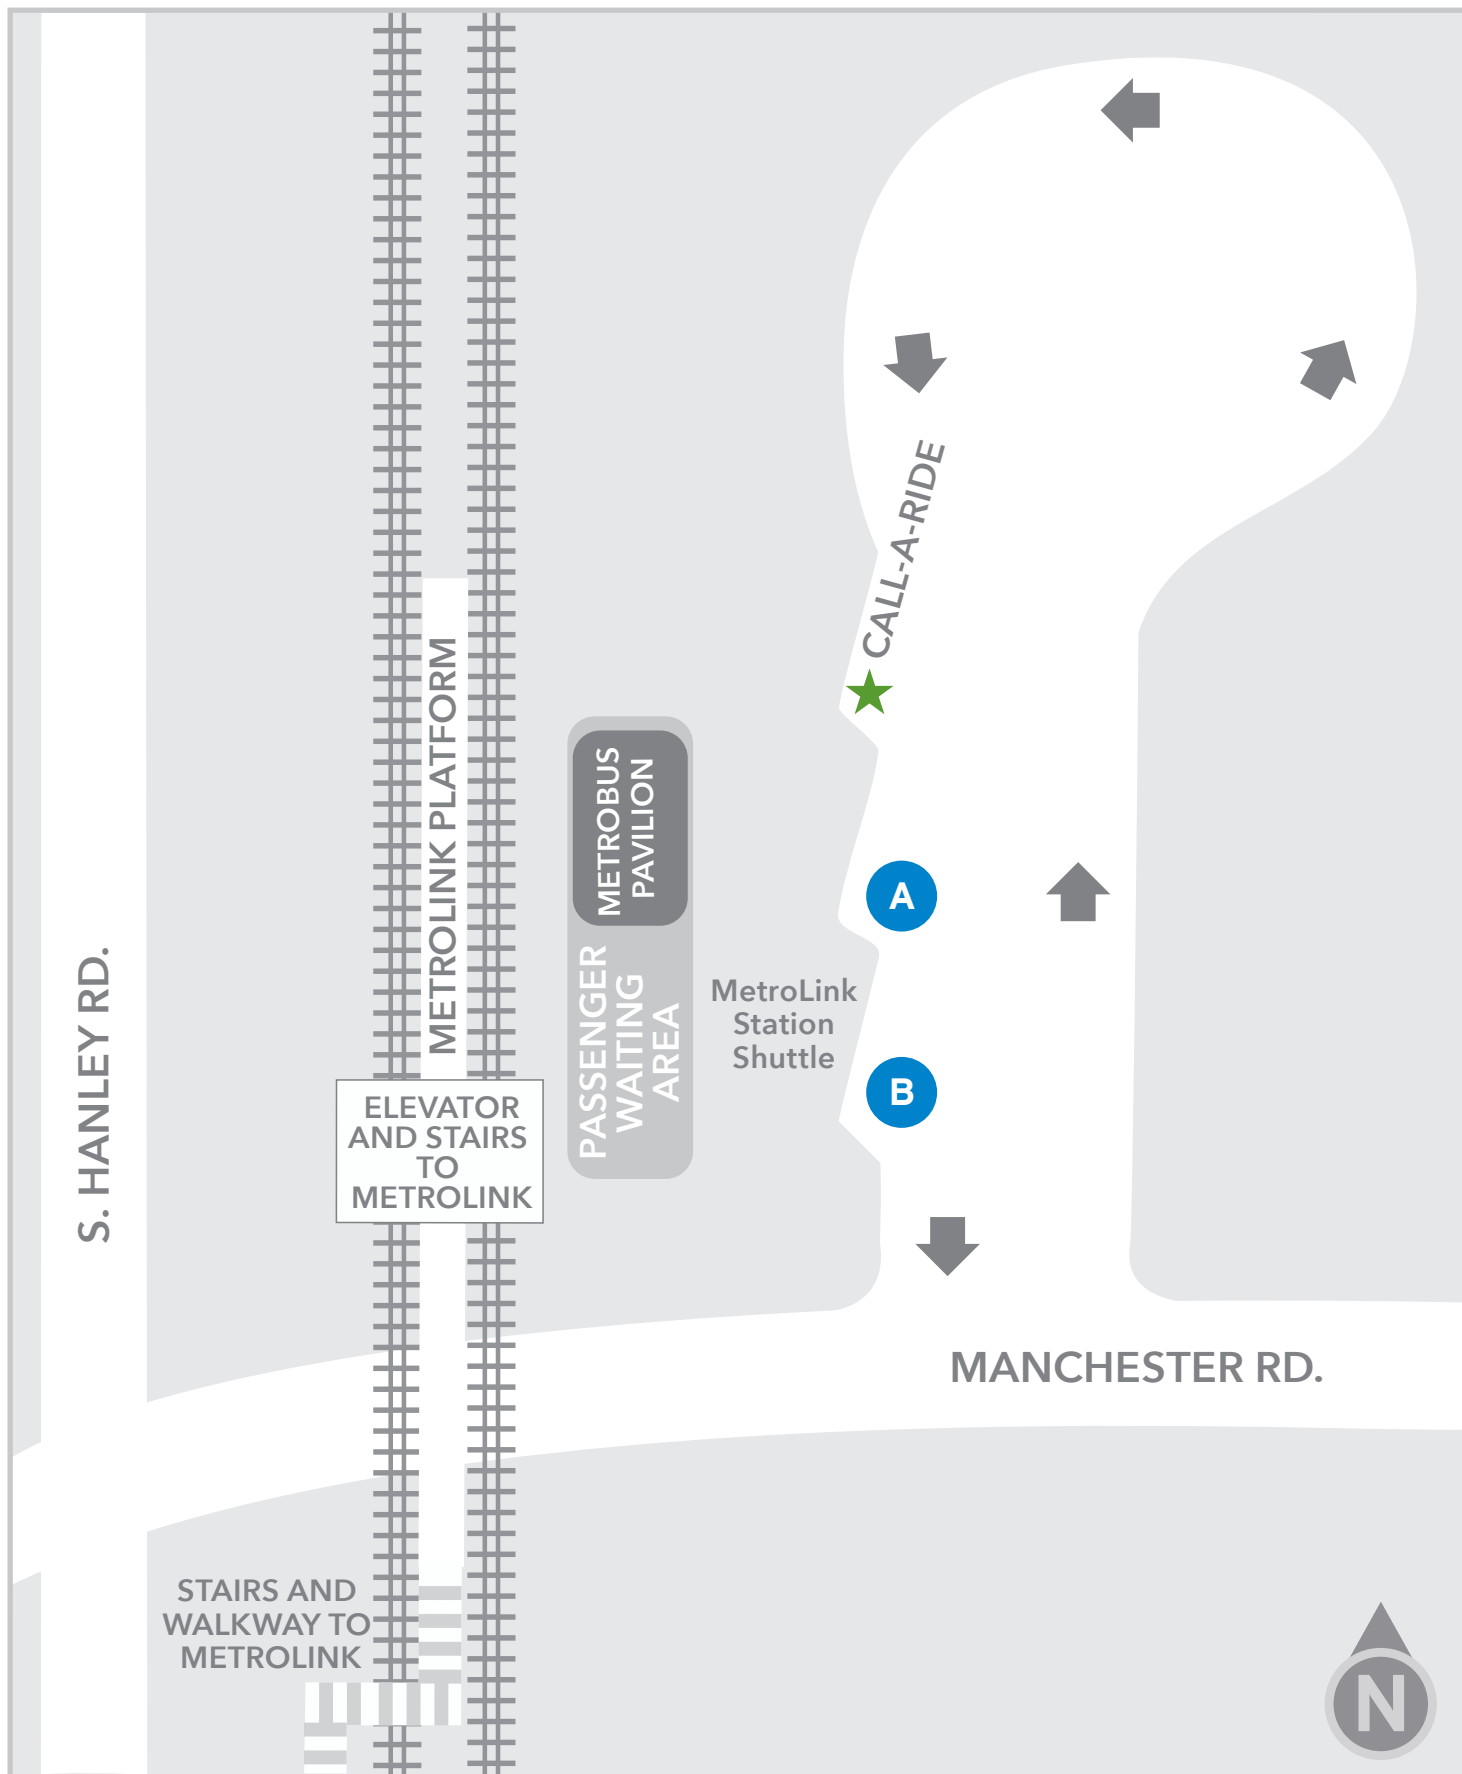

Bus Bay Map

Maplewood TC

#31 Chouteau
To Civic Center TC
To Maplewood Commons

#57 Manchester
To Wildwood

Call-A-Ride

FREQUENT

LOCAL

EXPRESS

COMMUNITY

Visit MetroStLouis.org or contact Metro Transit Information
M-F 7 a.m.-6 p.m. | 314.231.2345 | 618.271.2345 | Text 314.207.9786