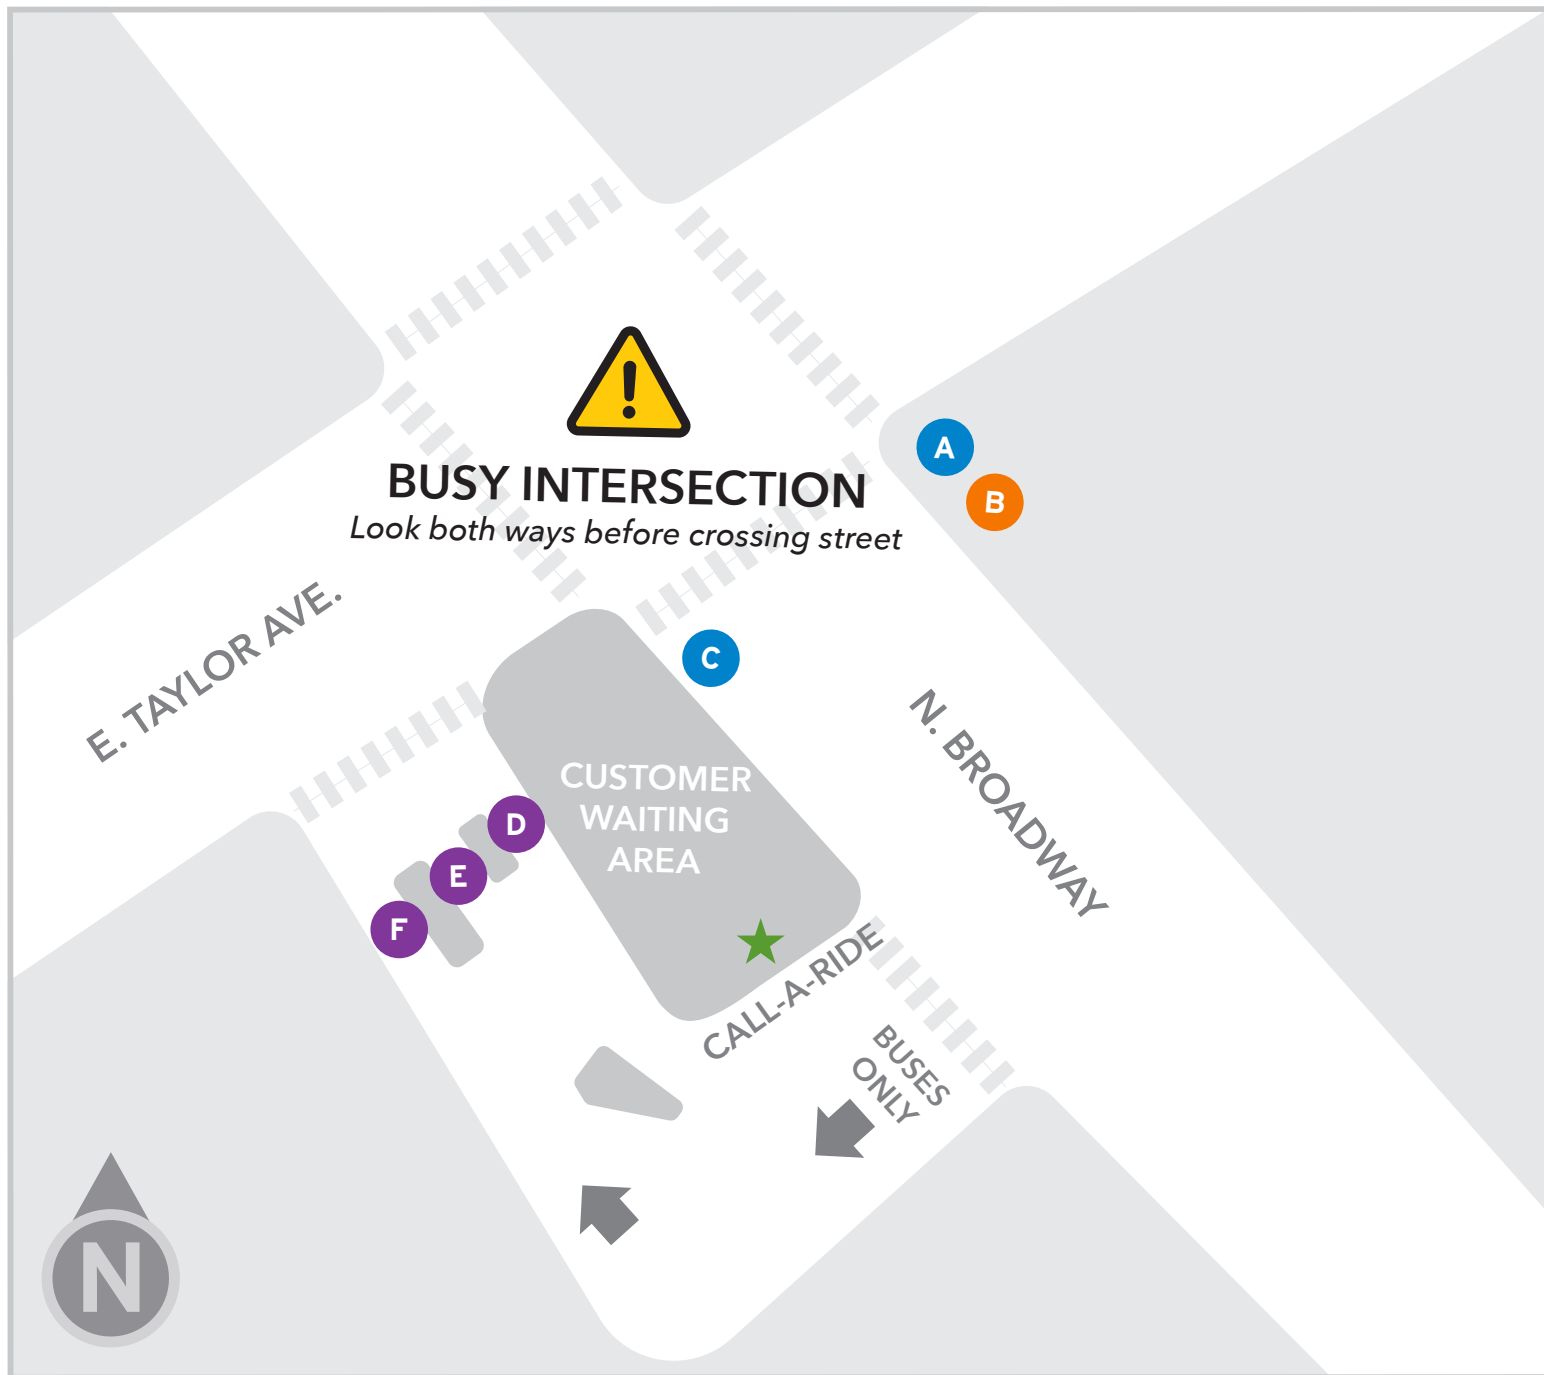

Bus Bay Map

North Broadway TC

#40 N. Broadway
To Riverview TC

#95 Kingshighway
To Gravois-Hampton TC

#174X Halls Ferry Express
To North County TC

#70 Grand
To Loughborough Commons

#40 N. Broadway
To Civic Center TC