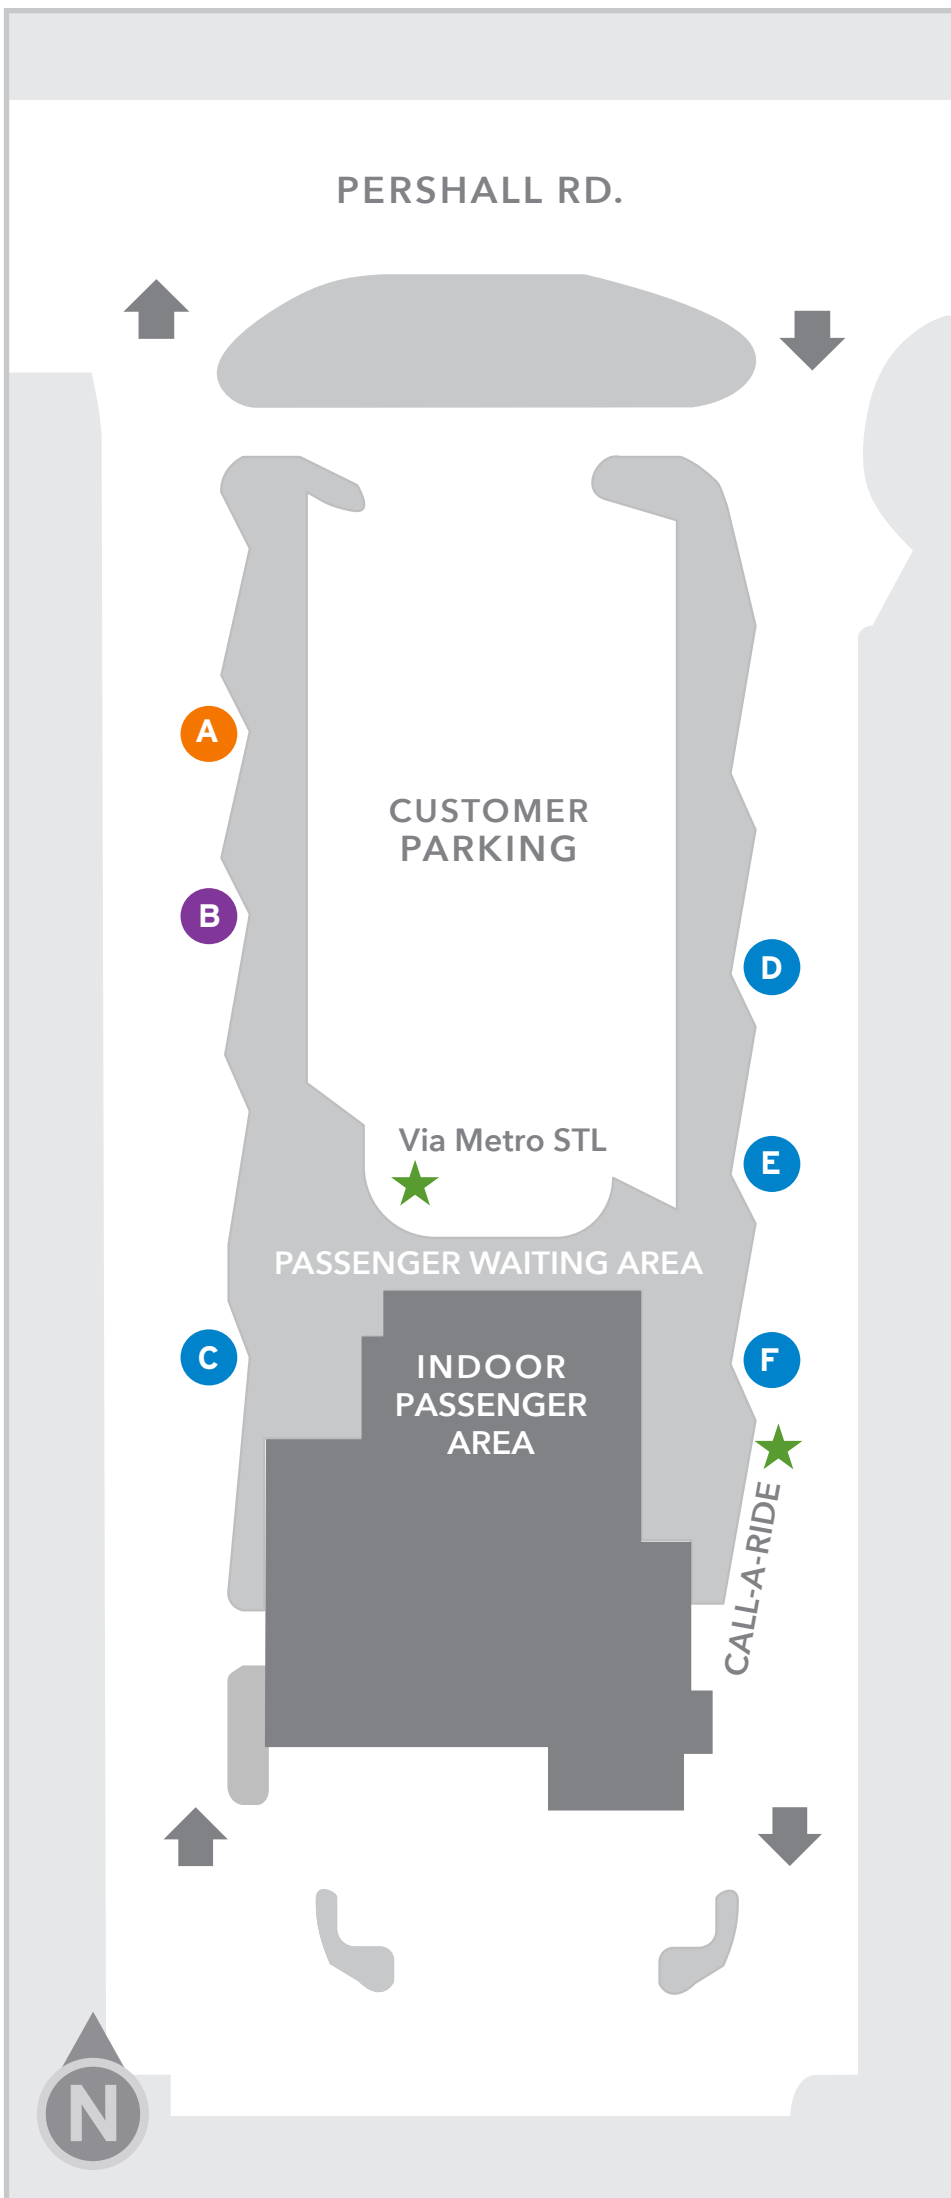

# Bus Bay Map

## North County TC

- A** #174X Halls Ferry Express  
To North Broadway TC
- B** #74 Florissant  
To Civic Center TC
- C** #76 McDonnell-Waterford  
To North Hanley TC
- D** #78 Ferguson  
To North Hanley TC
- E** #79 Bellefontaine  
To Riverview TC
- F** #77 Village Square  
To North Hanley TC
- ★ Call-A-Ride
- ★ Via Metro STL