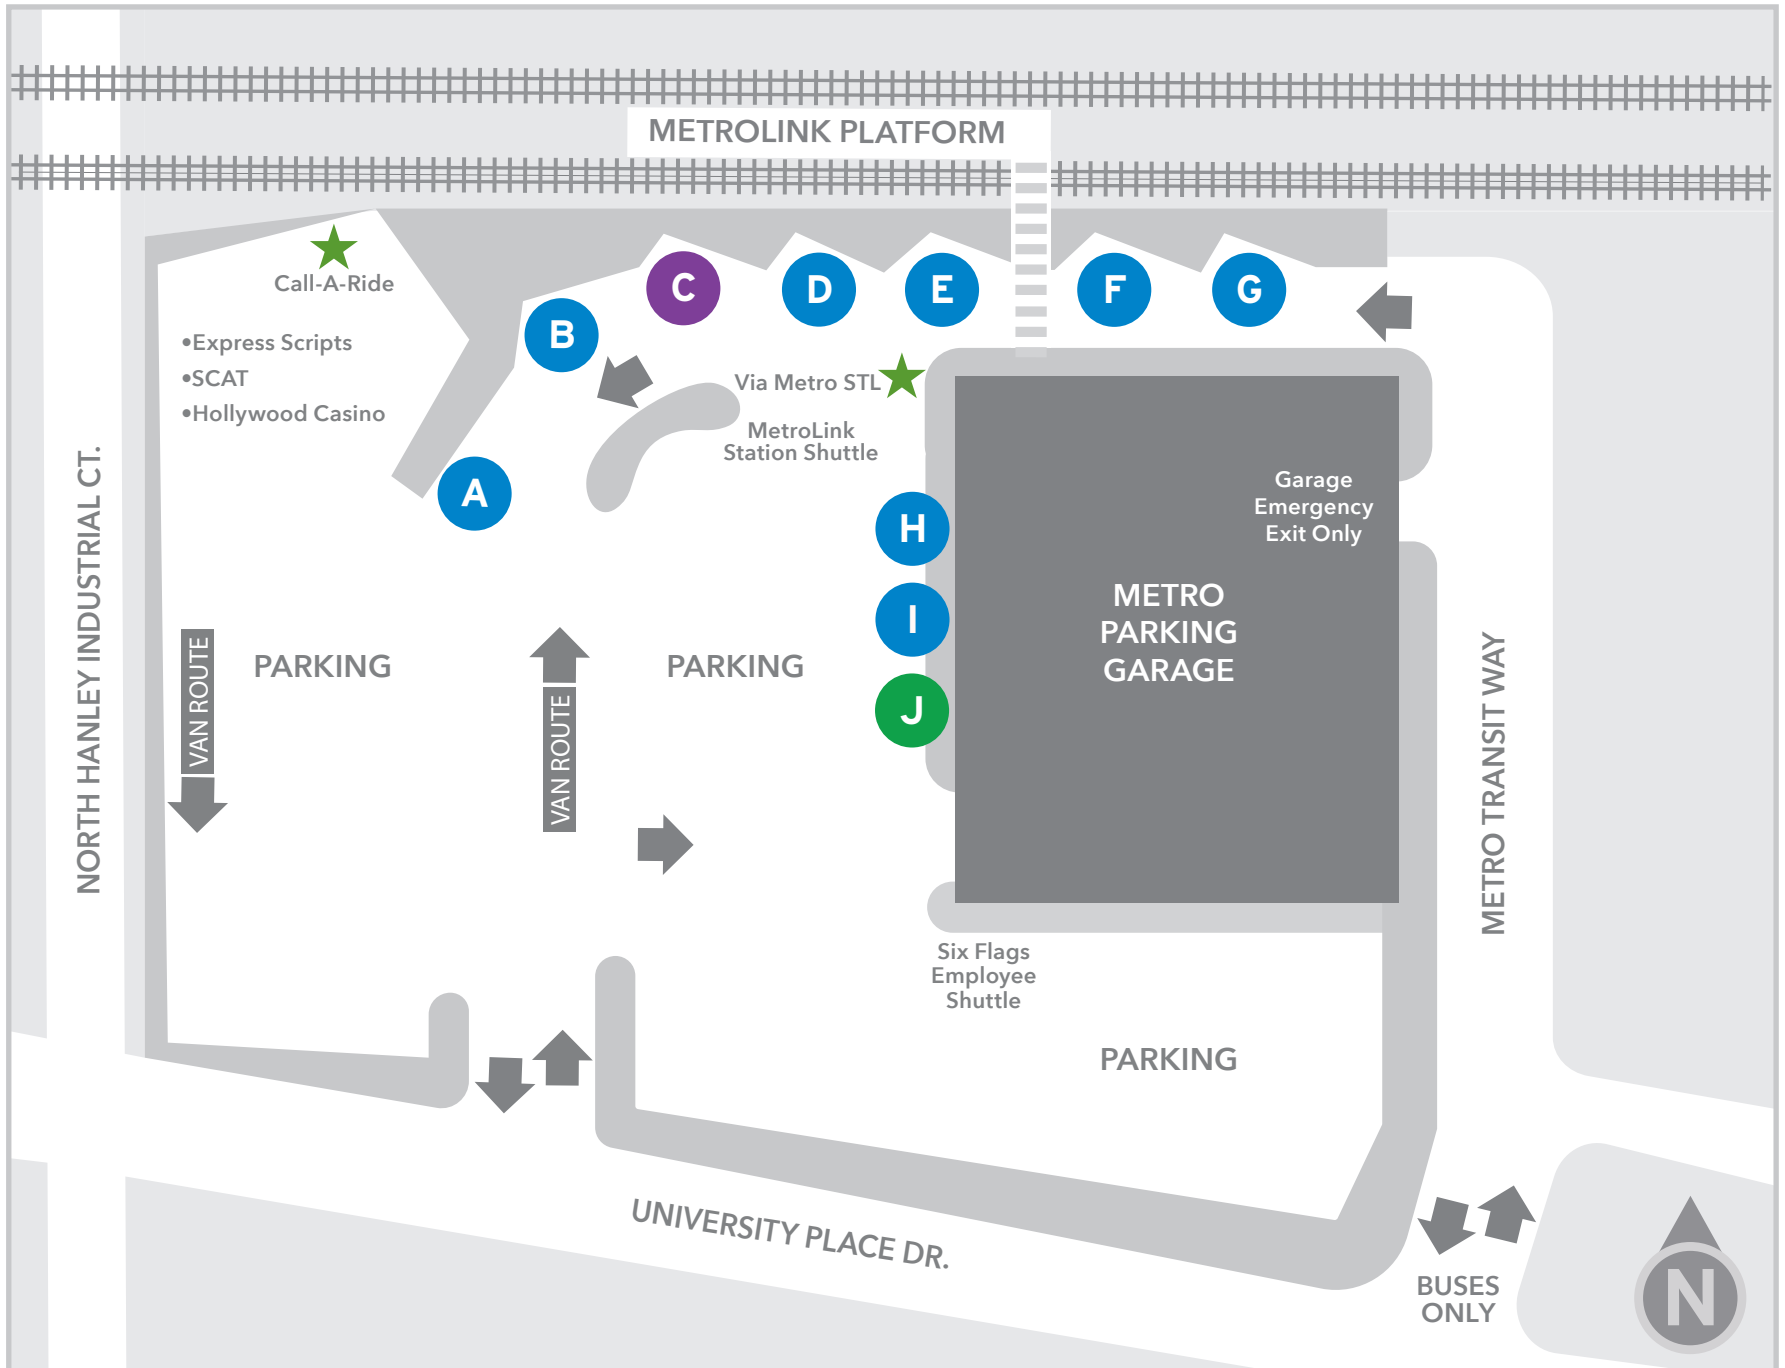

Bus Bay Map

North Hanley TC

#77 Village Square
To North County TC

#76 McDonnell-Waterford
To North County TC

#61 Chambers
To Riverview TC

#49 Lindbergh
To South County Mall

#47 Hanley
To Clayton TC

#34 Earth City
To Earth City

#4 Natural Bridge
To Civic Center TC

#79 Ferguson
To North County TC

#98 Ballas North Hanley TC
To Ballas TC

#100 Hazelwood Connector
To Hazelwood Loop Route

Call-A-Ride

Via Metro STL

FREQUENT

LOCAL