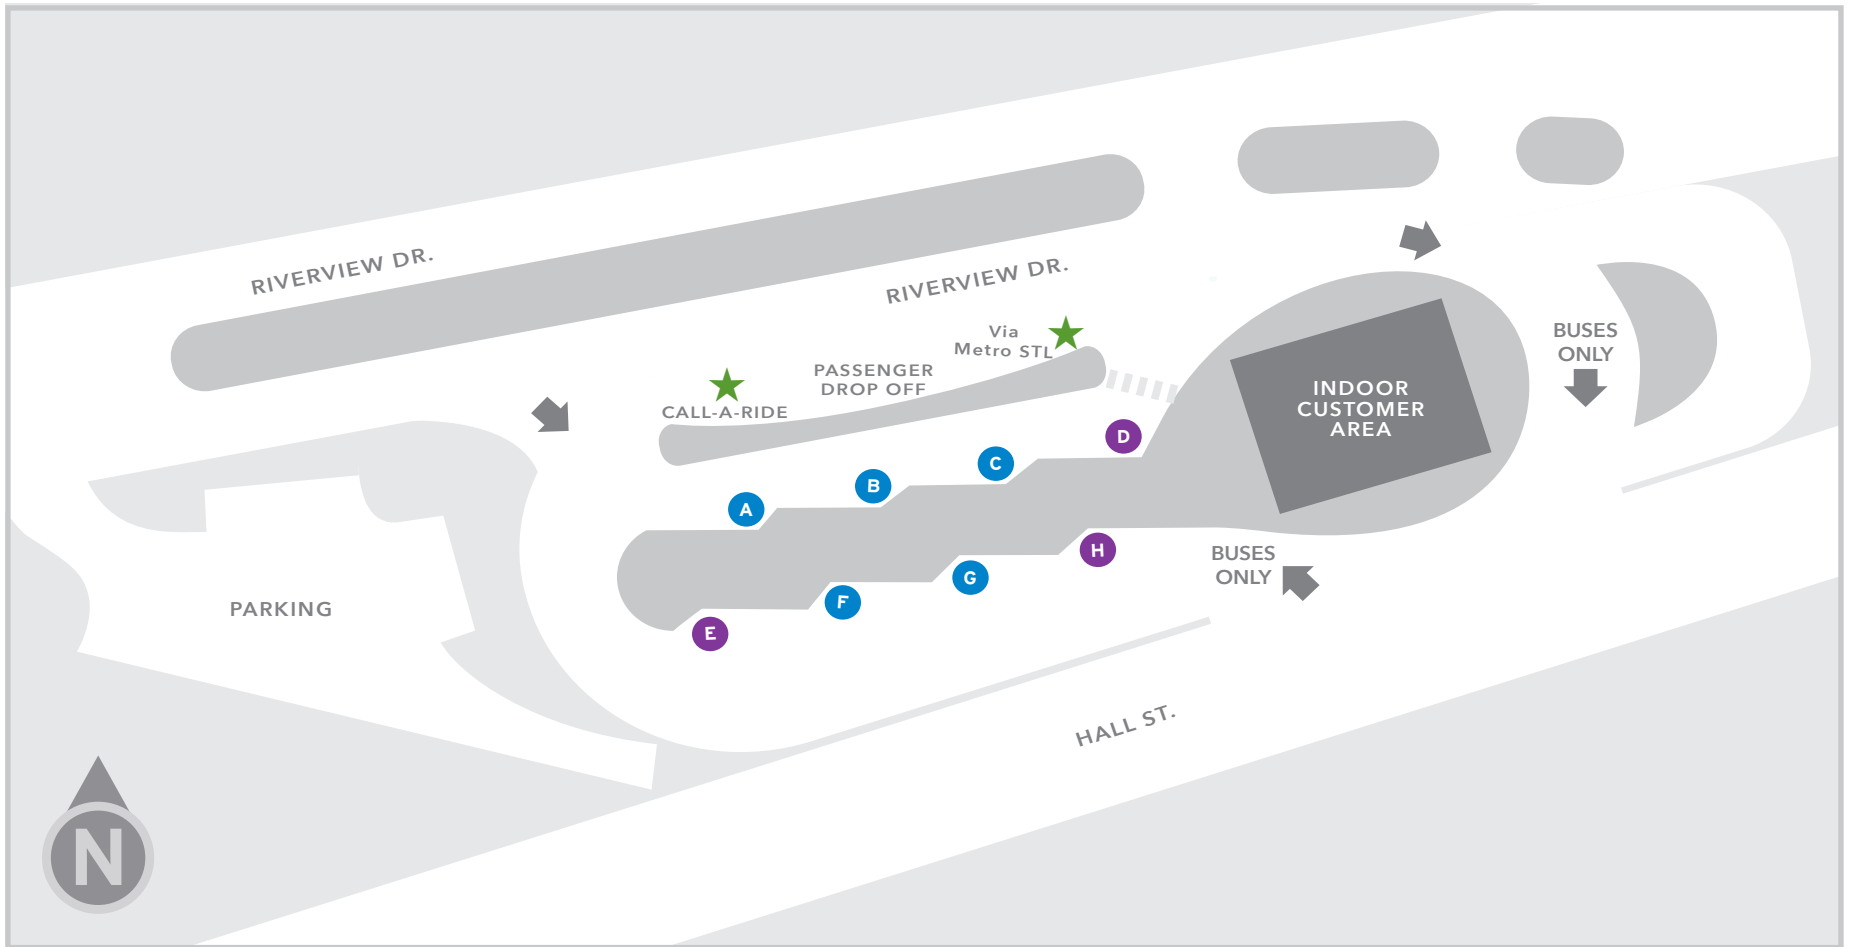

# Bus Bay Map

## Riverview TC

**#60 Shepley-Lilac**  
To Bellefontaine Rd. and Larmore Rd.

**#41 Lee**  
To Civic Center TC

**#64 Lucas-Hunt**  
To Rock Road TC

**#16 City Limits**  
To Shrewsbury-Lansdowne I-44 TC

**#61 Chambers Rd.**  
To North Hanley TC

**#40 N. Broadway**  
To Civic Center TC

**#78 Bellefontaine**  
To North County TC

**#90 Hampton**  
To Gravois-Hampton TC

Call-A-Ride

Via Metro STL

FREQUENT

LOCAL

EXPRESS