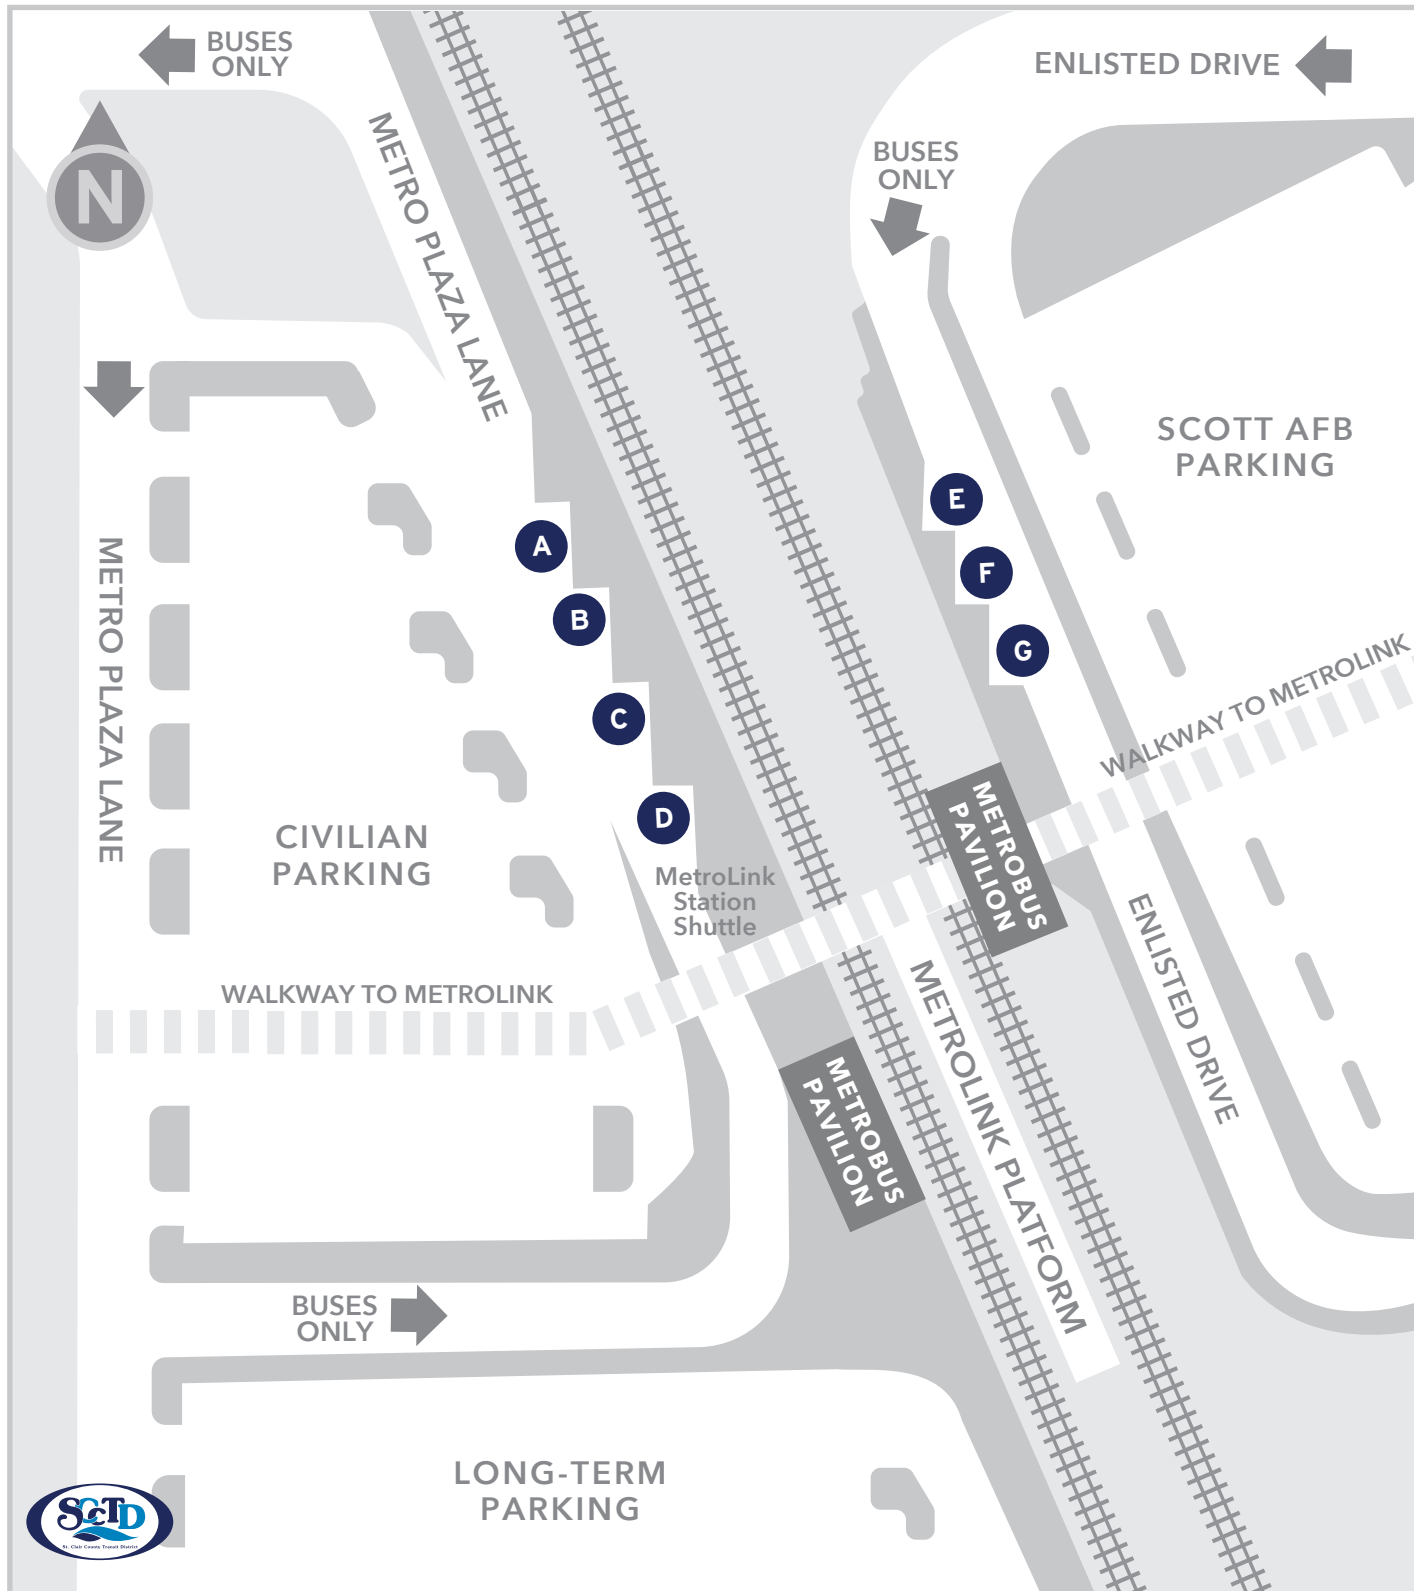

Bus Bay Map

Shiloh-Scott TC

- | | |
|--|---|
| A South Central Transit
To New Baden | E #21 Main Base Shuttle |
| B SCCTD VanGo | F #21X East Base Shuttle |
| C #12 O'Fallon-Fairview Heights
To Fairview Heights TC | G SCCTD Flyer
Scott Air Force Base Zone |
| D ATS | |