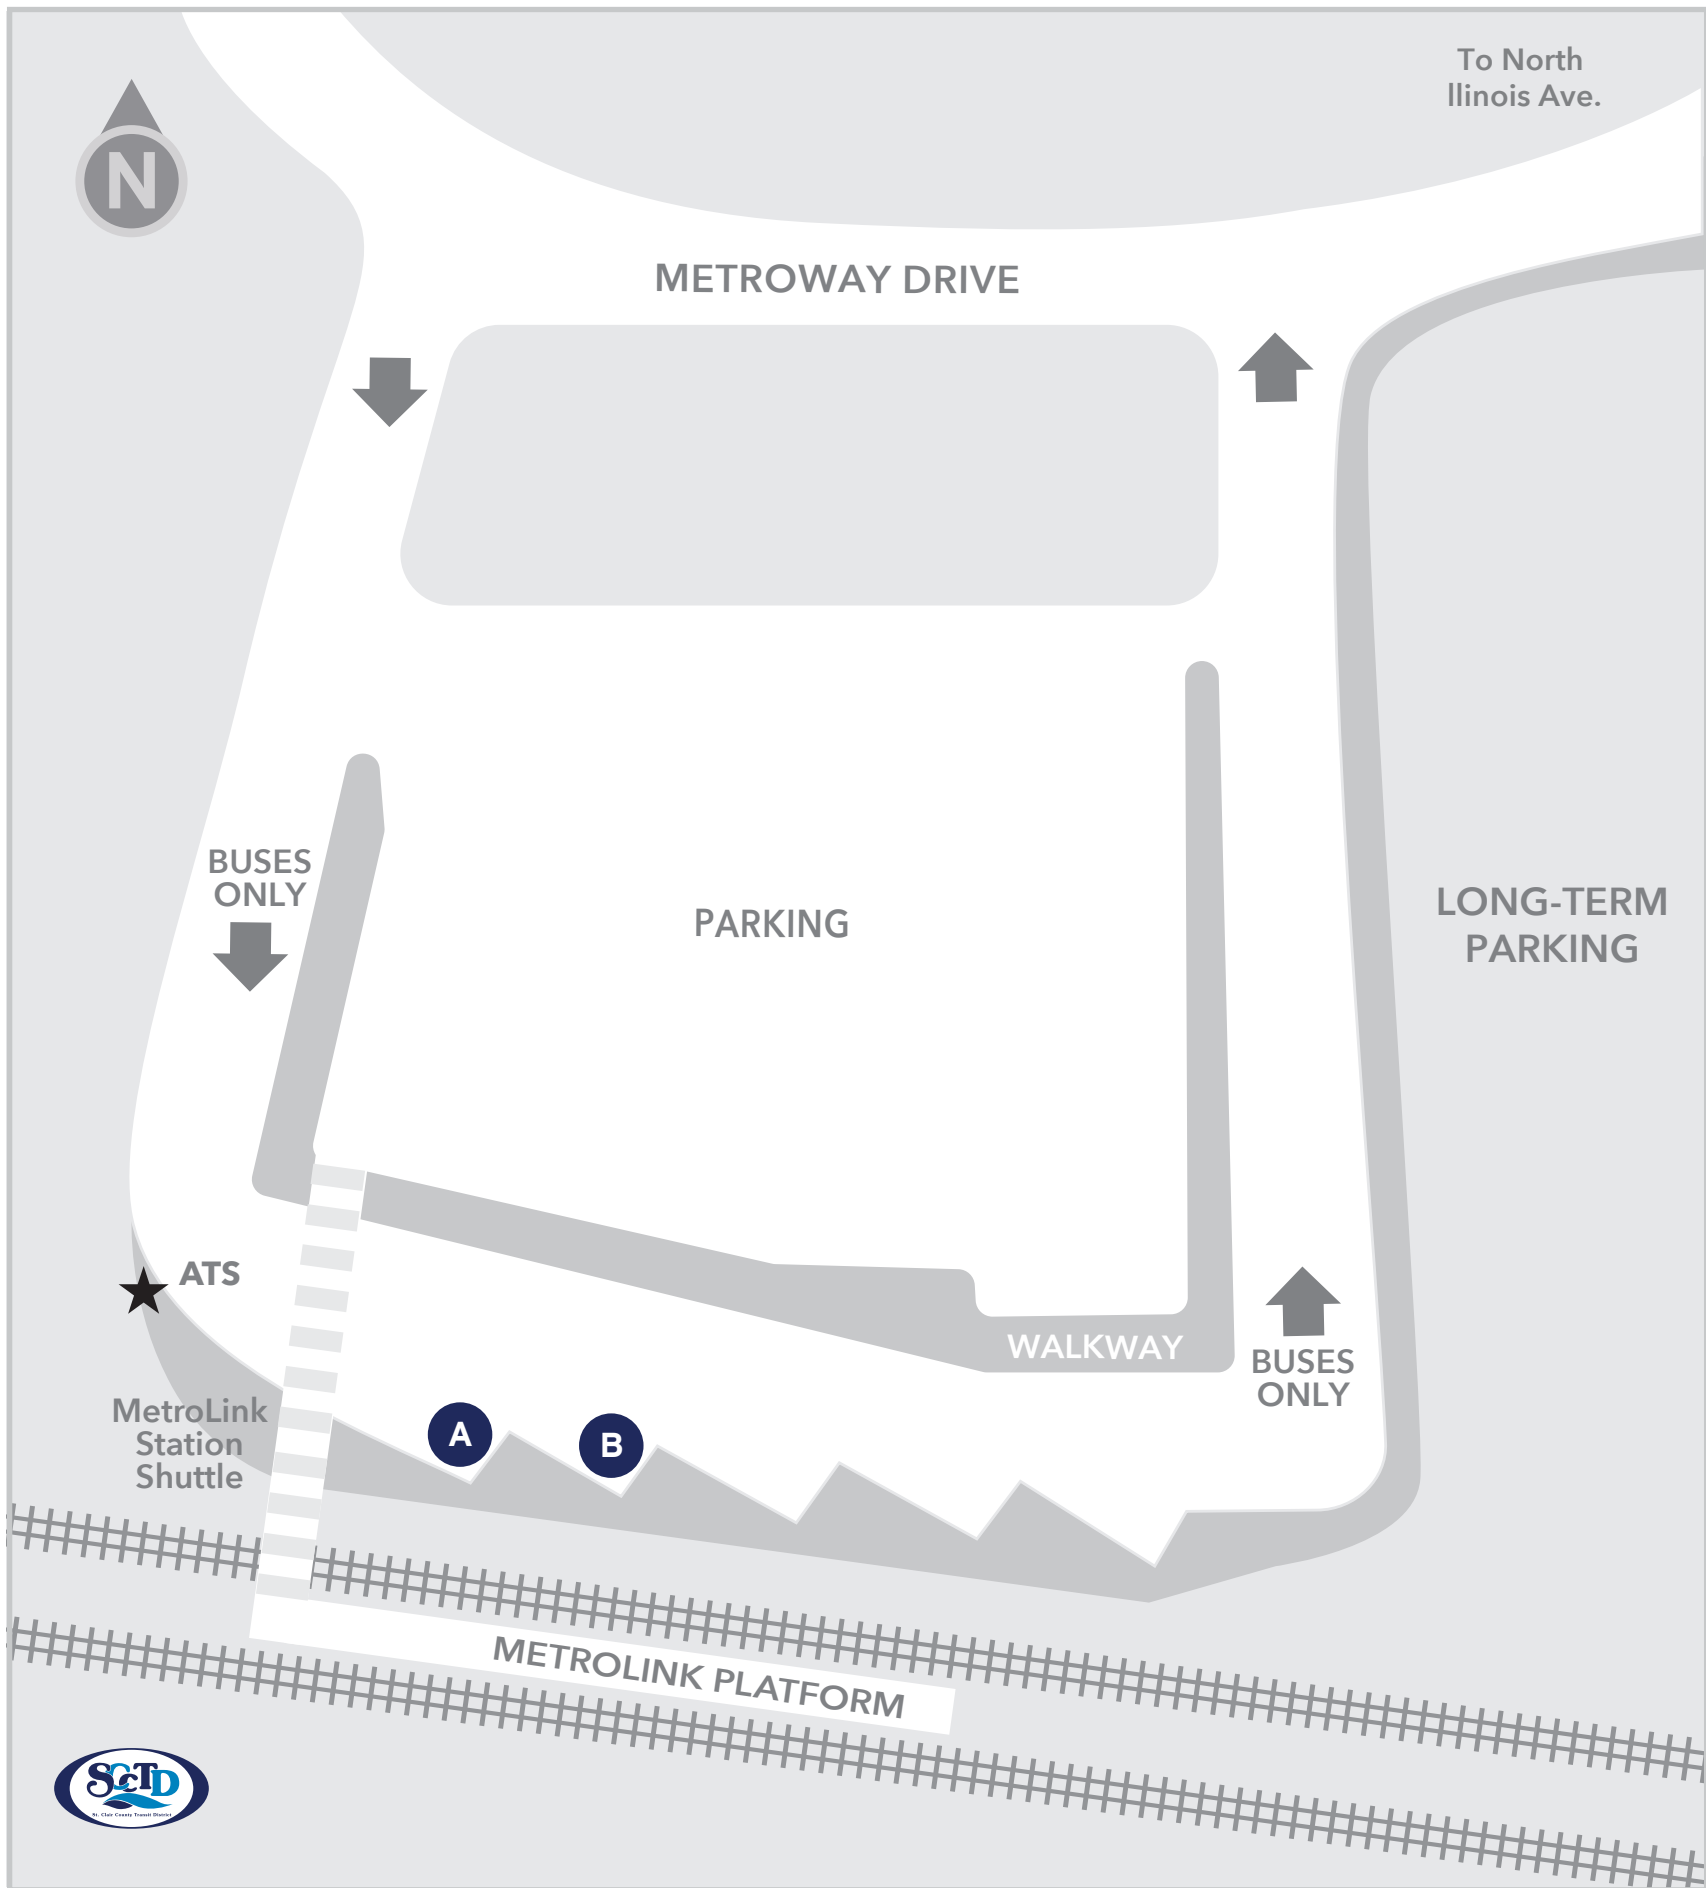

Bus Bay Map

Swansea TC

#16 St. Clair Square
To College TC

#16 St. Clair Square
To St. Clair Square
To MCT Collinsville Station

ATS

Visit MetroStLouis.org or contact **Metro Transit Information**
M-F 7 a.m.-6 p.m. | 314.231.2345 | 618.271.2345 | Text 314.207.9786
For **SCCTD Flyer** visit SCCTD.ORG or call 618.800.6884