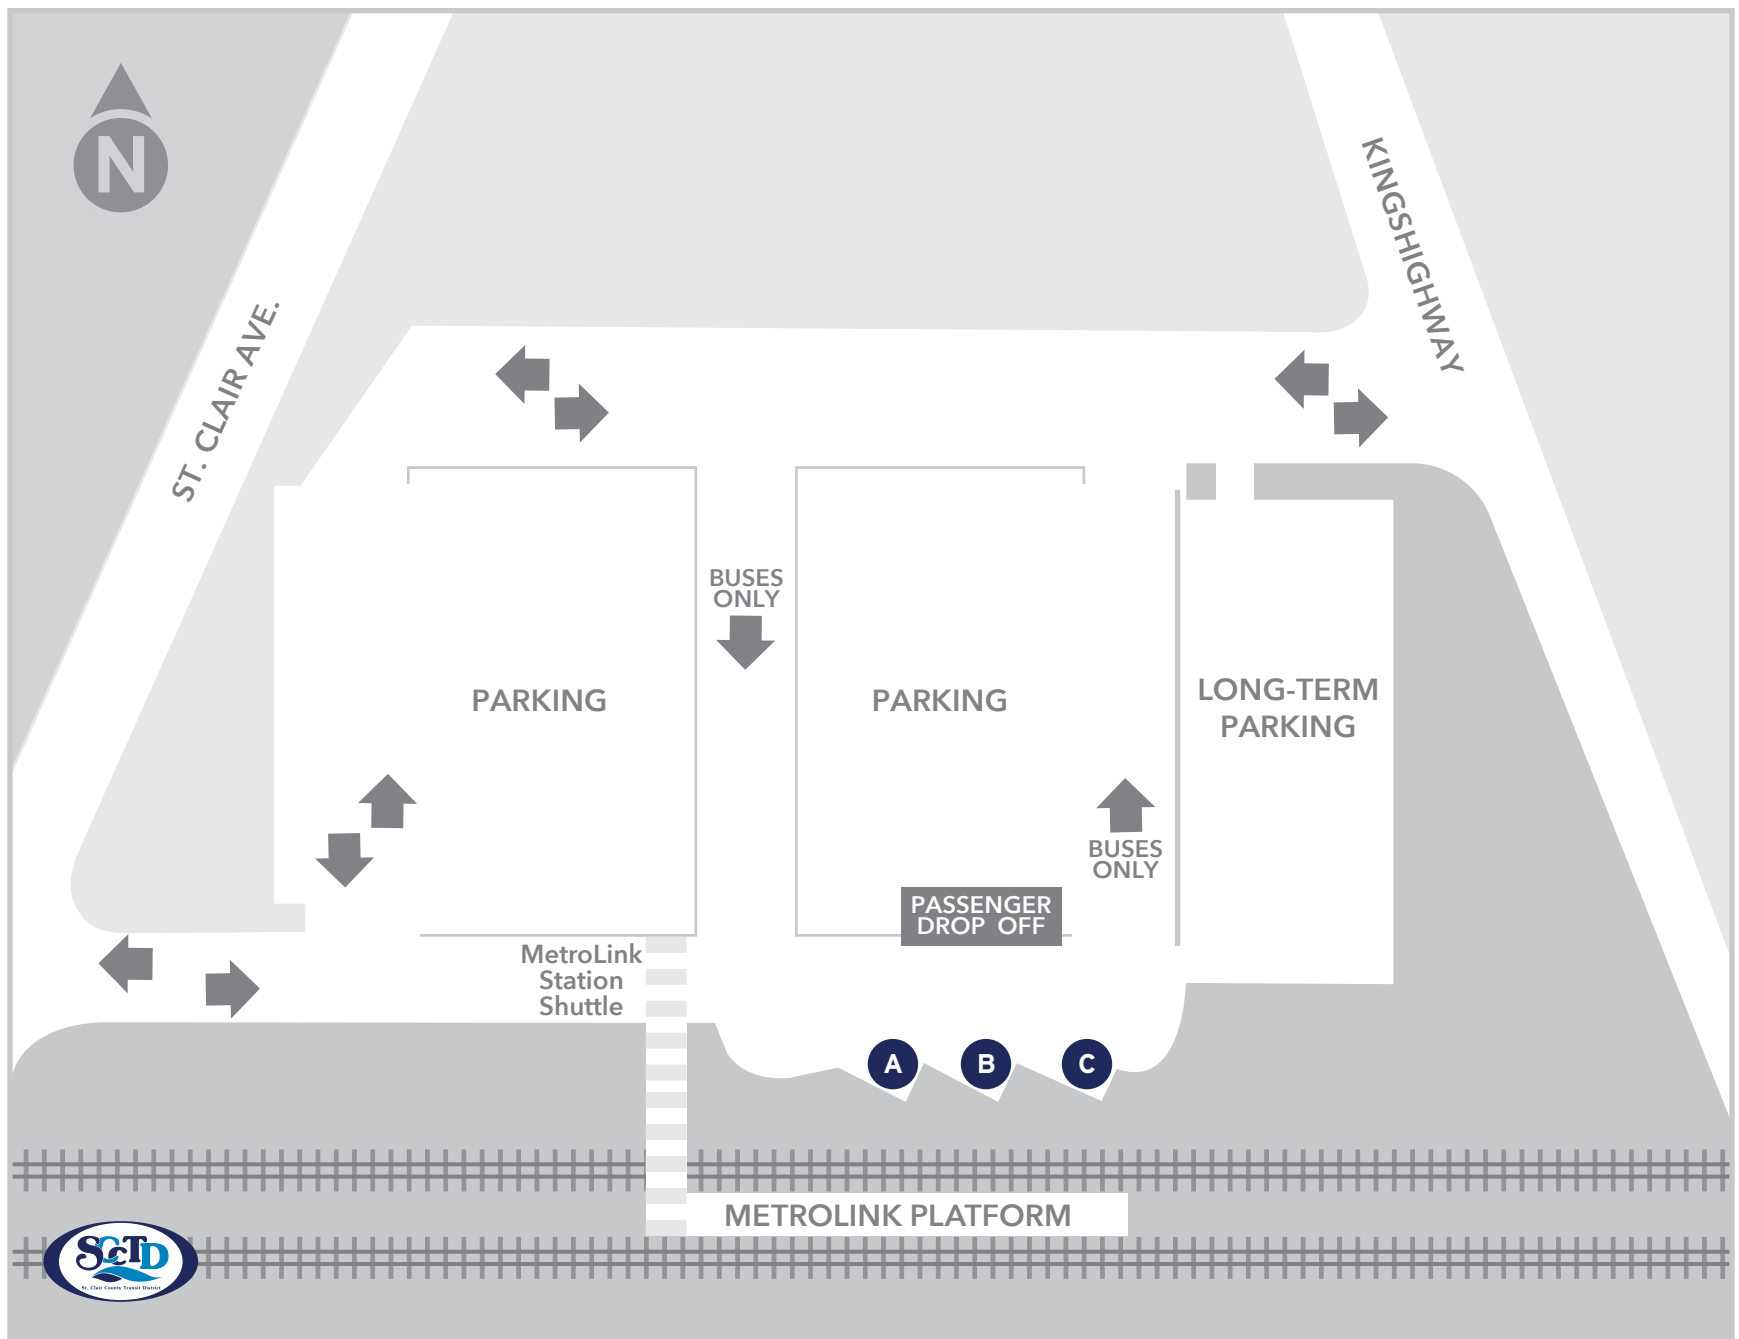

Bus Bay Map

Washington Park TC

#6 Rosemont
To Emerson Park TC
To Fairview Heights TC

SCCTD Flyer
East St. Louis Zone

#9 Washington Park
To Emerson Park TC

ATS

Visit MetroStLouis.org or contact Metro Transit Information
M-F 7 a.m.-6 p.m. | 314.231.2345 | 618.271.2345 | Text 314.207.9786
For **SCCTD Flyer** visit SCCTD.ORG or call 618.800.6884