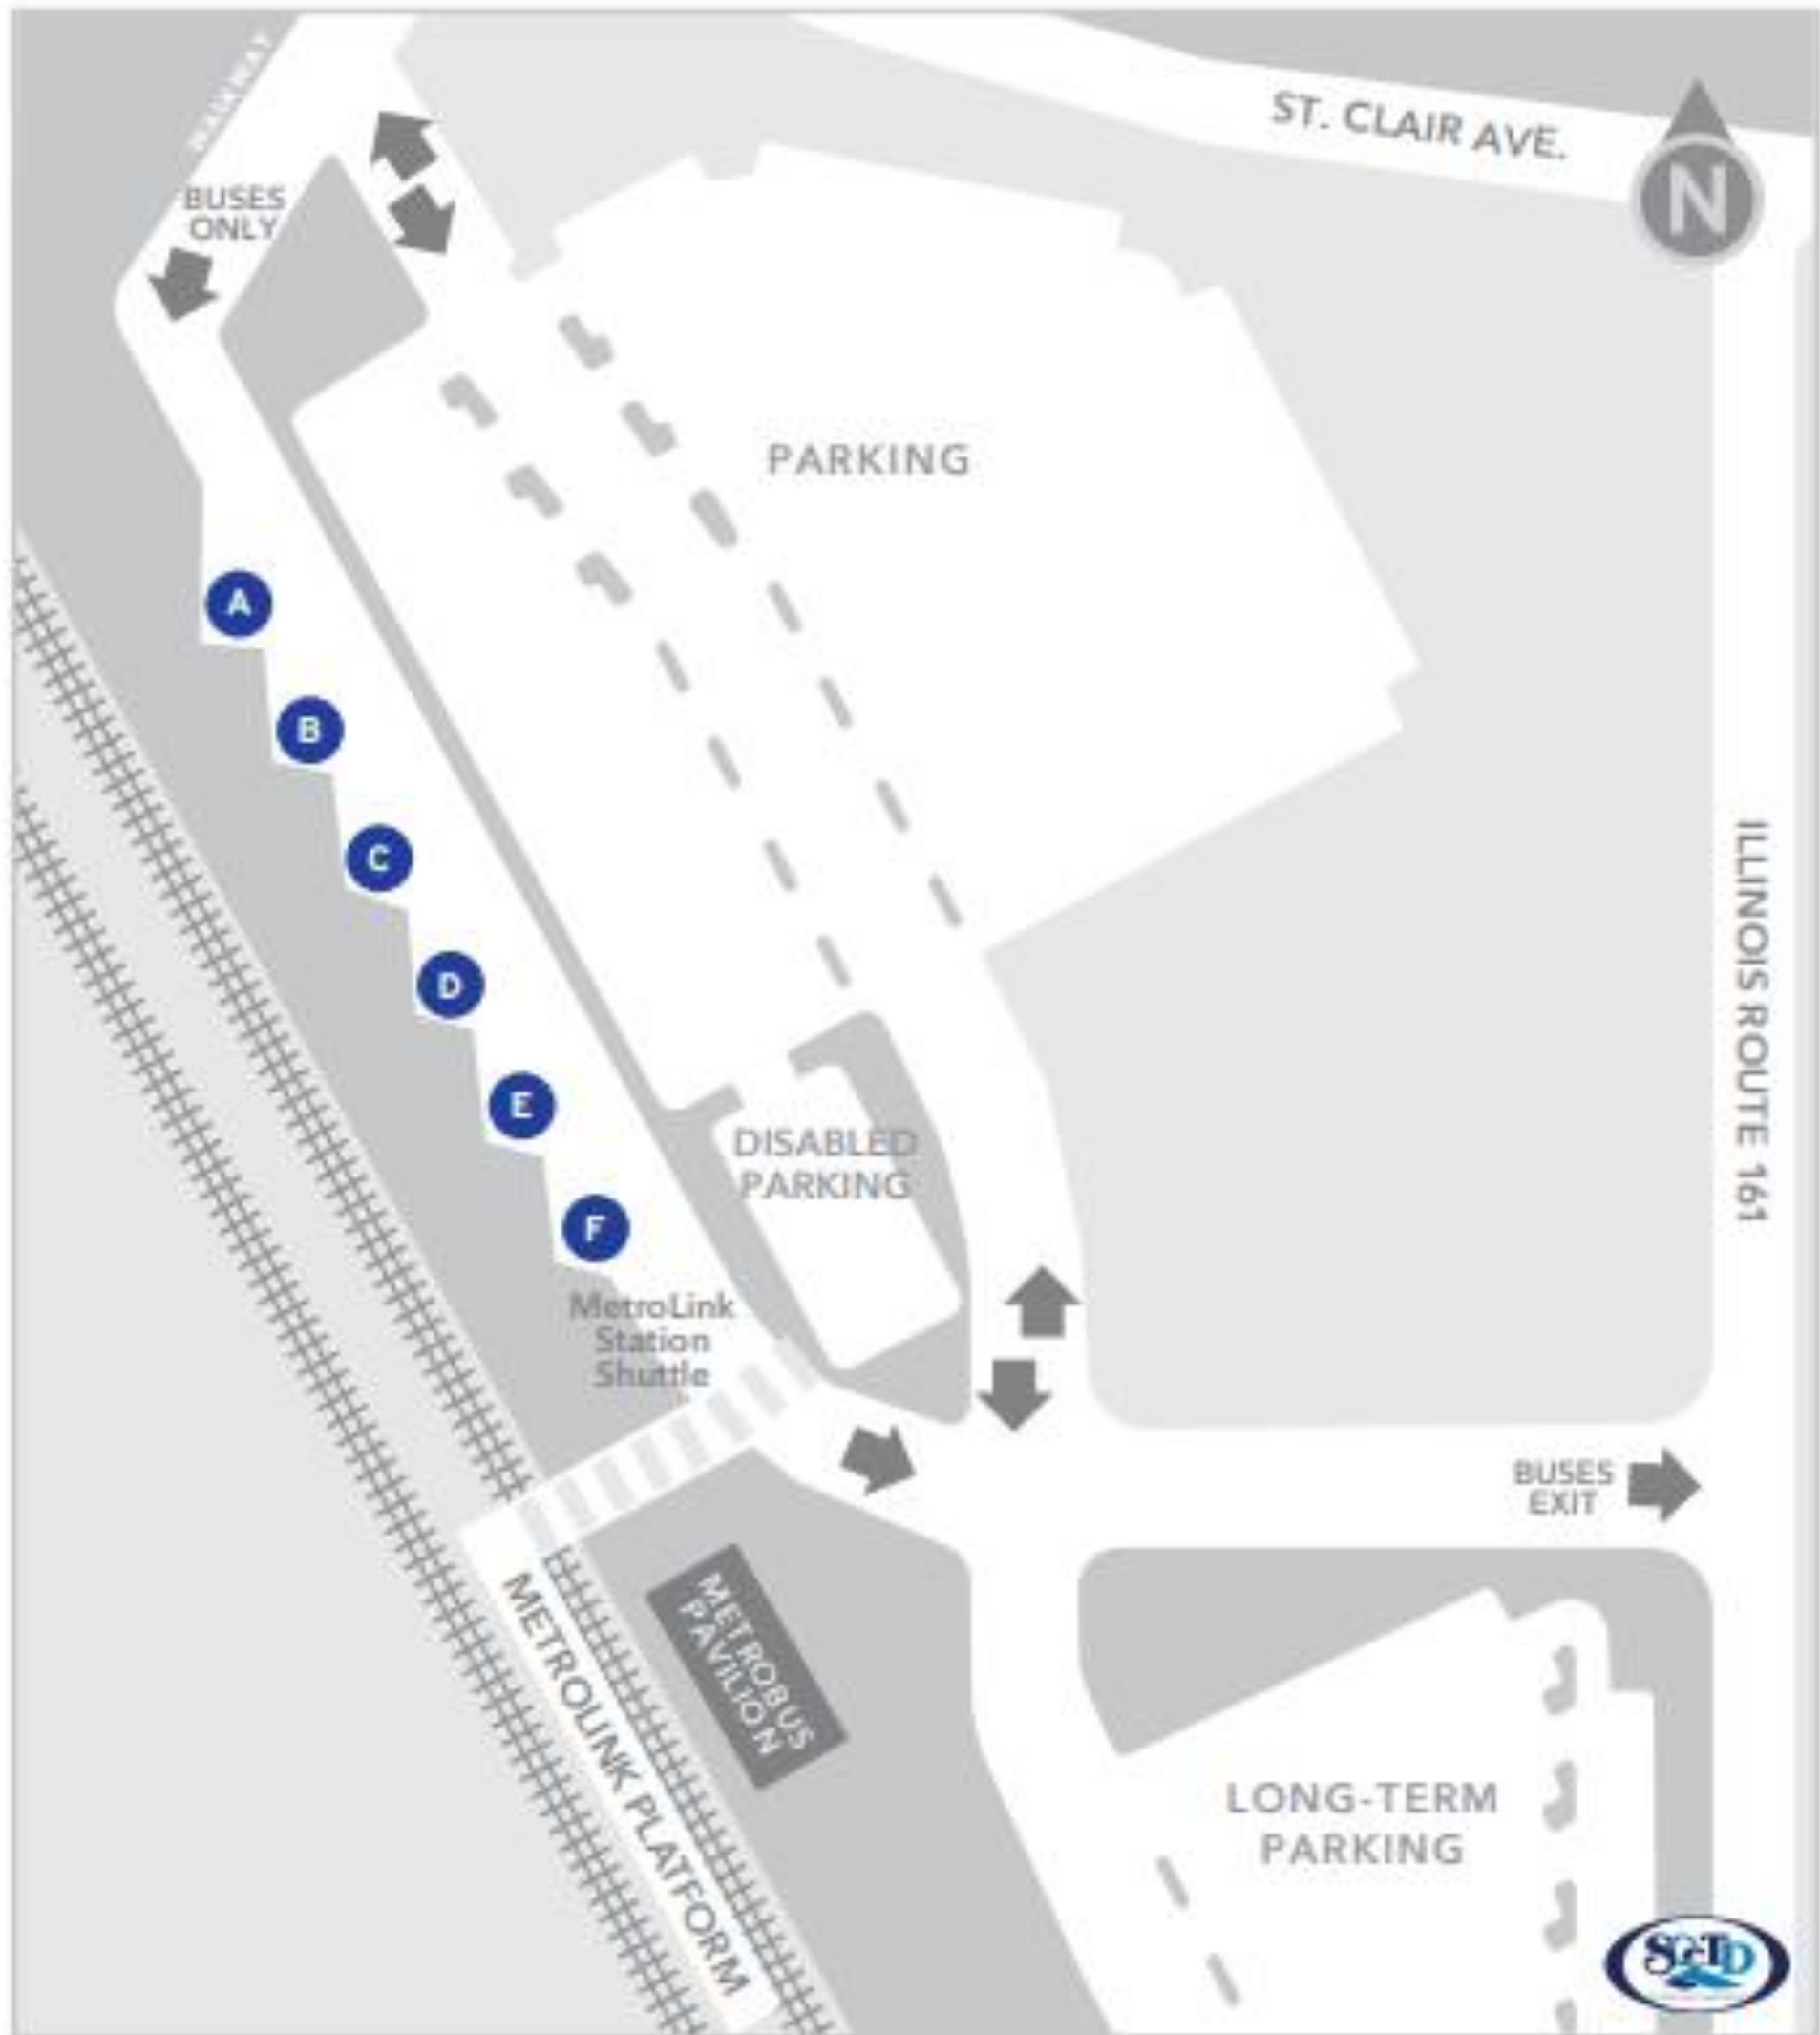

Bus Bay Map

Fairview Heights TC

- **A** #6 Rosemont
  To Emerson Park TC
- **B** #13 Caseyville
  To MCT Collinsville Station
- **C** #12 O'Fallon-Fairview Heights
  To O'Fallon

- **D** #1 Main St.-State St.
  To Belleville TC
- **E** #1 Main St.-State St.
  To 5th & Missouri TC
- **F** ATS