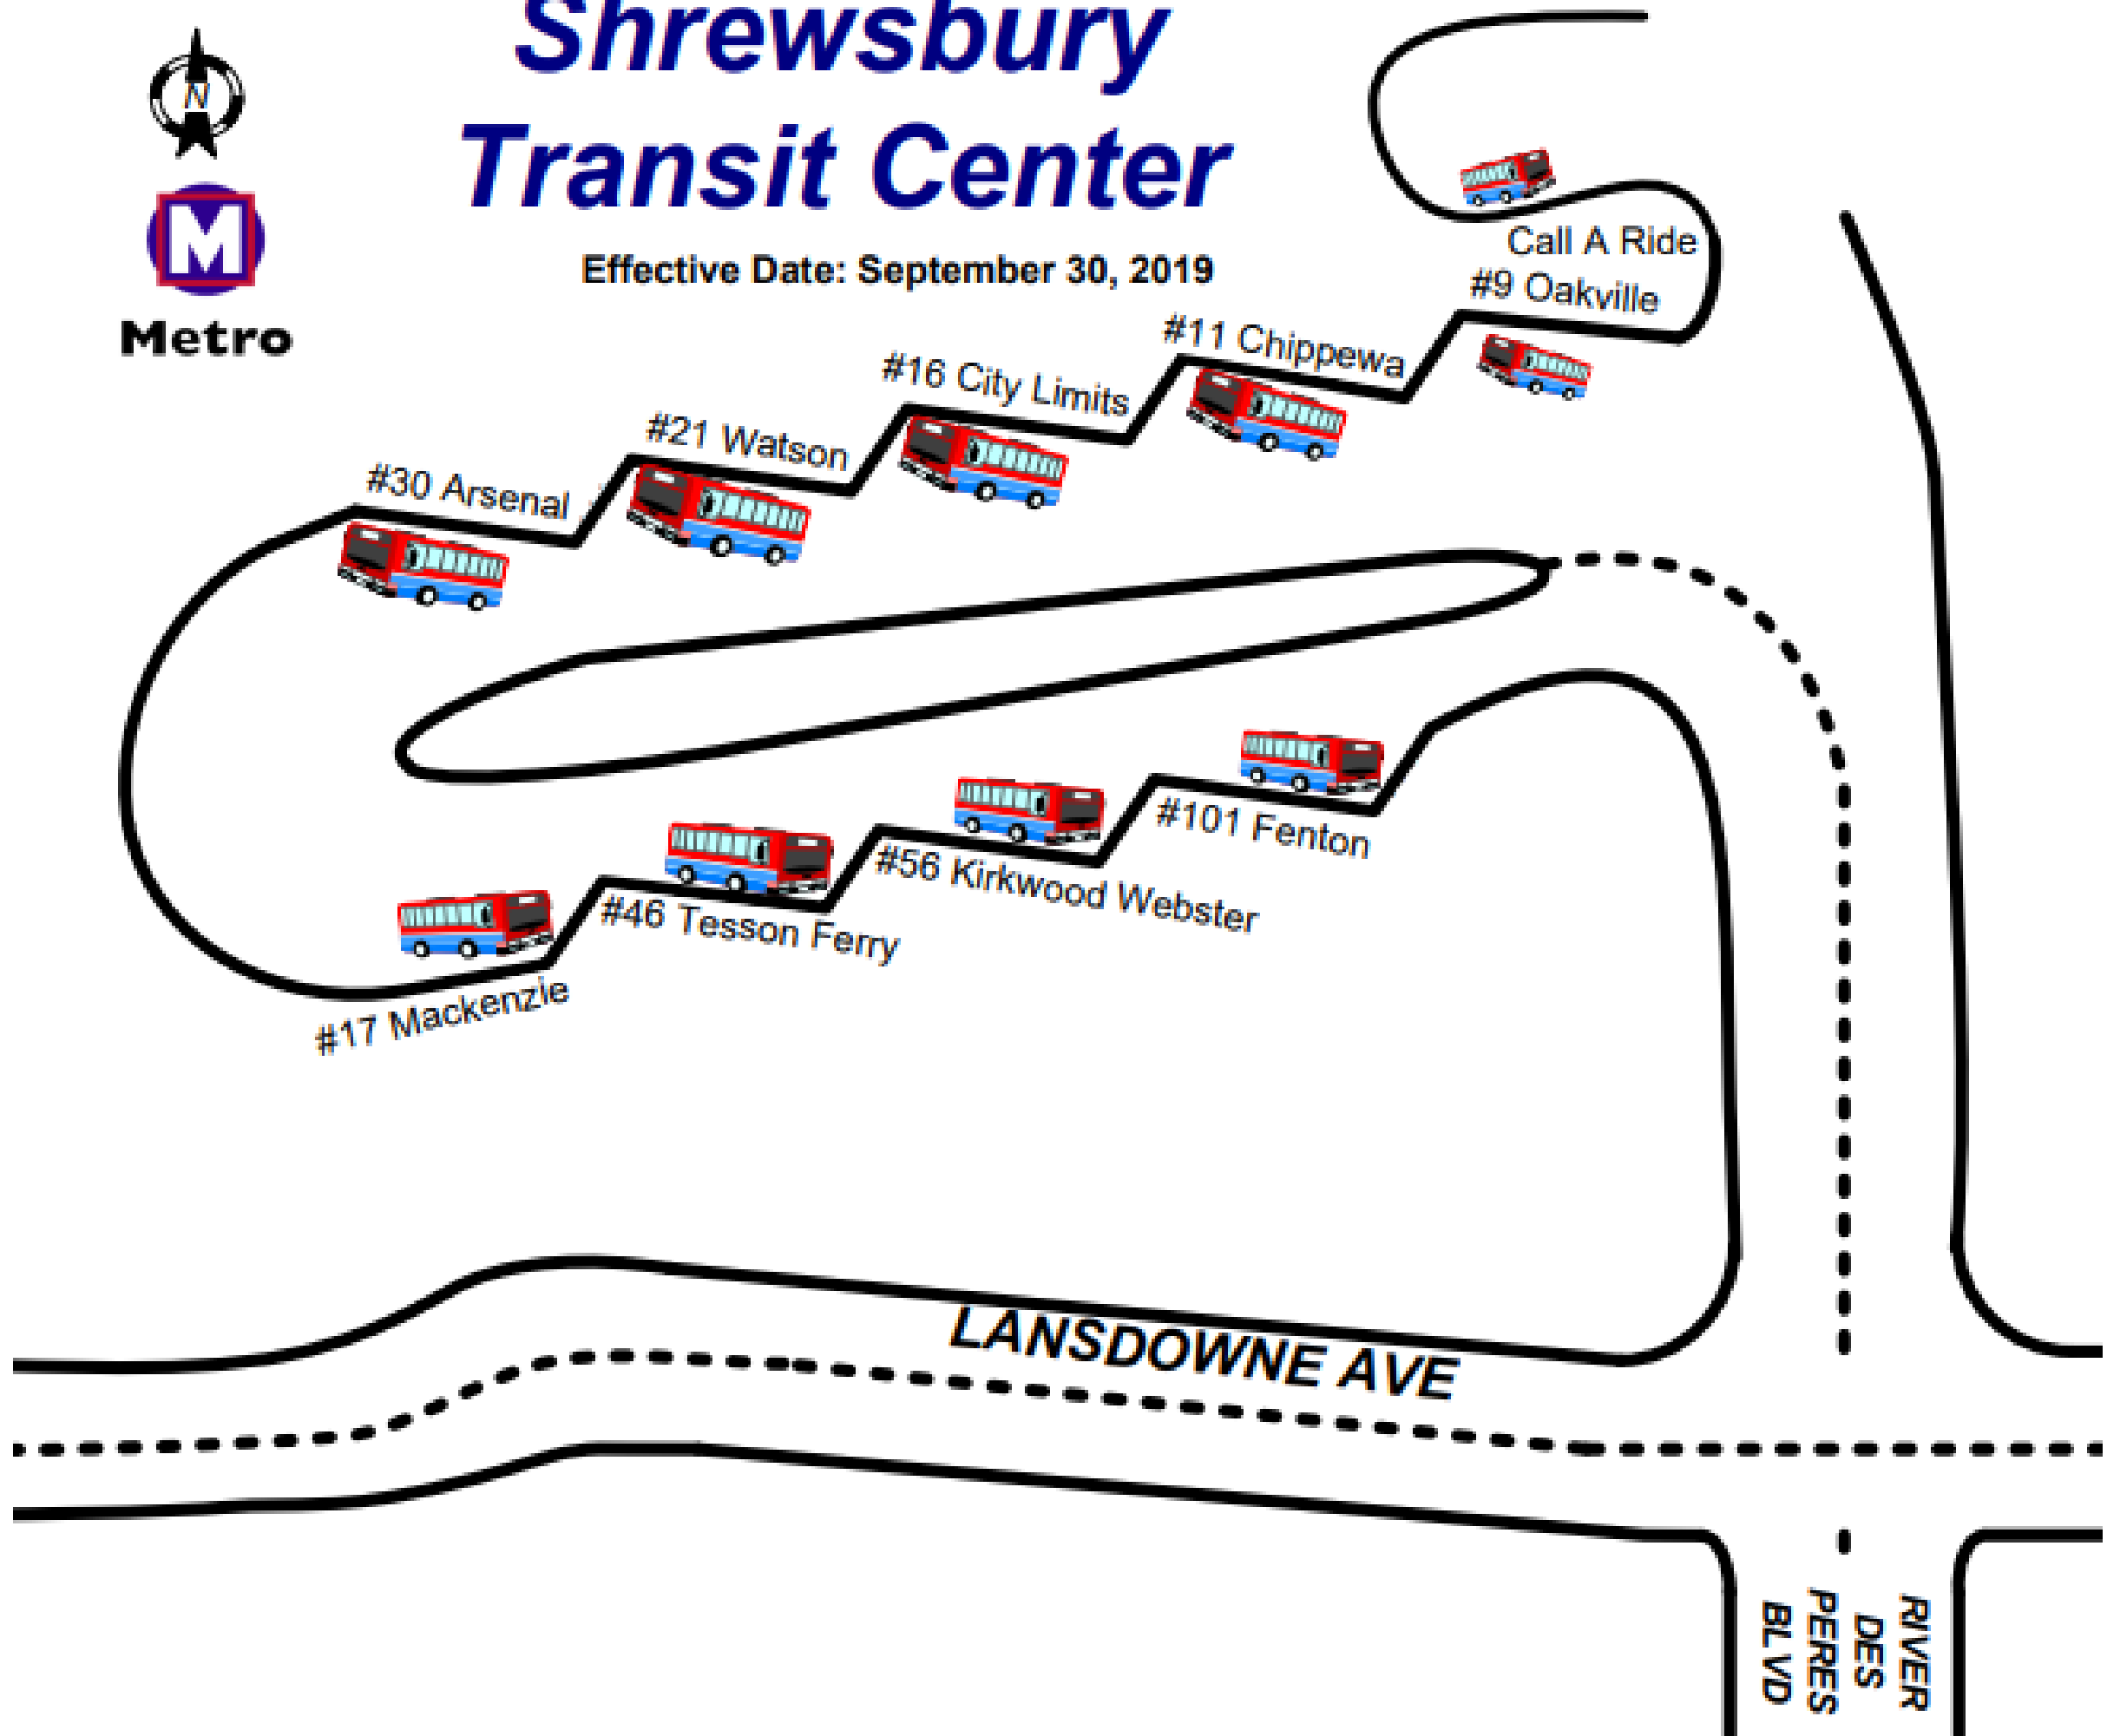

COMING SOON: Updated Map – Shrewsbury

Shrewsbury Transit Center

Effective Date: September 30, 2019