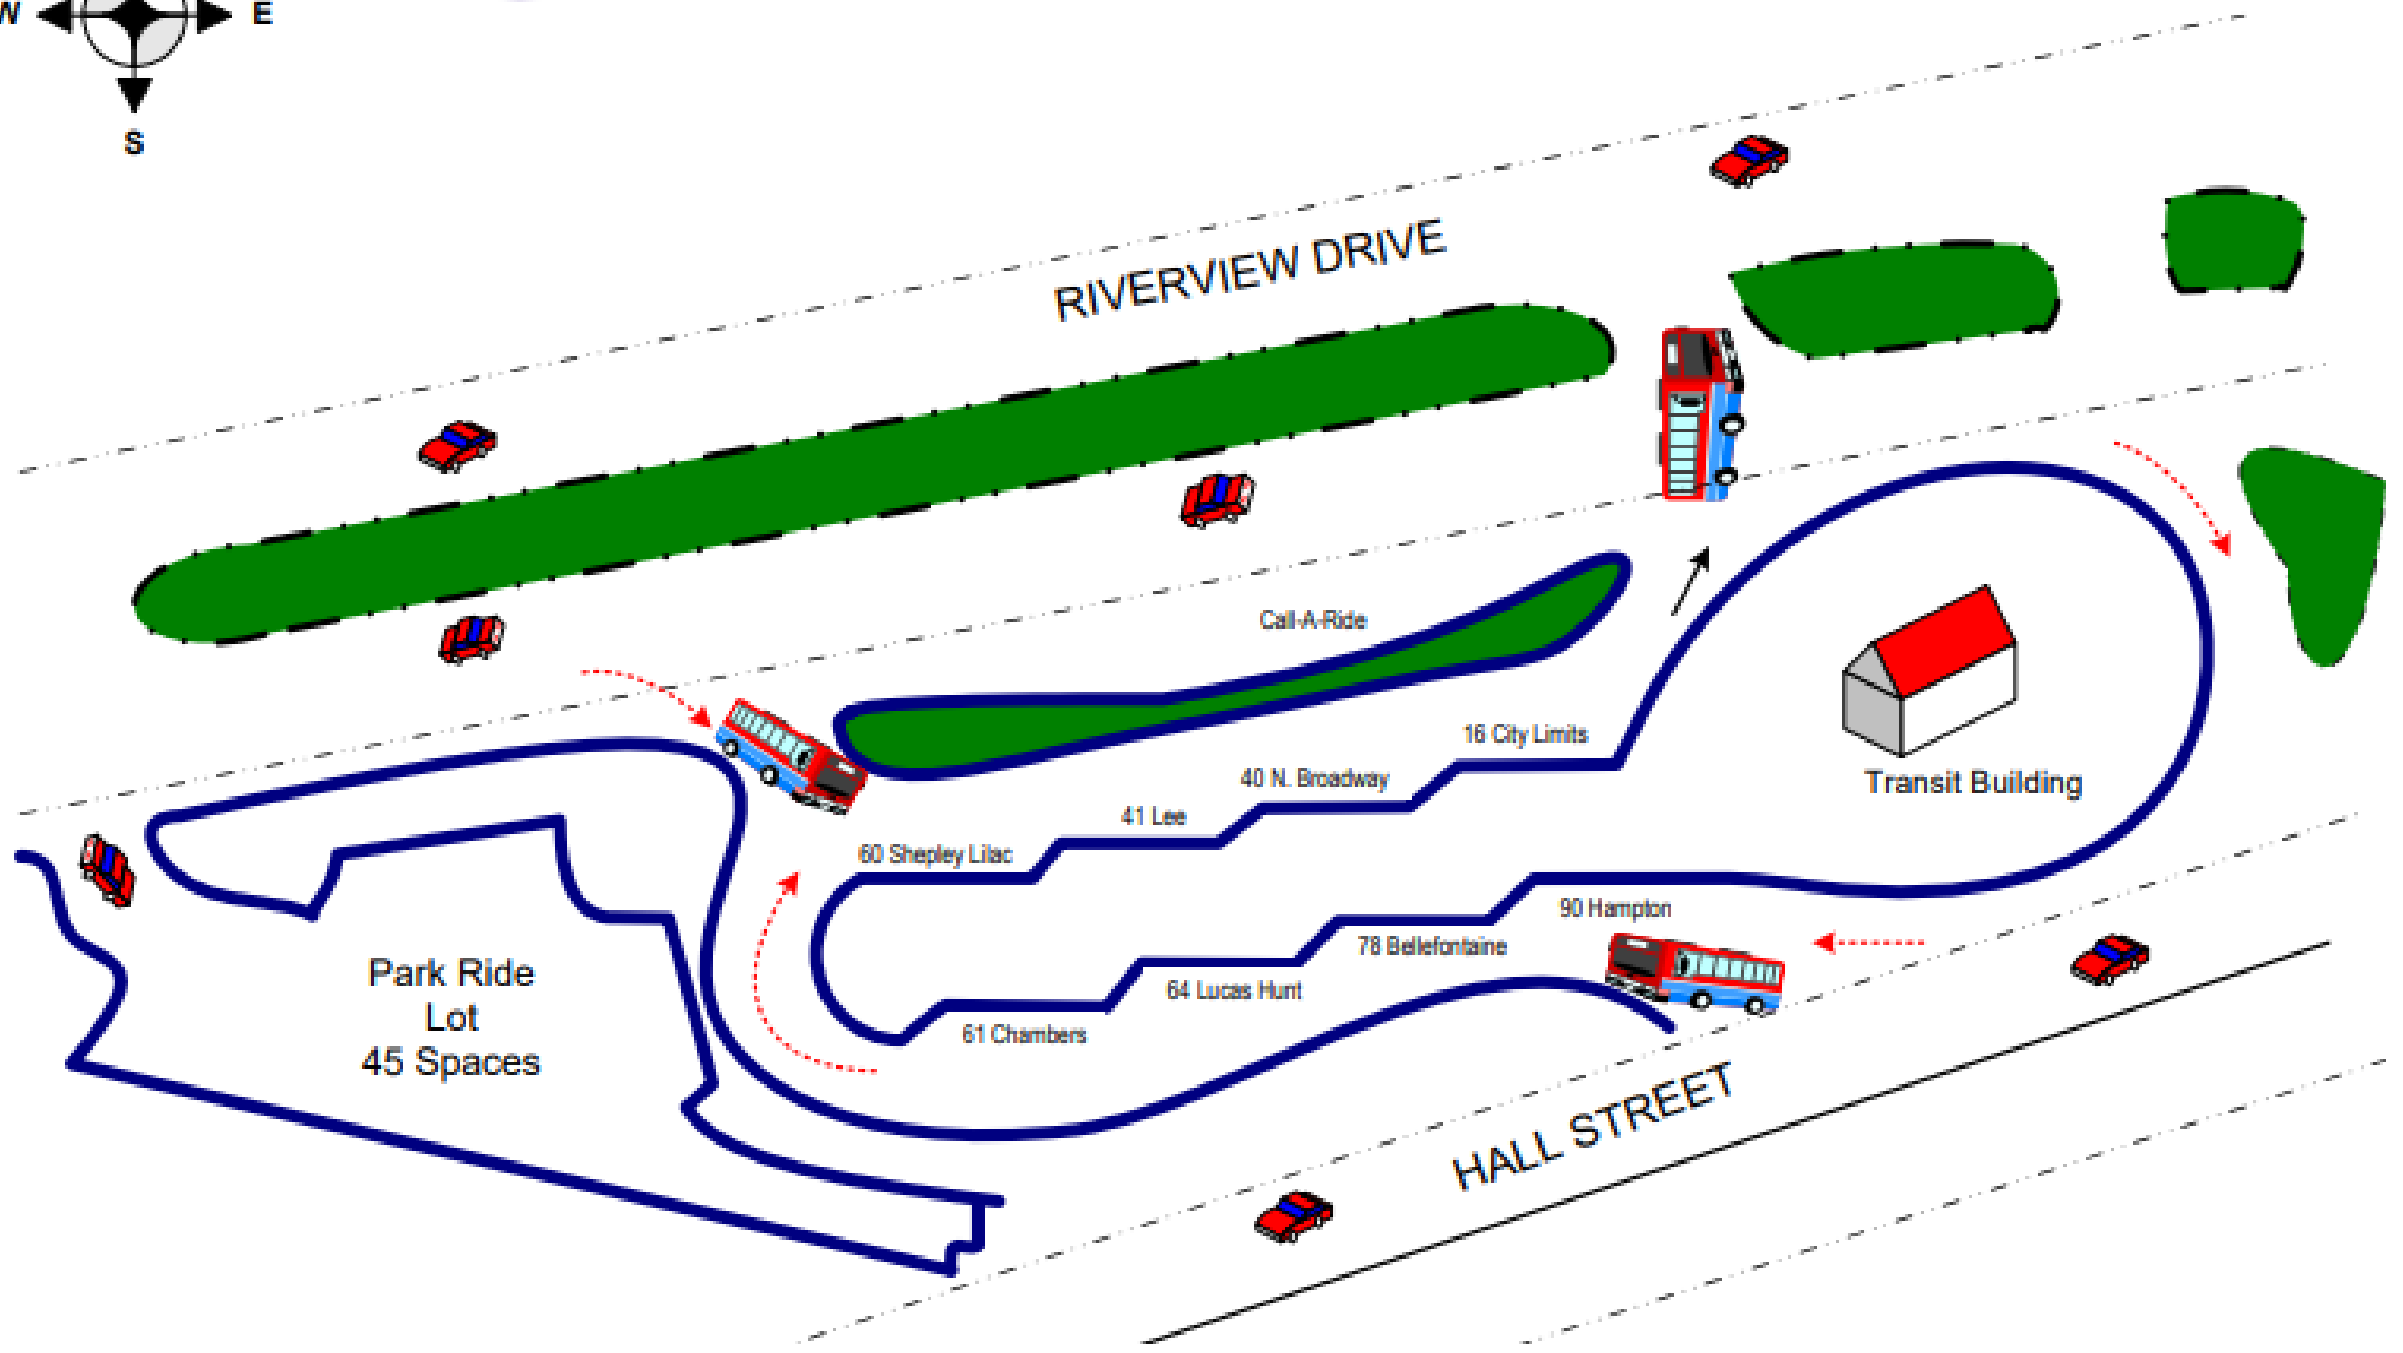

★ Via Metro STL

COMING SOON: Updated Map – Riverview

Riverview Transit Center Effective Date: September 30, 2019

COMING SOON: Updated Map – Rock Road

Rock Road Transit Center

Effective Date: September 30, 2019