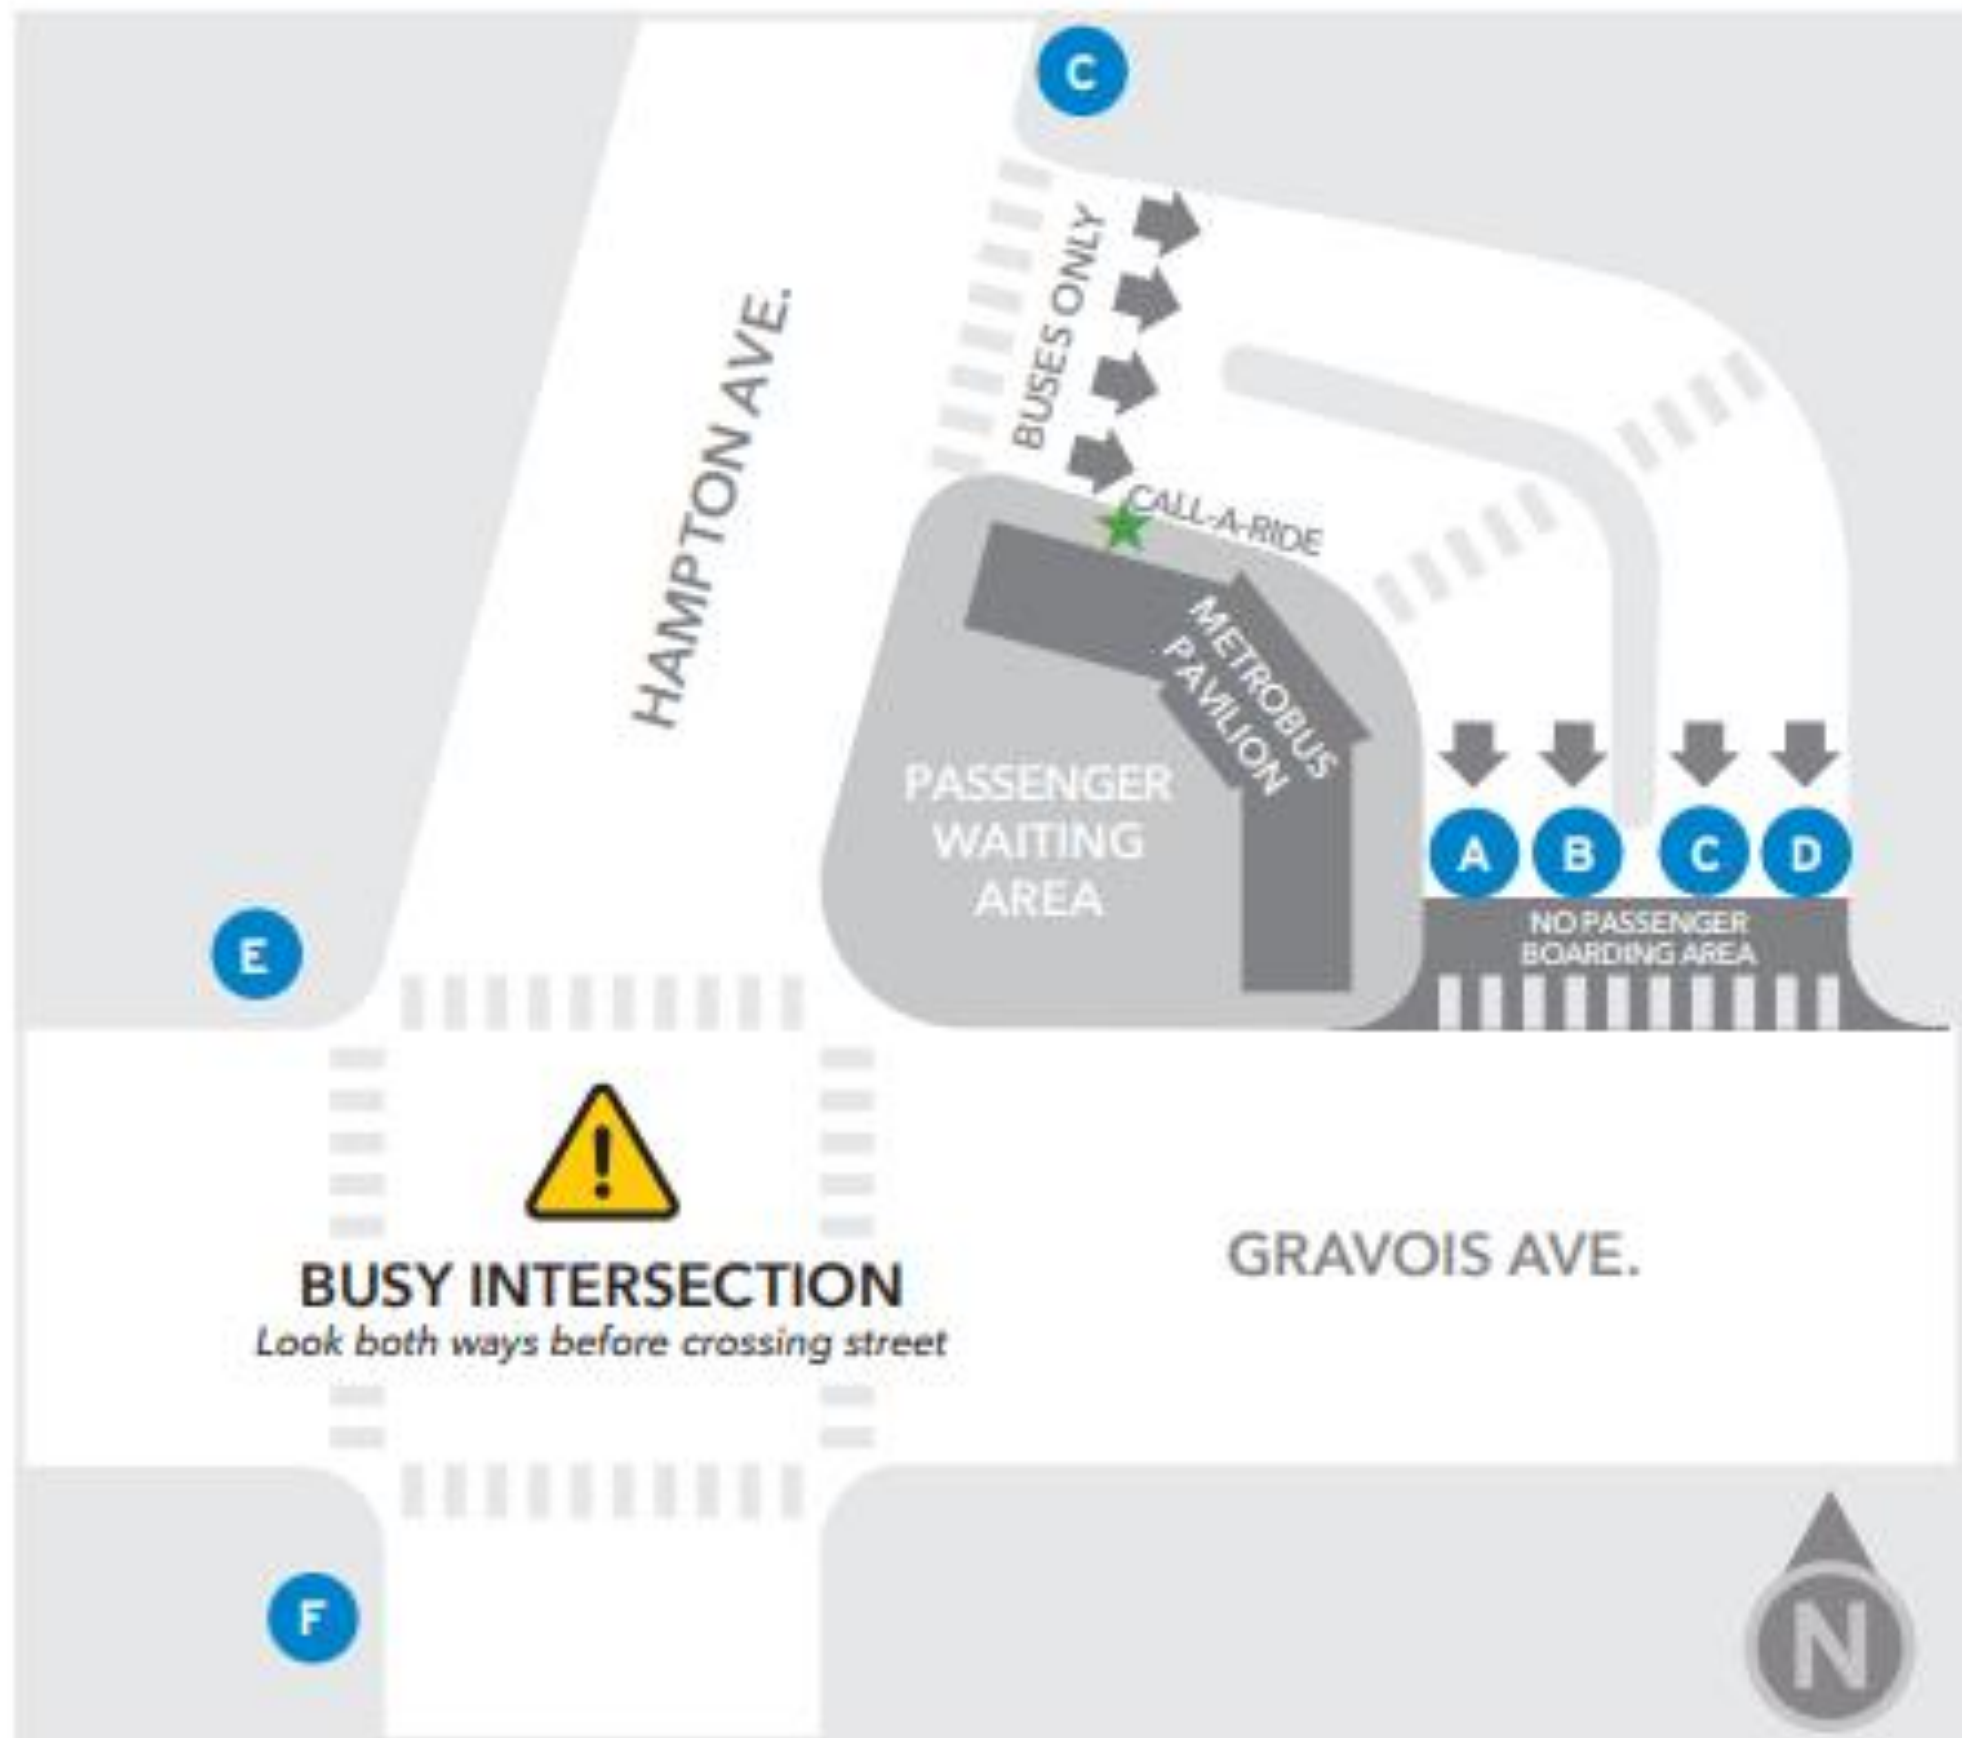

Bus Bay Map

Gravois-Hampton TC

A #95 Kingshighway
To North Broadway TC

B #95 Kingshighway
To North Broadway TC

C #90 Hampton
To Riverview Hall TC

D #10 Gravois-Lindell
To Central West End TC

E #9 Oakville
To Shrewsbury-Lansdowne I-44 TC

F #9 Oakville
To Telegraph Rd. and Baumgartner Rd.

Call-A-Ride