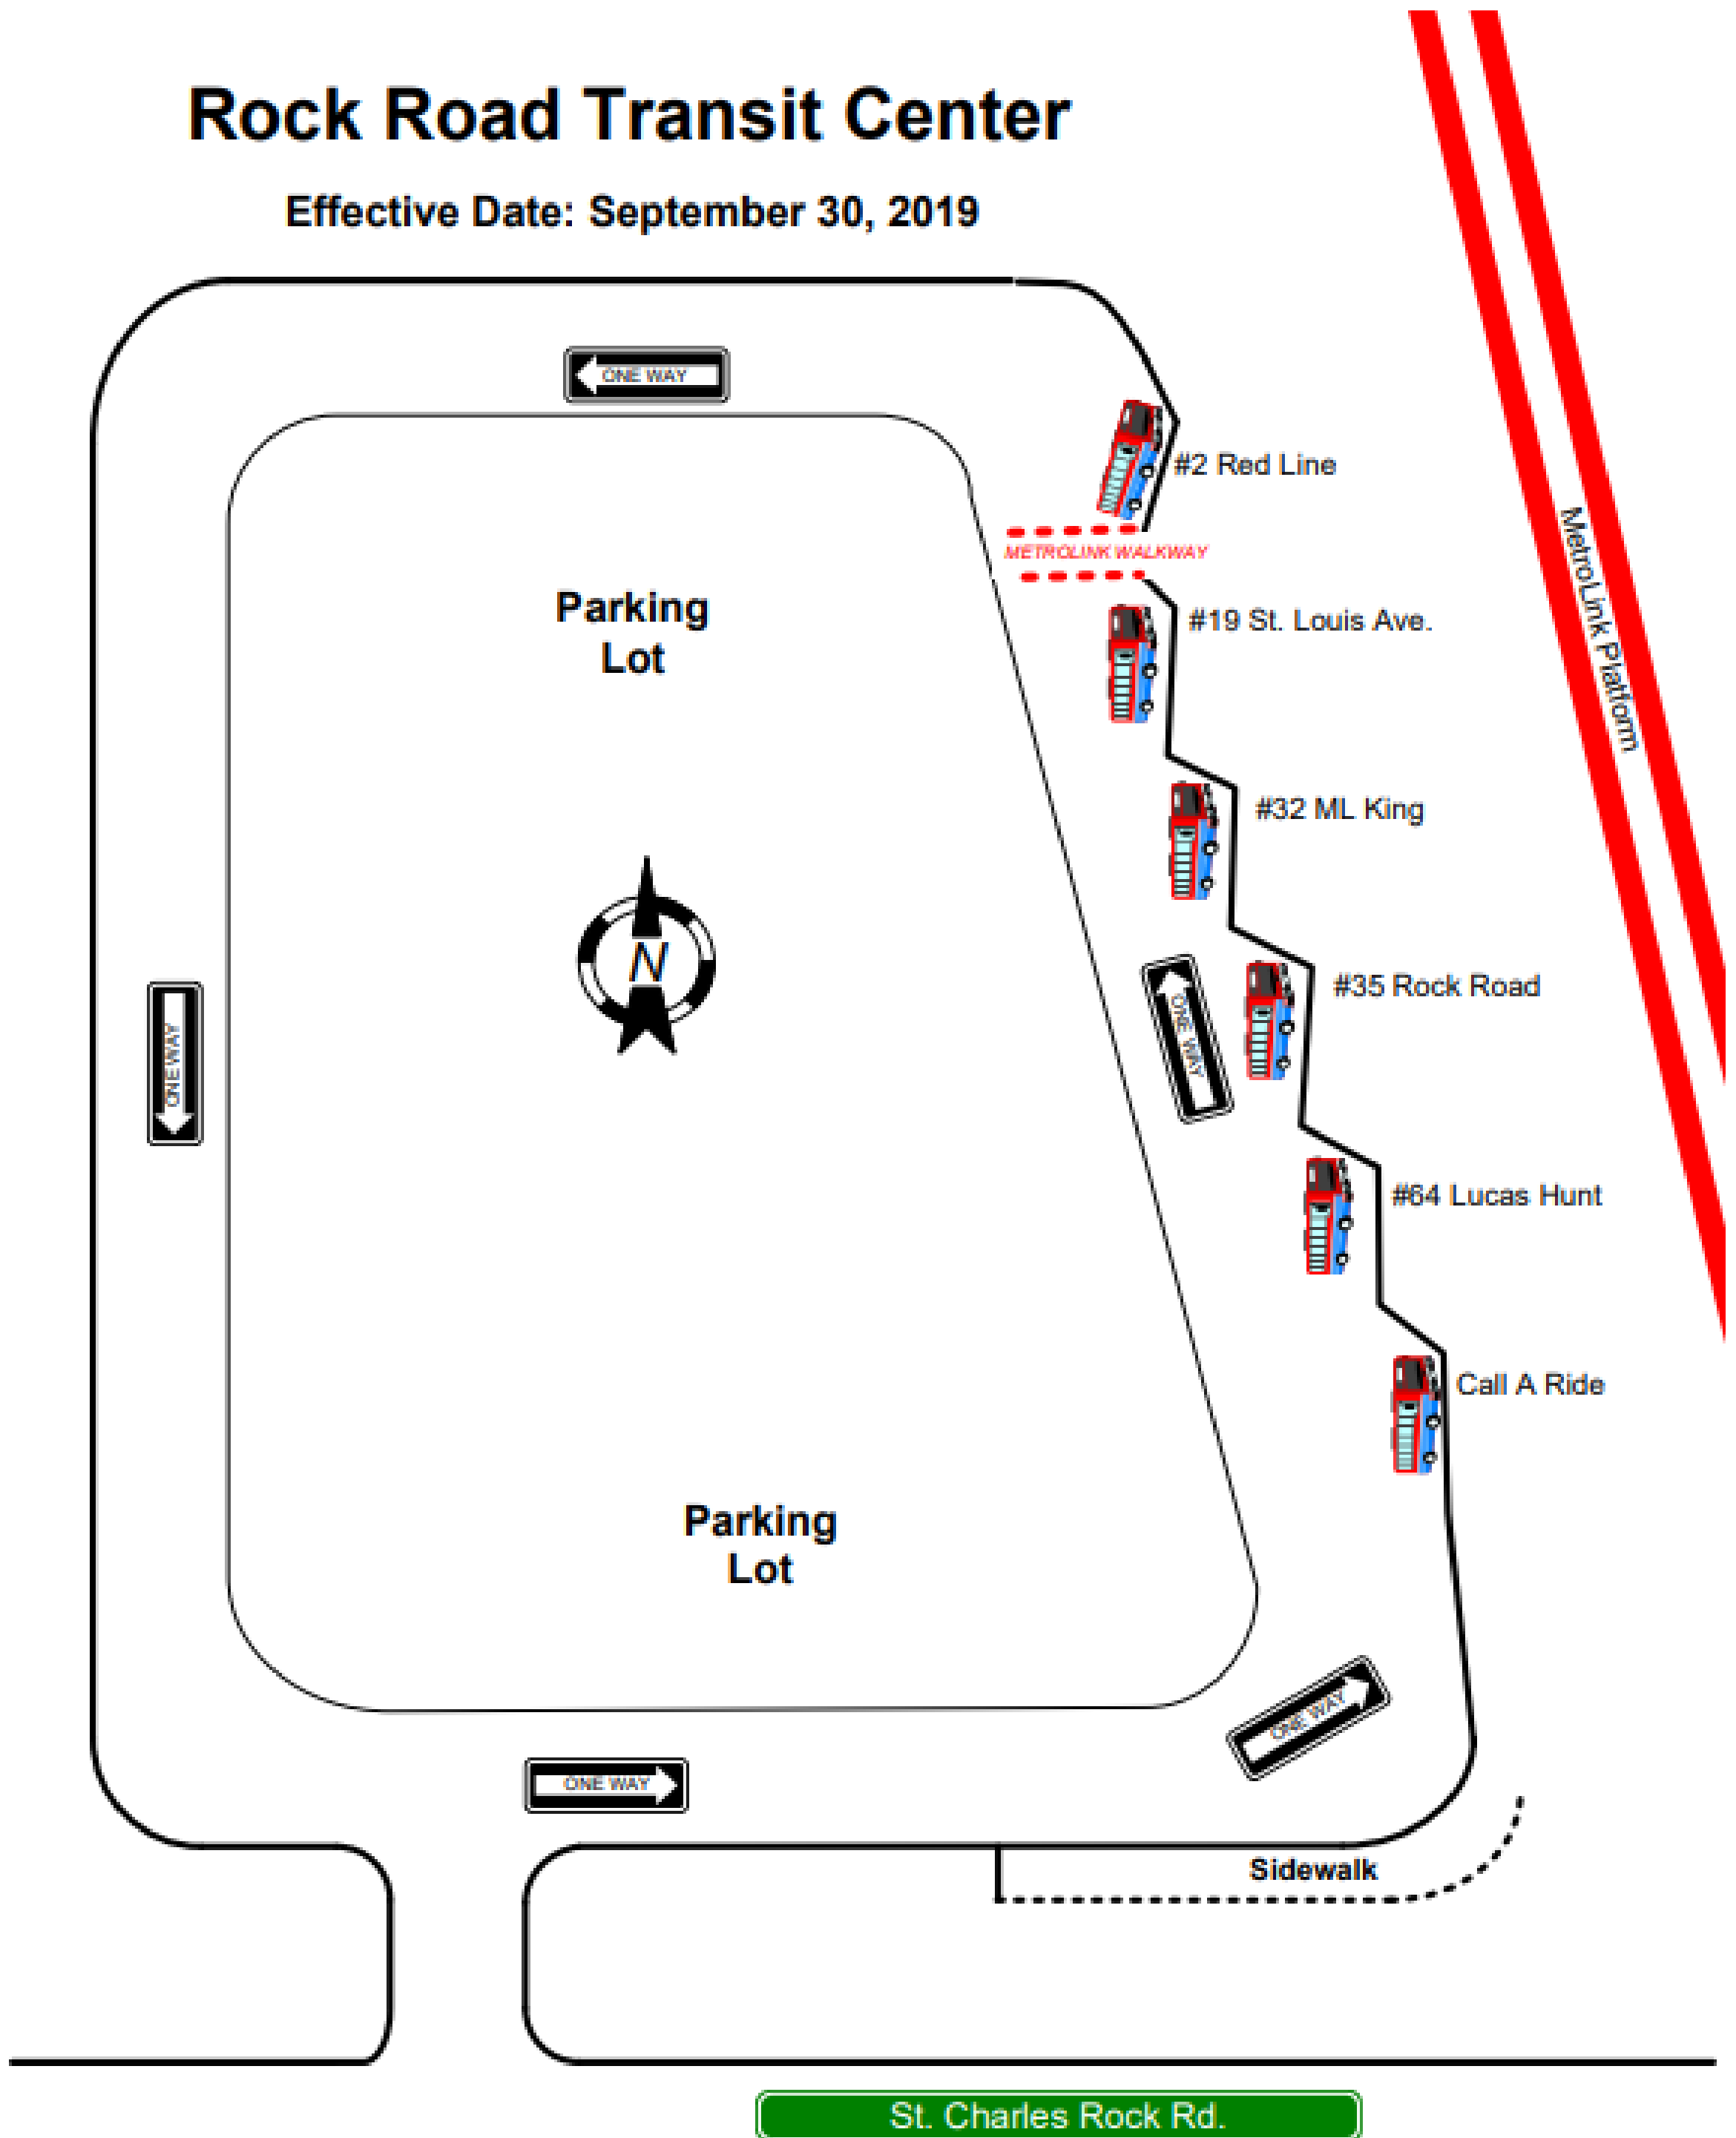

★ Via Metro STL

COMING SOON: Updated Map – Riverview

Riverview Transit Center Effective Date: September 30, 2019

COMING SOON: Updated Map – Rock Road

Rock Road Transit Center

Effective Date: September 30, 2019