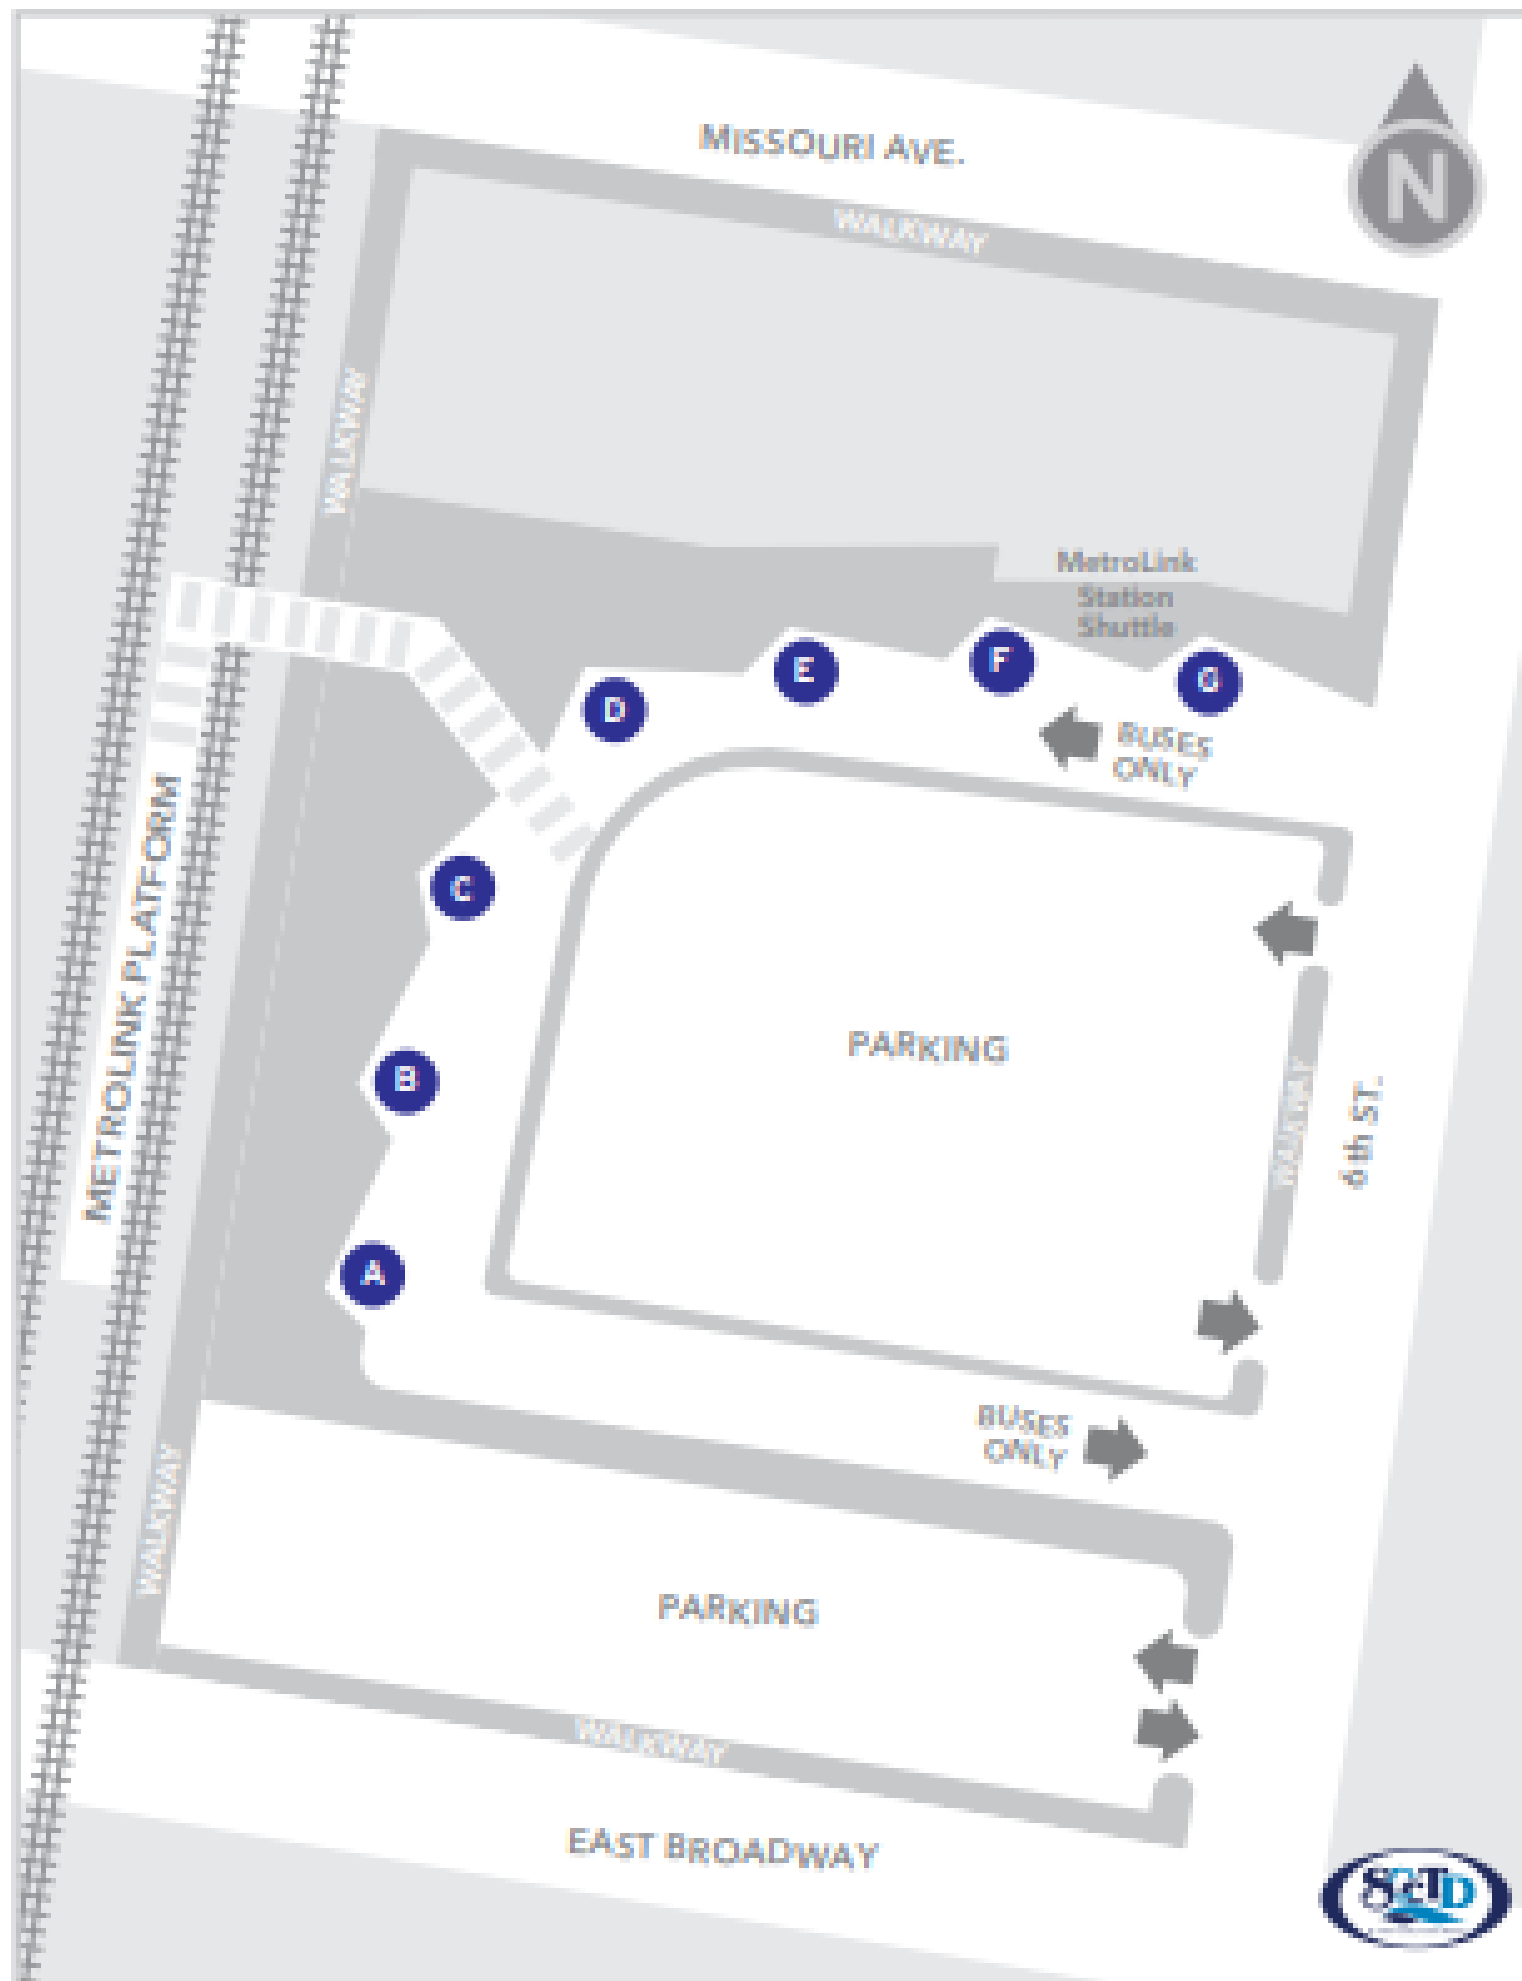

Bus Bay Map

5th & Missouri TC

A **SCCTD Flyer**
East St. Louis Zone

B **ATS**

C **#1 Main St.-State St.**
To Fairview Heights TC

D **#2 Cahokia Heights**
To Camp Jackson and Paris

E **#3 Sauget-Water St.**
To 1st-Water St.

F **#4 19th and Central**
To East St. Louis Loop Route

G **#5 Missouri Ave-ML King**
To East St. Louis Loop Route

Bus Bay Map

Ballas TC

A #98 Ballas-North Hanley
To North Hanley TC

B #58 Chesterfield Valley
To Clayton TC

#8 Shaw-Cherokee
To Central West End TC

#9 Oakville
To Shrewsbury-Lansdowne I-44 TC
To Telegraph Rd. and Baumgartner Rd.

Call-A-Ride

COMING SOON: Updated Map – Civic Center

Civic Center Transit Center

EFFECTIVE DATE: September 30, 2019

#10 Gravois-Lindell
To Gravois-Hampton TC

#1 Gold
To Mallinckrodt Center TC

Call-A-Ride

Bus Bay Map

Delmar Loop TC

#91 Olive
To Chesterfield Mall

#16 City Limits
To Shrewsbury-Lansdowne I-44 TC

#16 City Limits
To Riverview TC