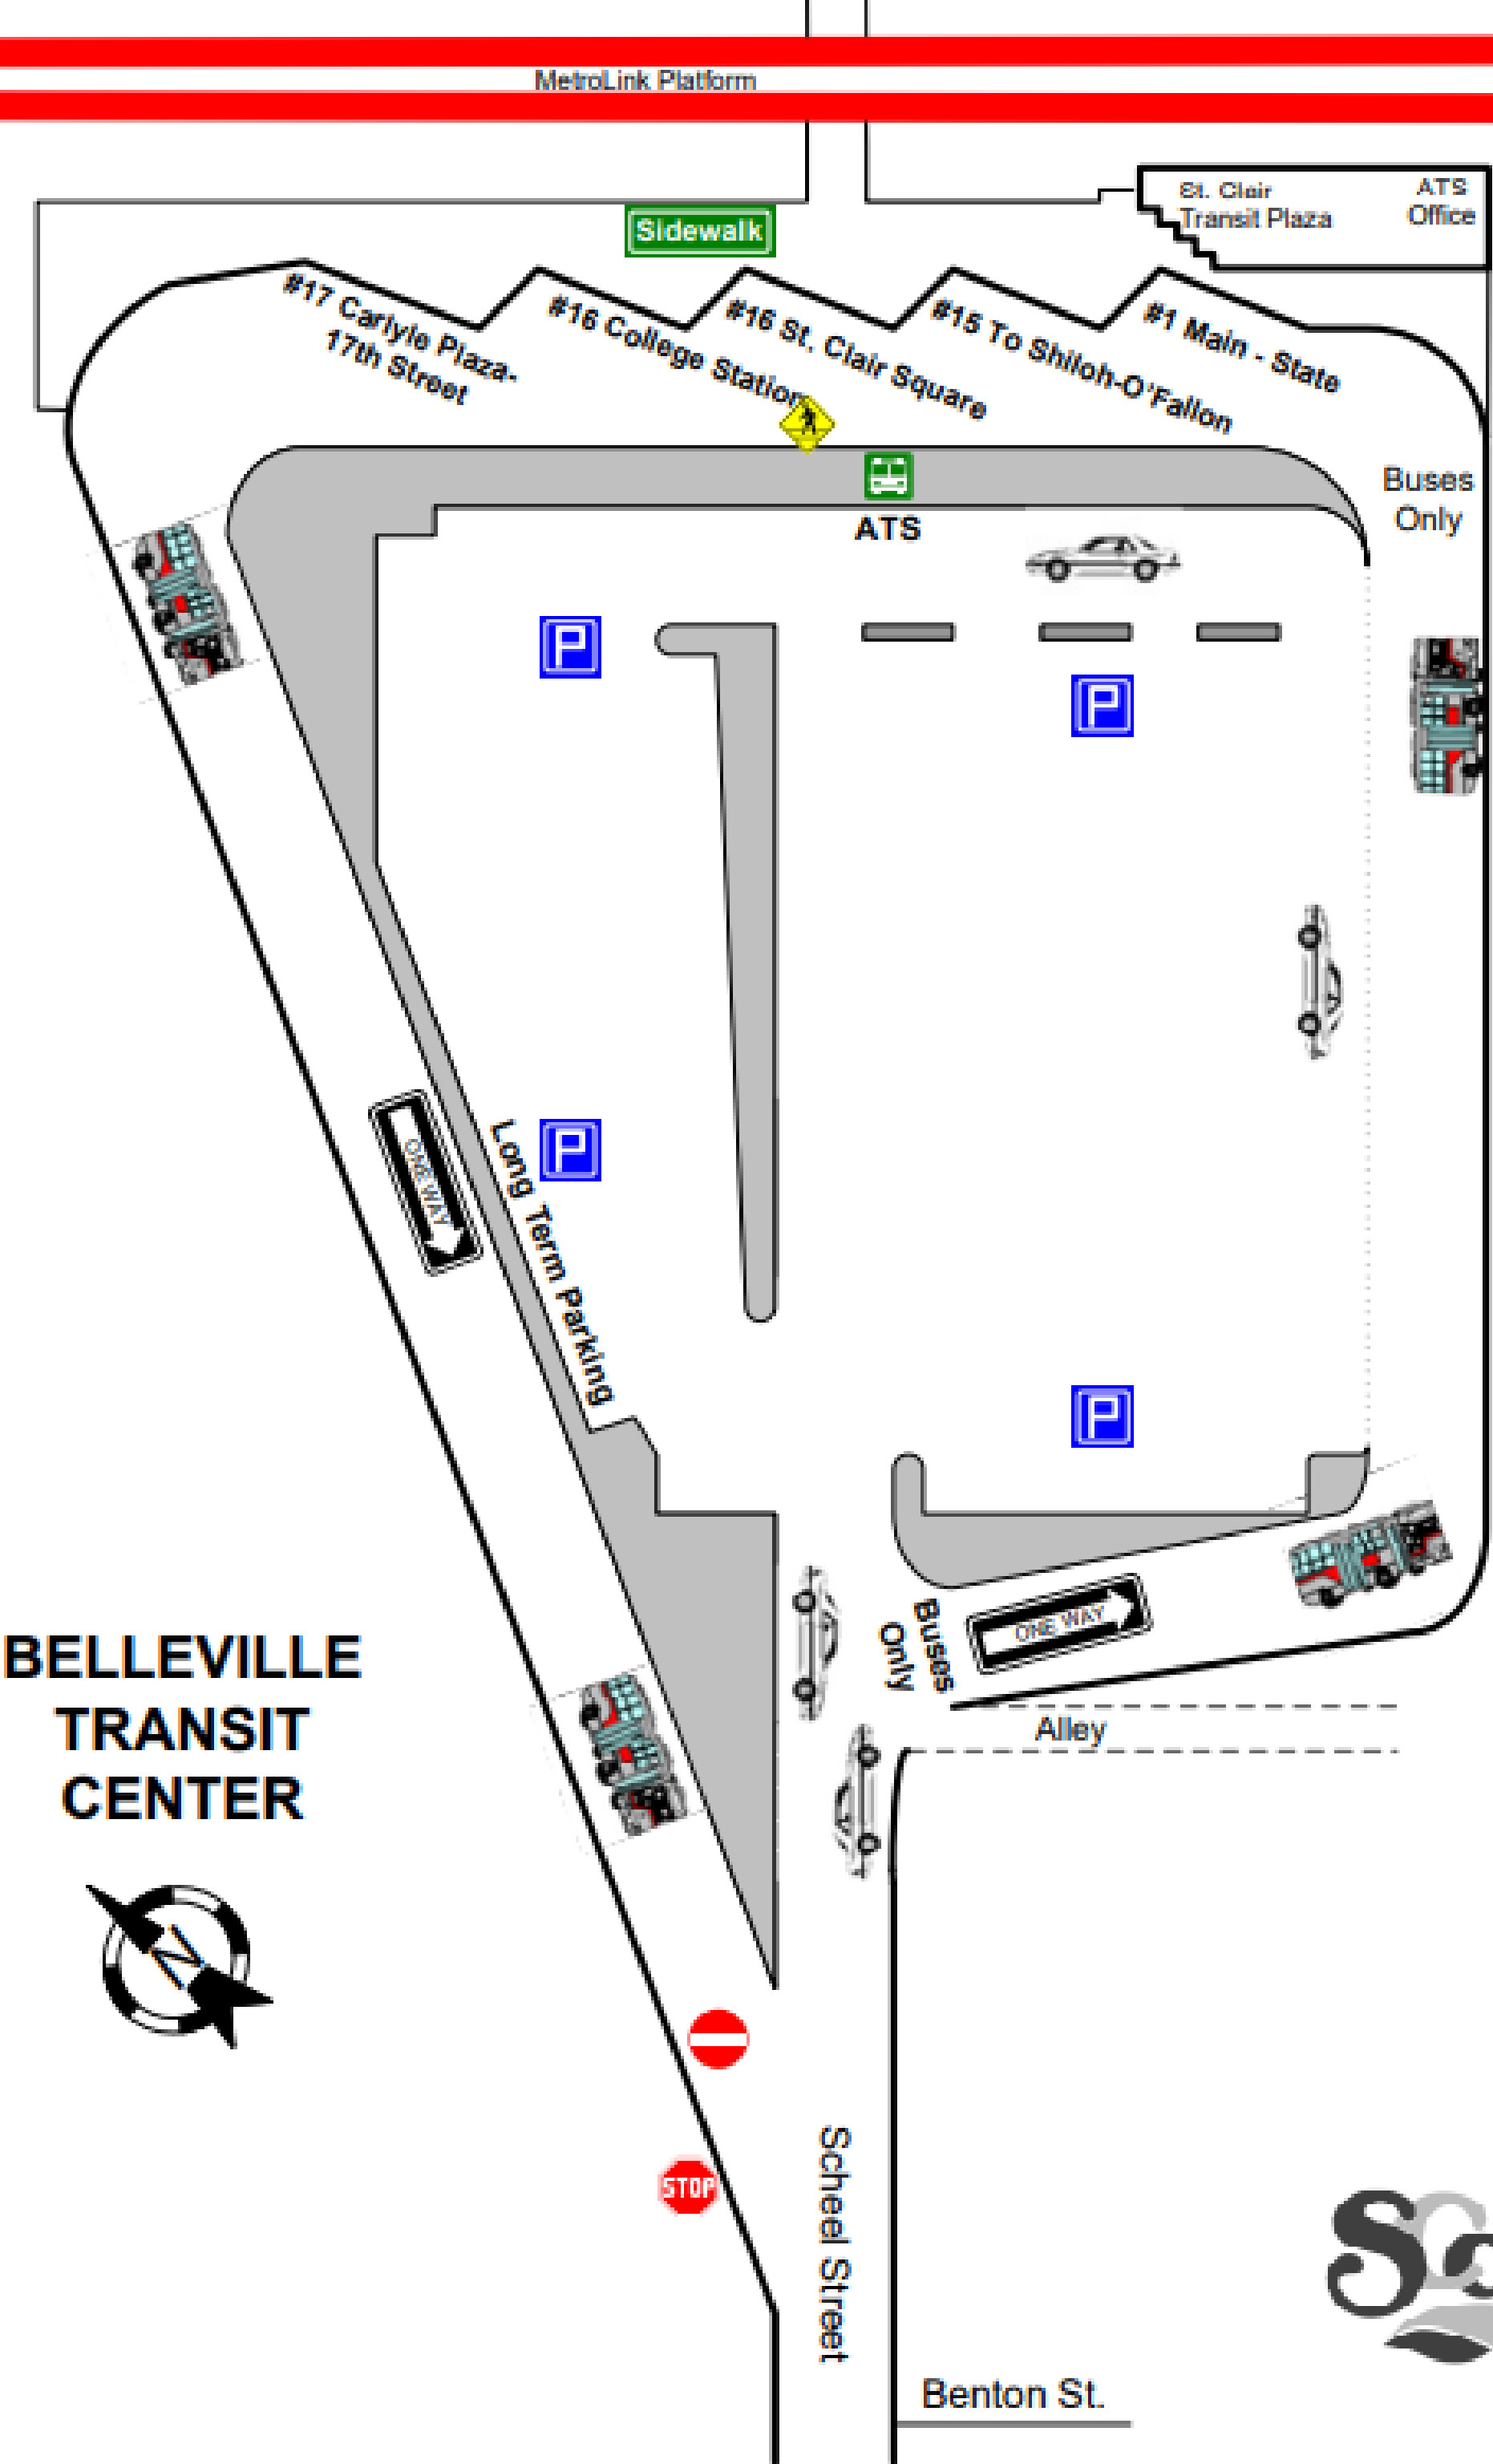

COMING SOON: Updated Map - Belleville

**BELLEVILLE
TRANSIT
CENTER**