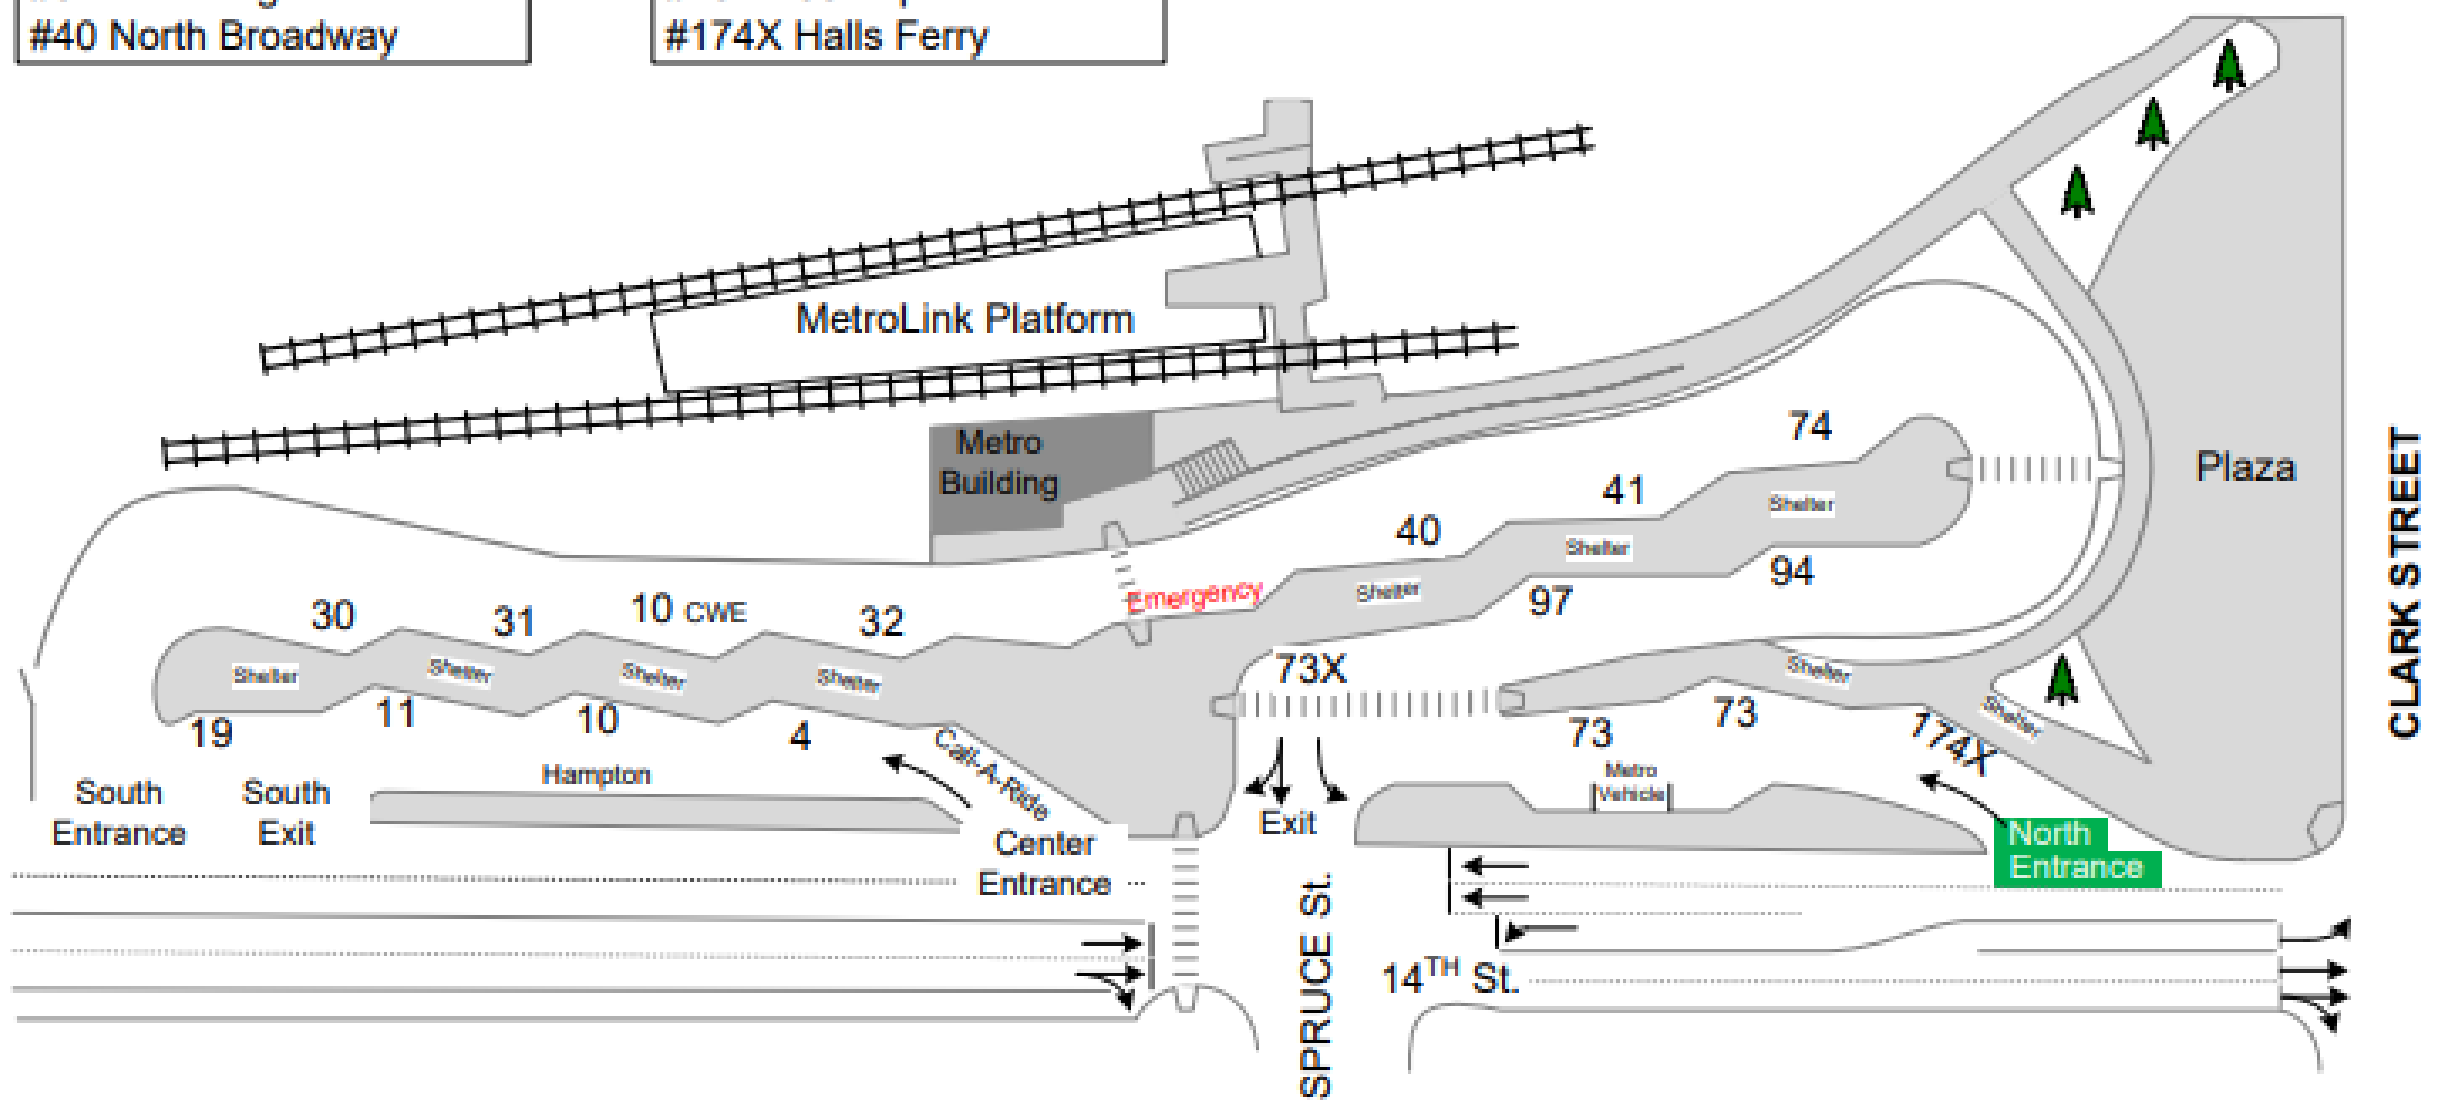

COMING SOON: Updated Map – Civic Center

Civic Center Transit Center

EFFECTIVE DATE: September 30, 2019

LOCAL ROUTES

- #04 Natural Bridge
- #10 Gravois Lindell
- #11 Chippewa
- #19 St. Louis Ave.
- #30 Arsenal
- #31 Chouteau
- #32 M.L. King
- #40 North Broadway

LOCAL ROUTES

- #41 Lee
- #73 Carondelet
- #74 Florissant
- #94 Page
- #97 Delmar
- **EXPRESS SERVICE**
- #73X I-55 Express
- #174X Halls Ferry