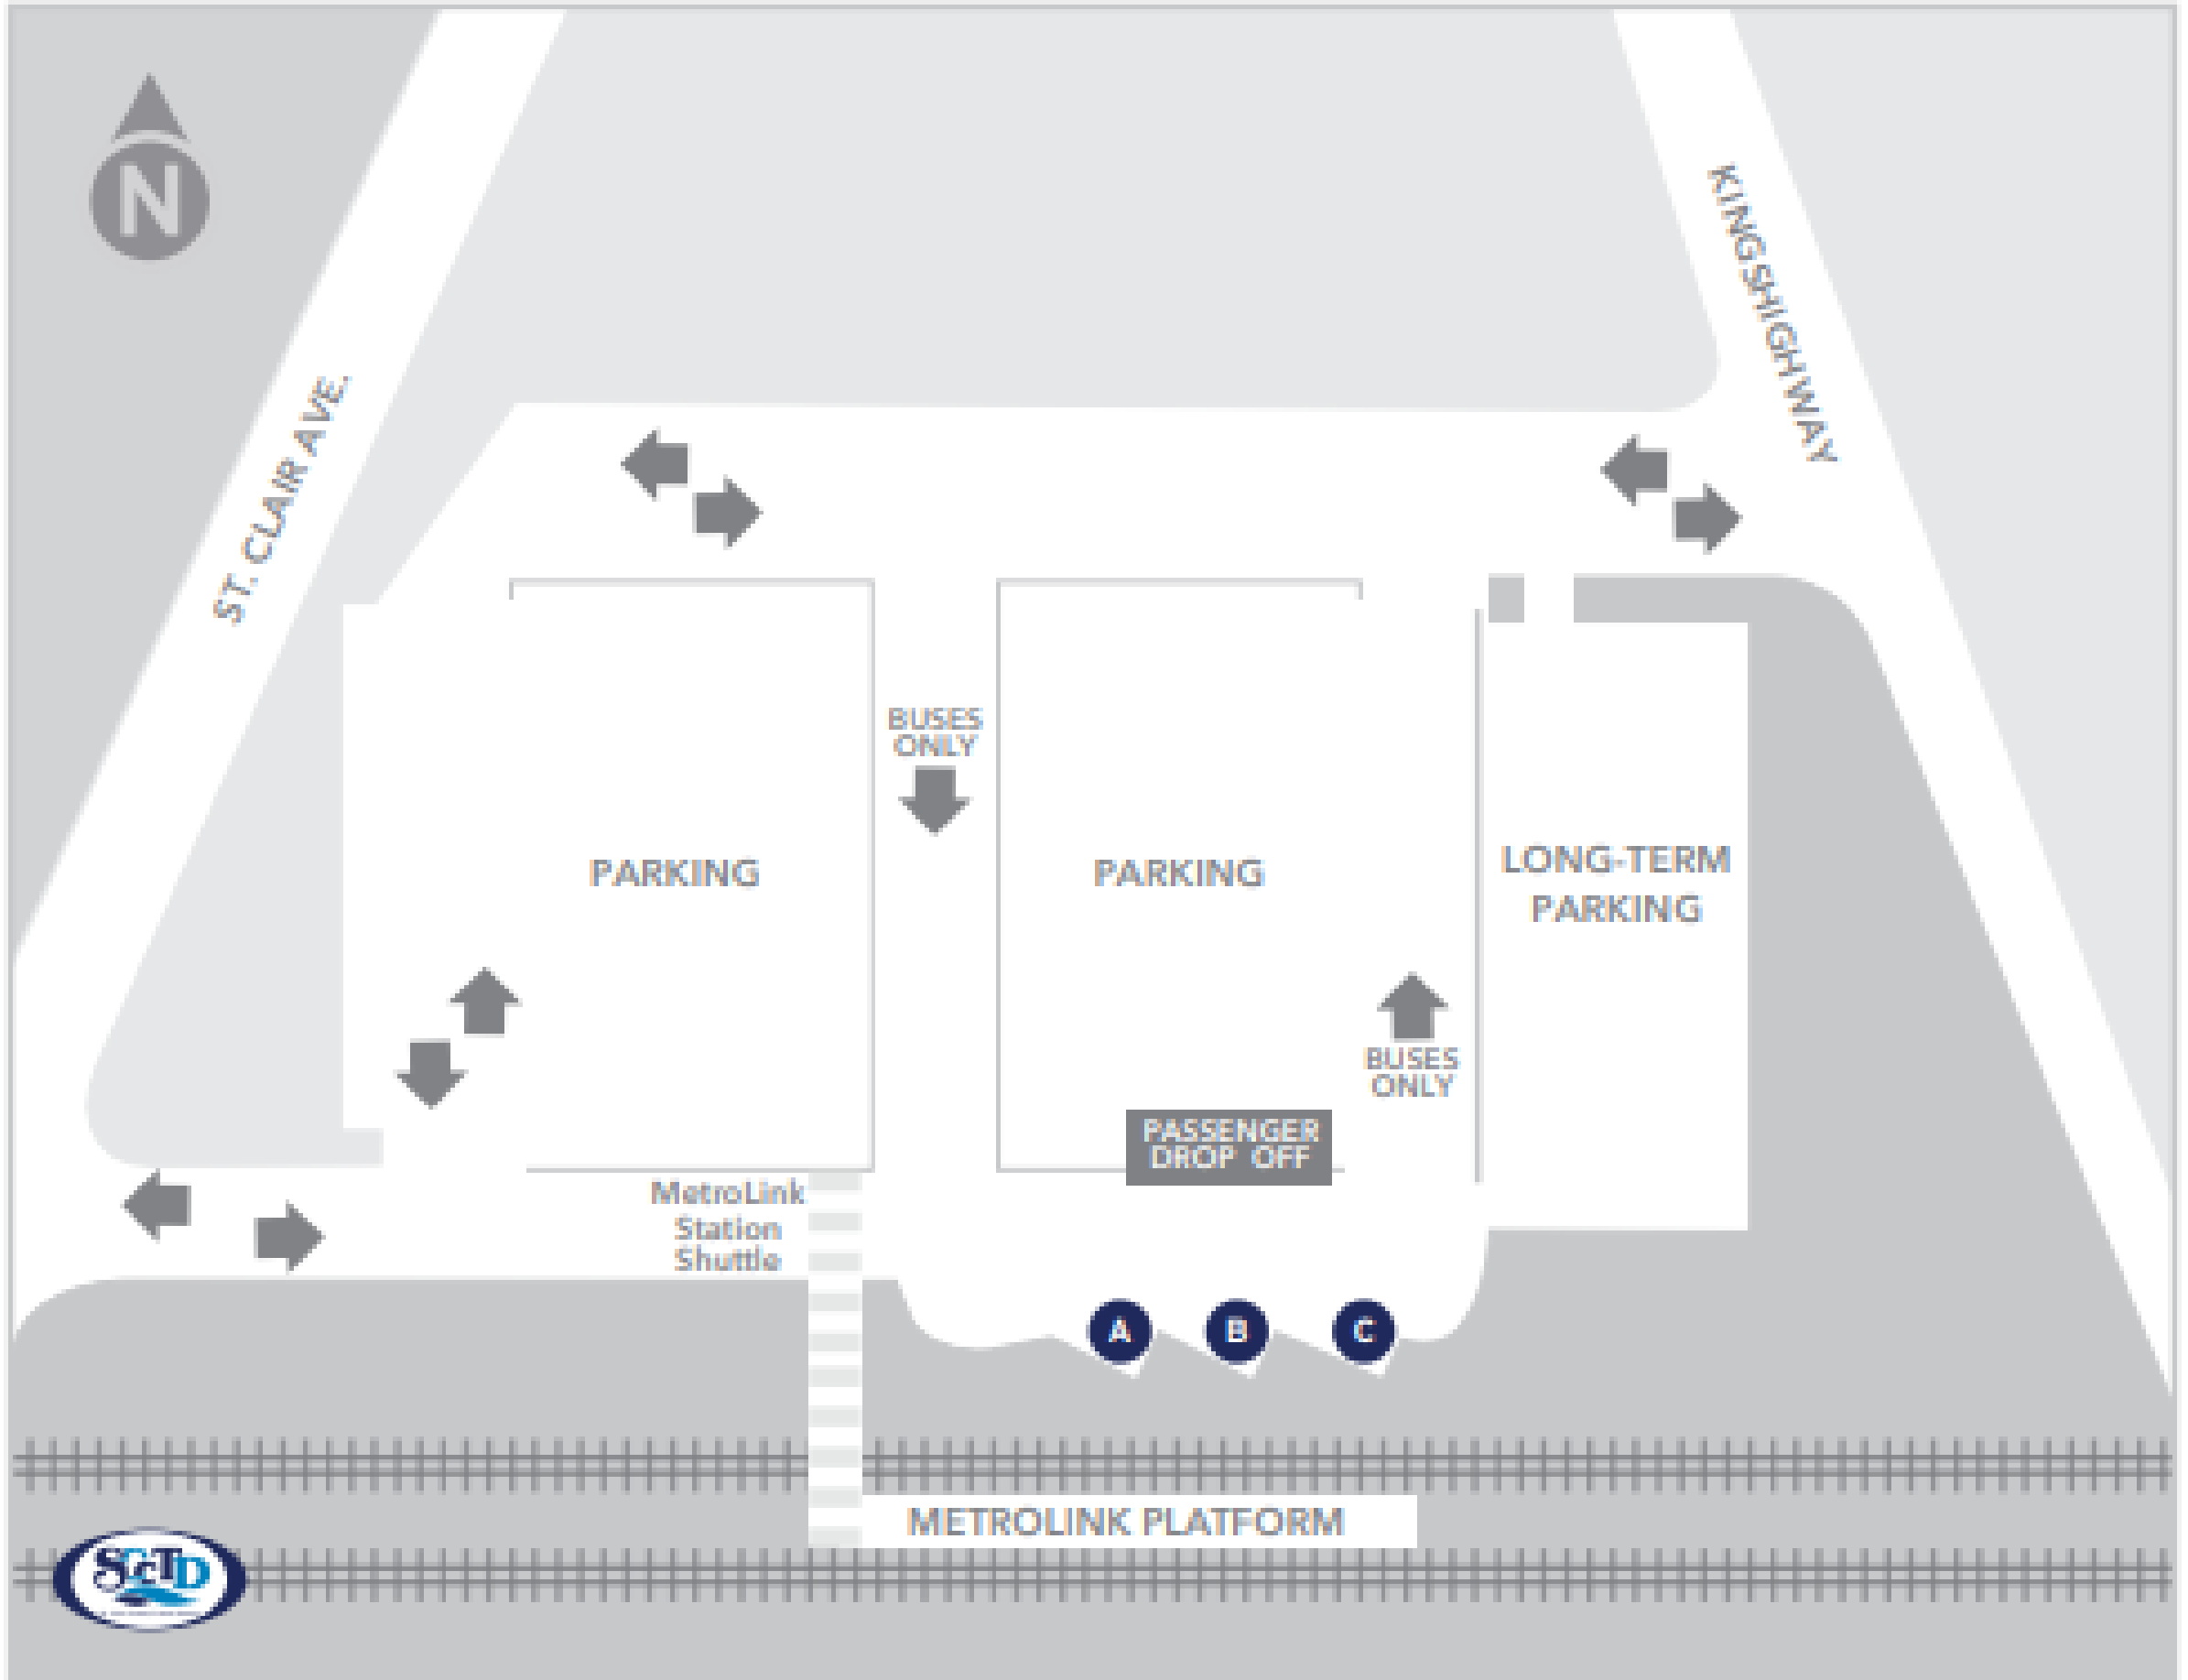

Bus Bay Map

Washington Park TC

#6 Rosemont
To Emerson Park TC
To Fairview Heights TC

SCCTD Flyer
East St. Louis Zone

#9 Washington Park
To Emerson Park TC

ATS