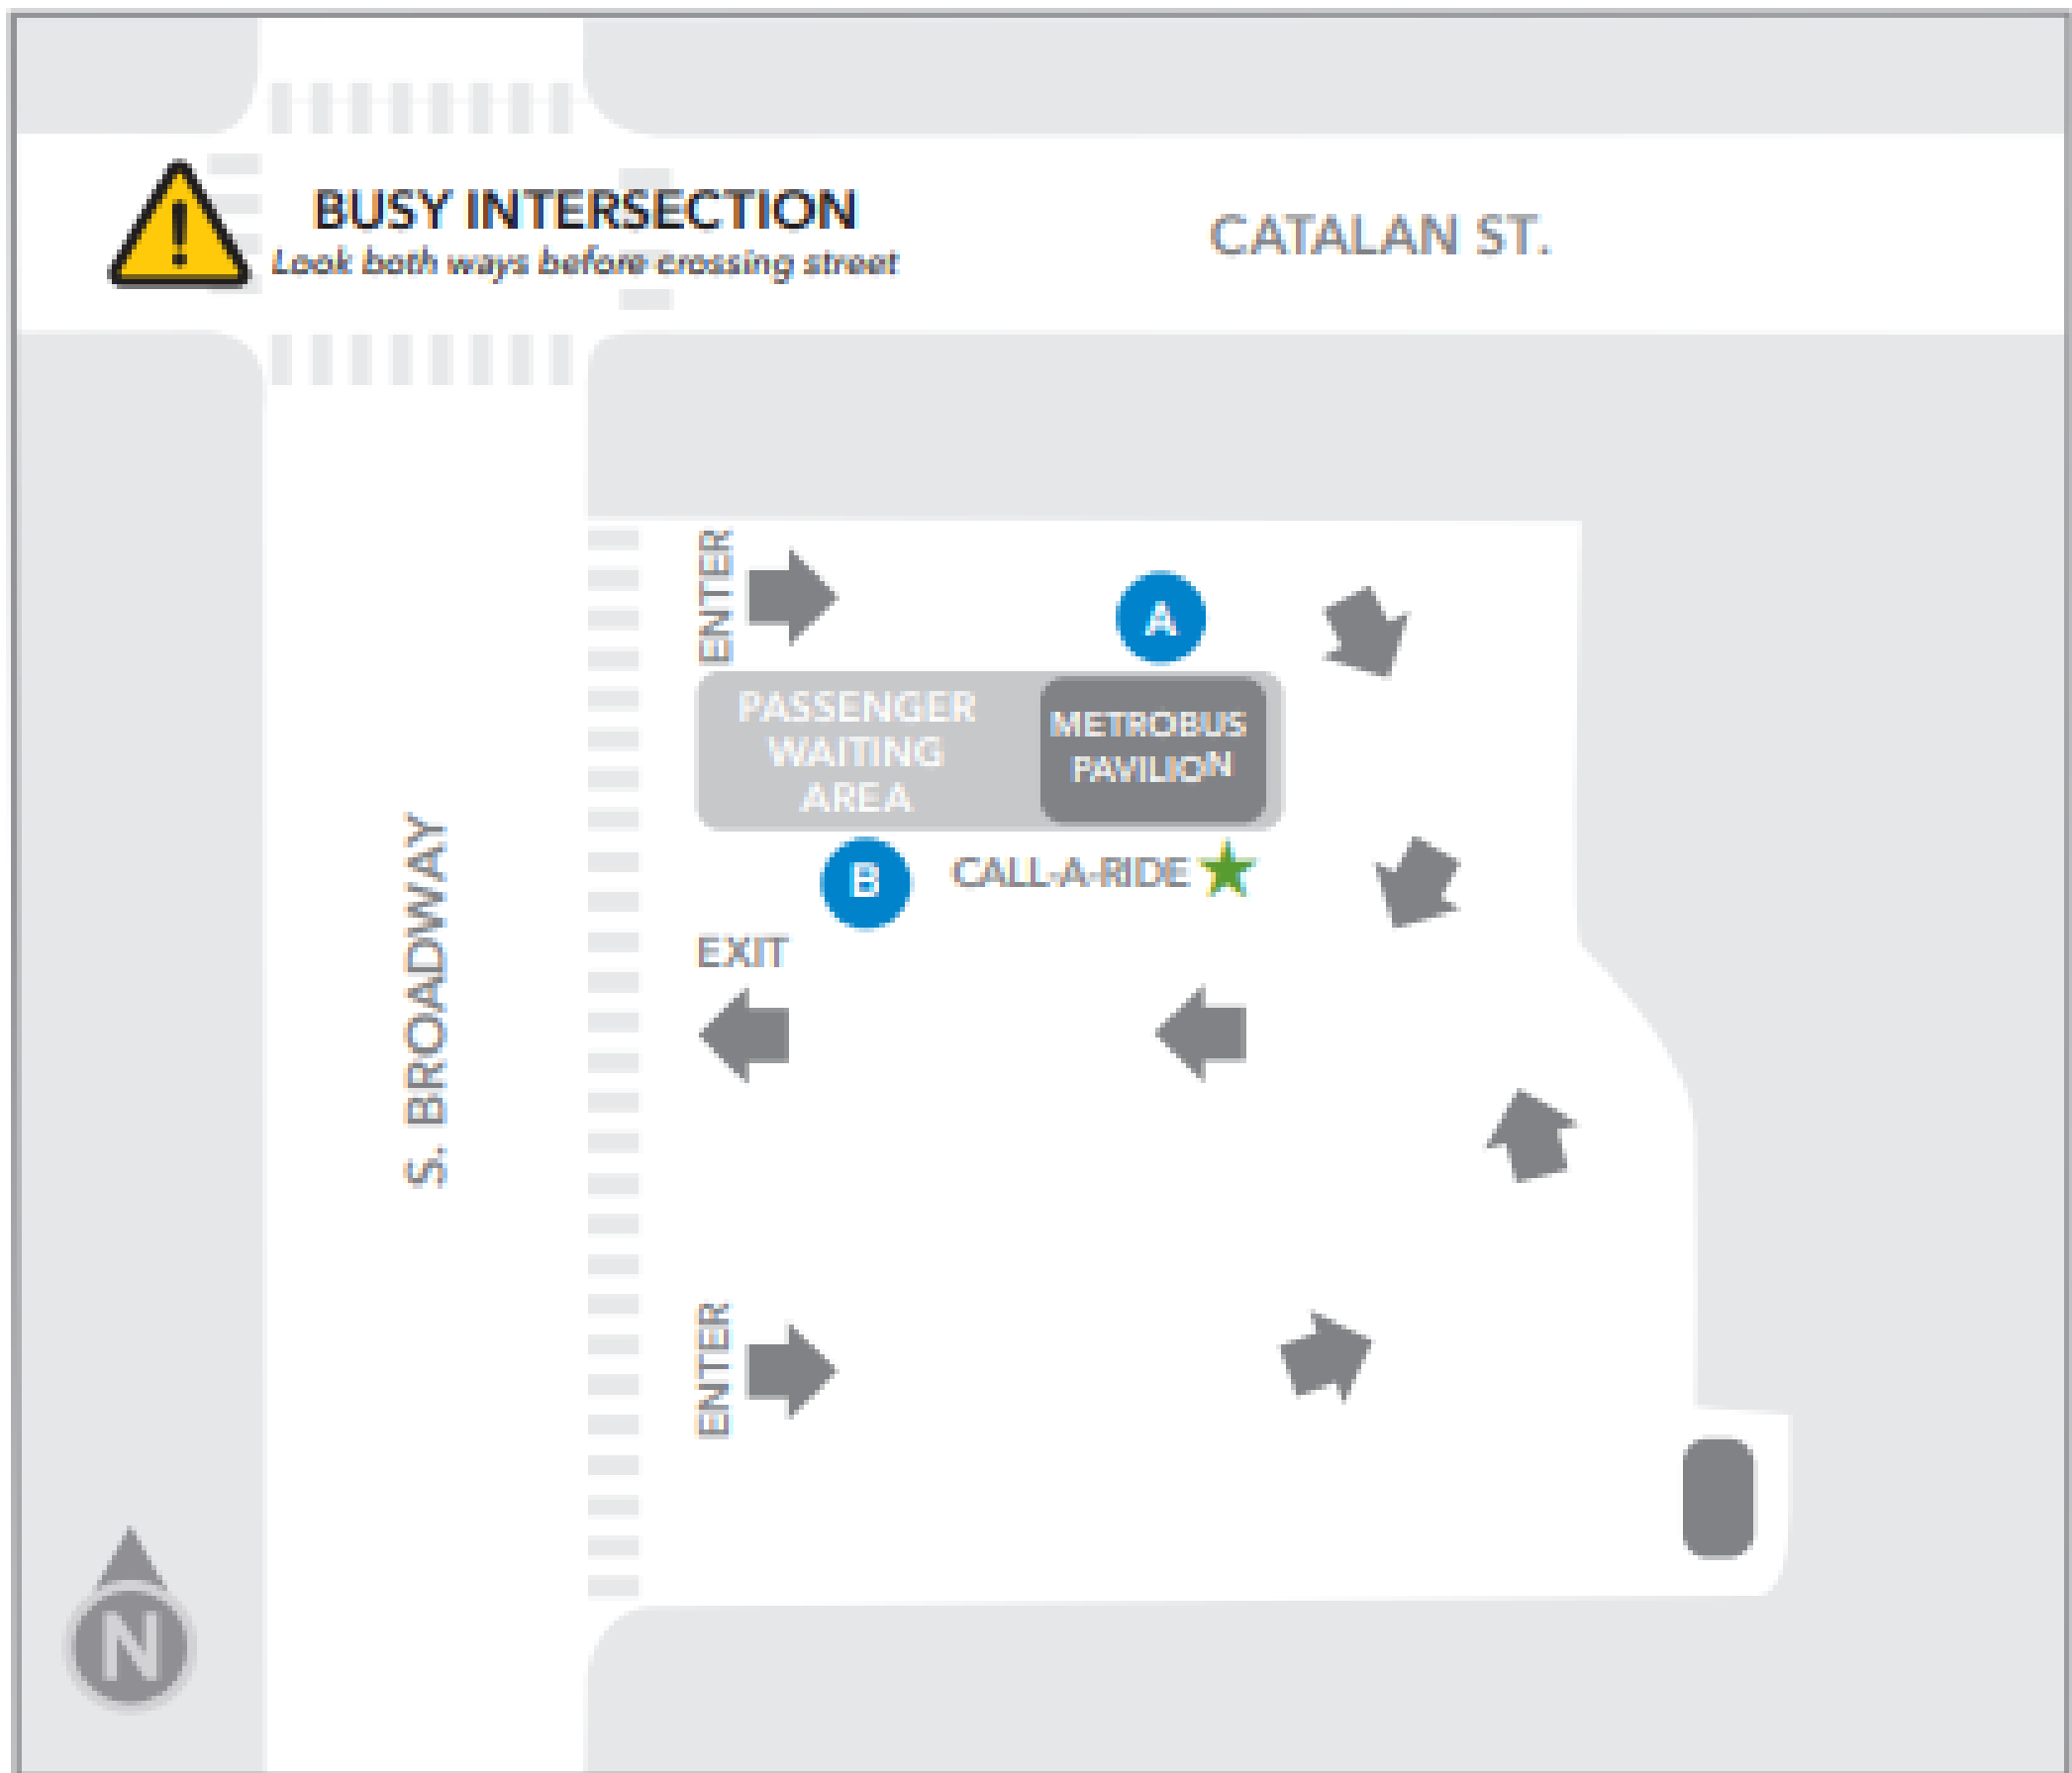

C Call-A-Ride

D Via Metro STL

E #58 Chesterfield Valley
To Chesterfield Valley

COMING SOON: Updated Map - Belleville

**BELLEVILLE
TRANSIT
CENTER**

COMING SOON: Updated Map – Brentwood I-64

Bus Bay Map

Catalan Loop TC