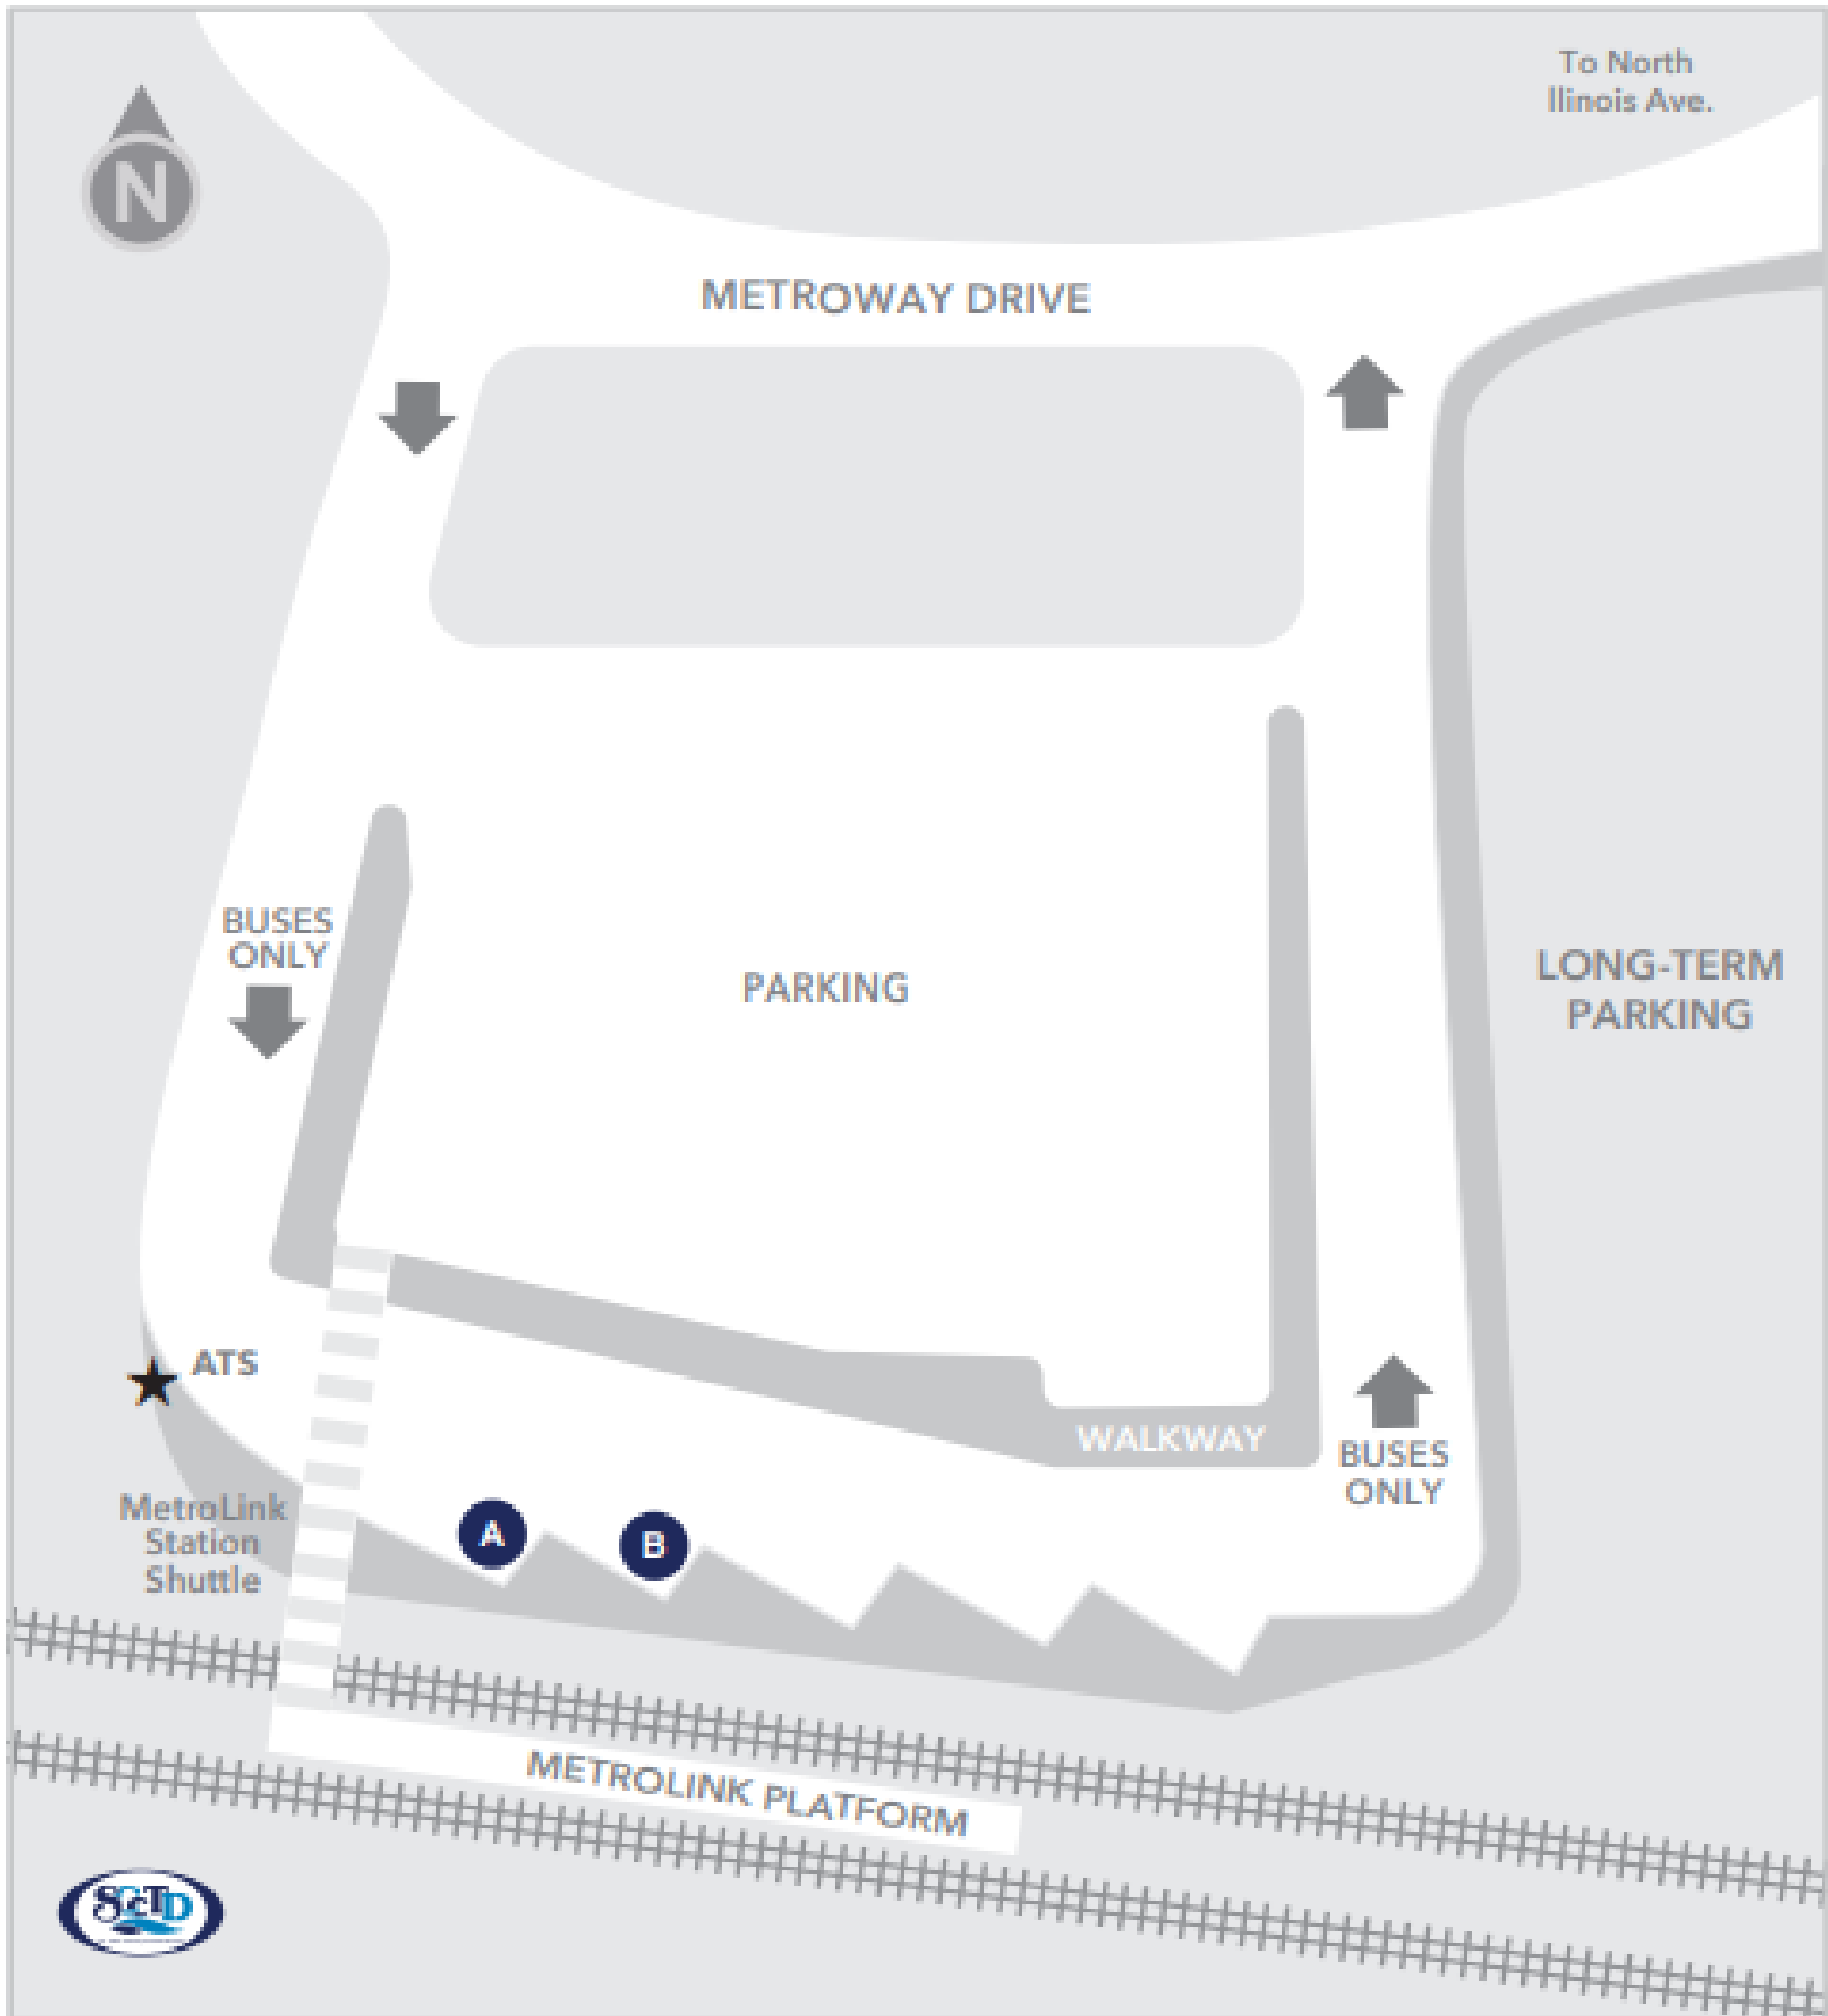

COMING SOON: Updated Map – Shrewsbury

Shrewsbury Transit Center

Effective Date: September 30, 2019

Bus Bay Map

Swansea TC

#16 St. Clair Square
To College TC

#16 St. Clair Square
To St. Clair Square
To MCT Collinsville Station