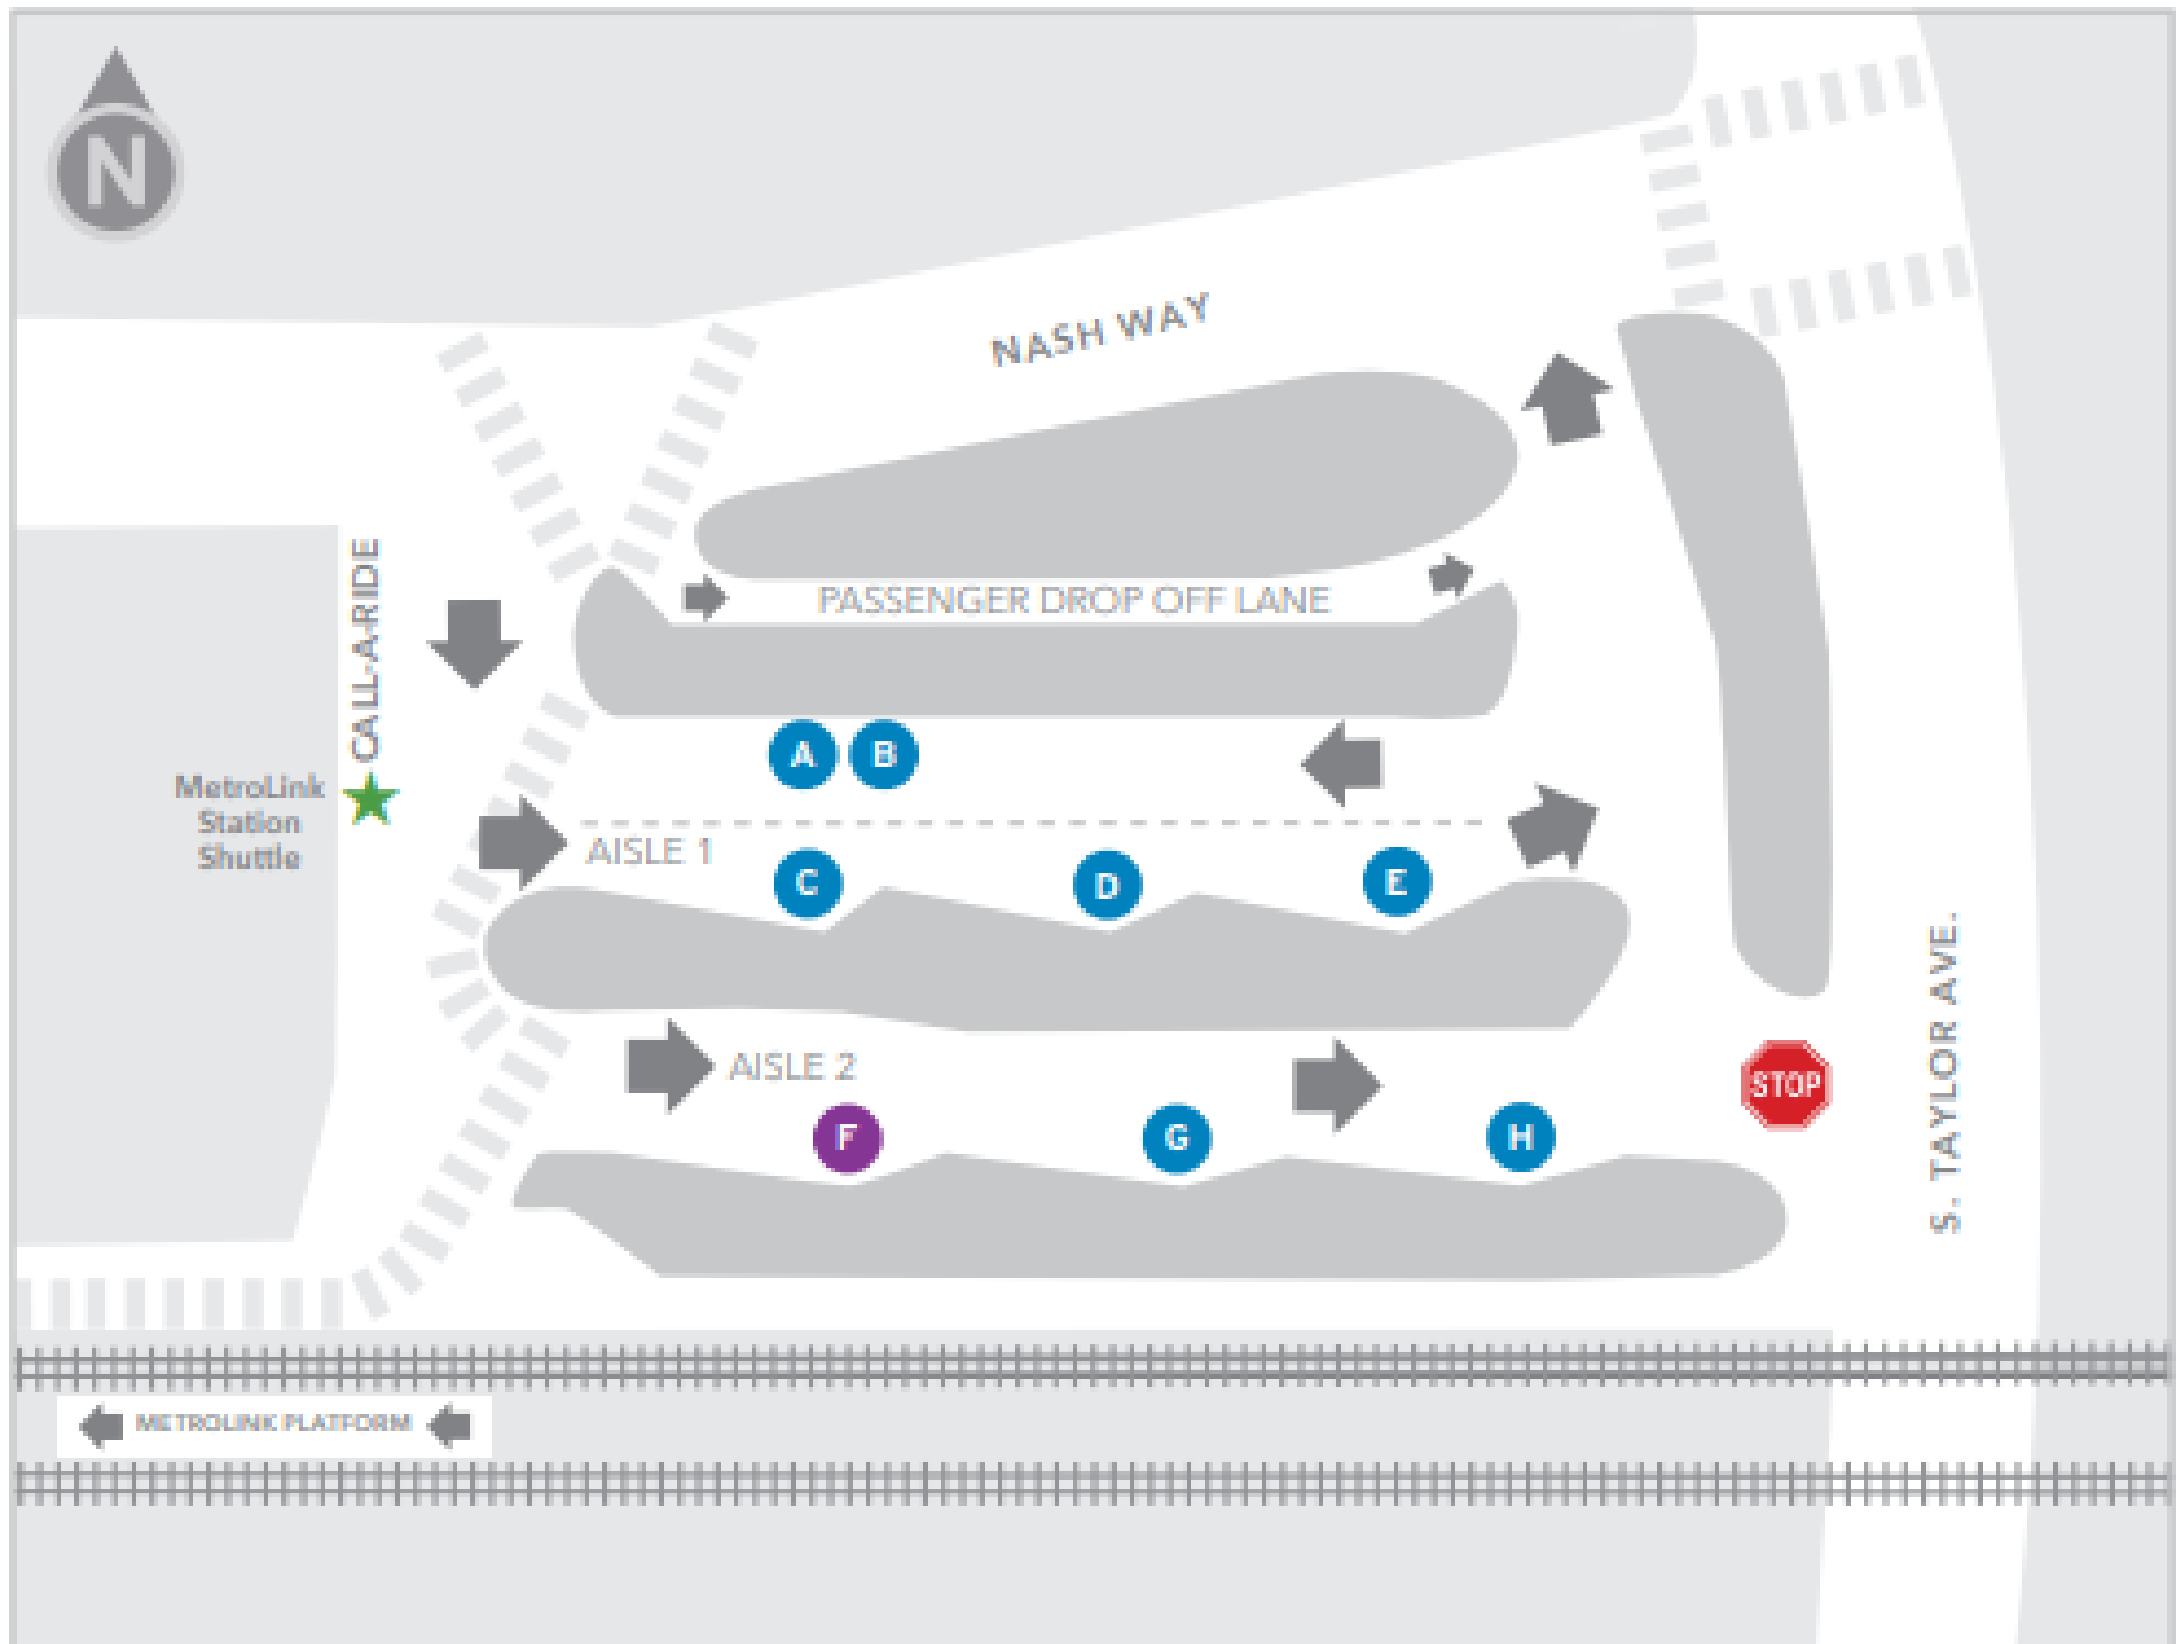

Bus Bay Map

Central West End TC

#18 Taylor
To O'Fallon Park

#42 Sarah
To W. Florissant Rd.

#59 Oakland
To Clayton Rd. and Highland Terrace

#13 Union
To W. Florissant Rd.

#8 Shaw-Cherokee
To Catalan Loop TC

#95 Kingshighway
To North Broadway TC
To Gravois-Hampton TC

#10 Gravois-Lindell
To Gravois-Hampton TC

#1 Gold
To Mallinckrodt Center TC

Call-A-Ride