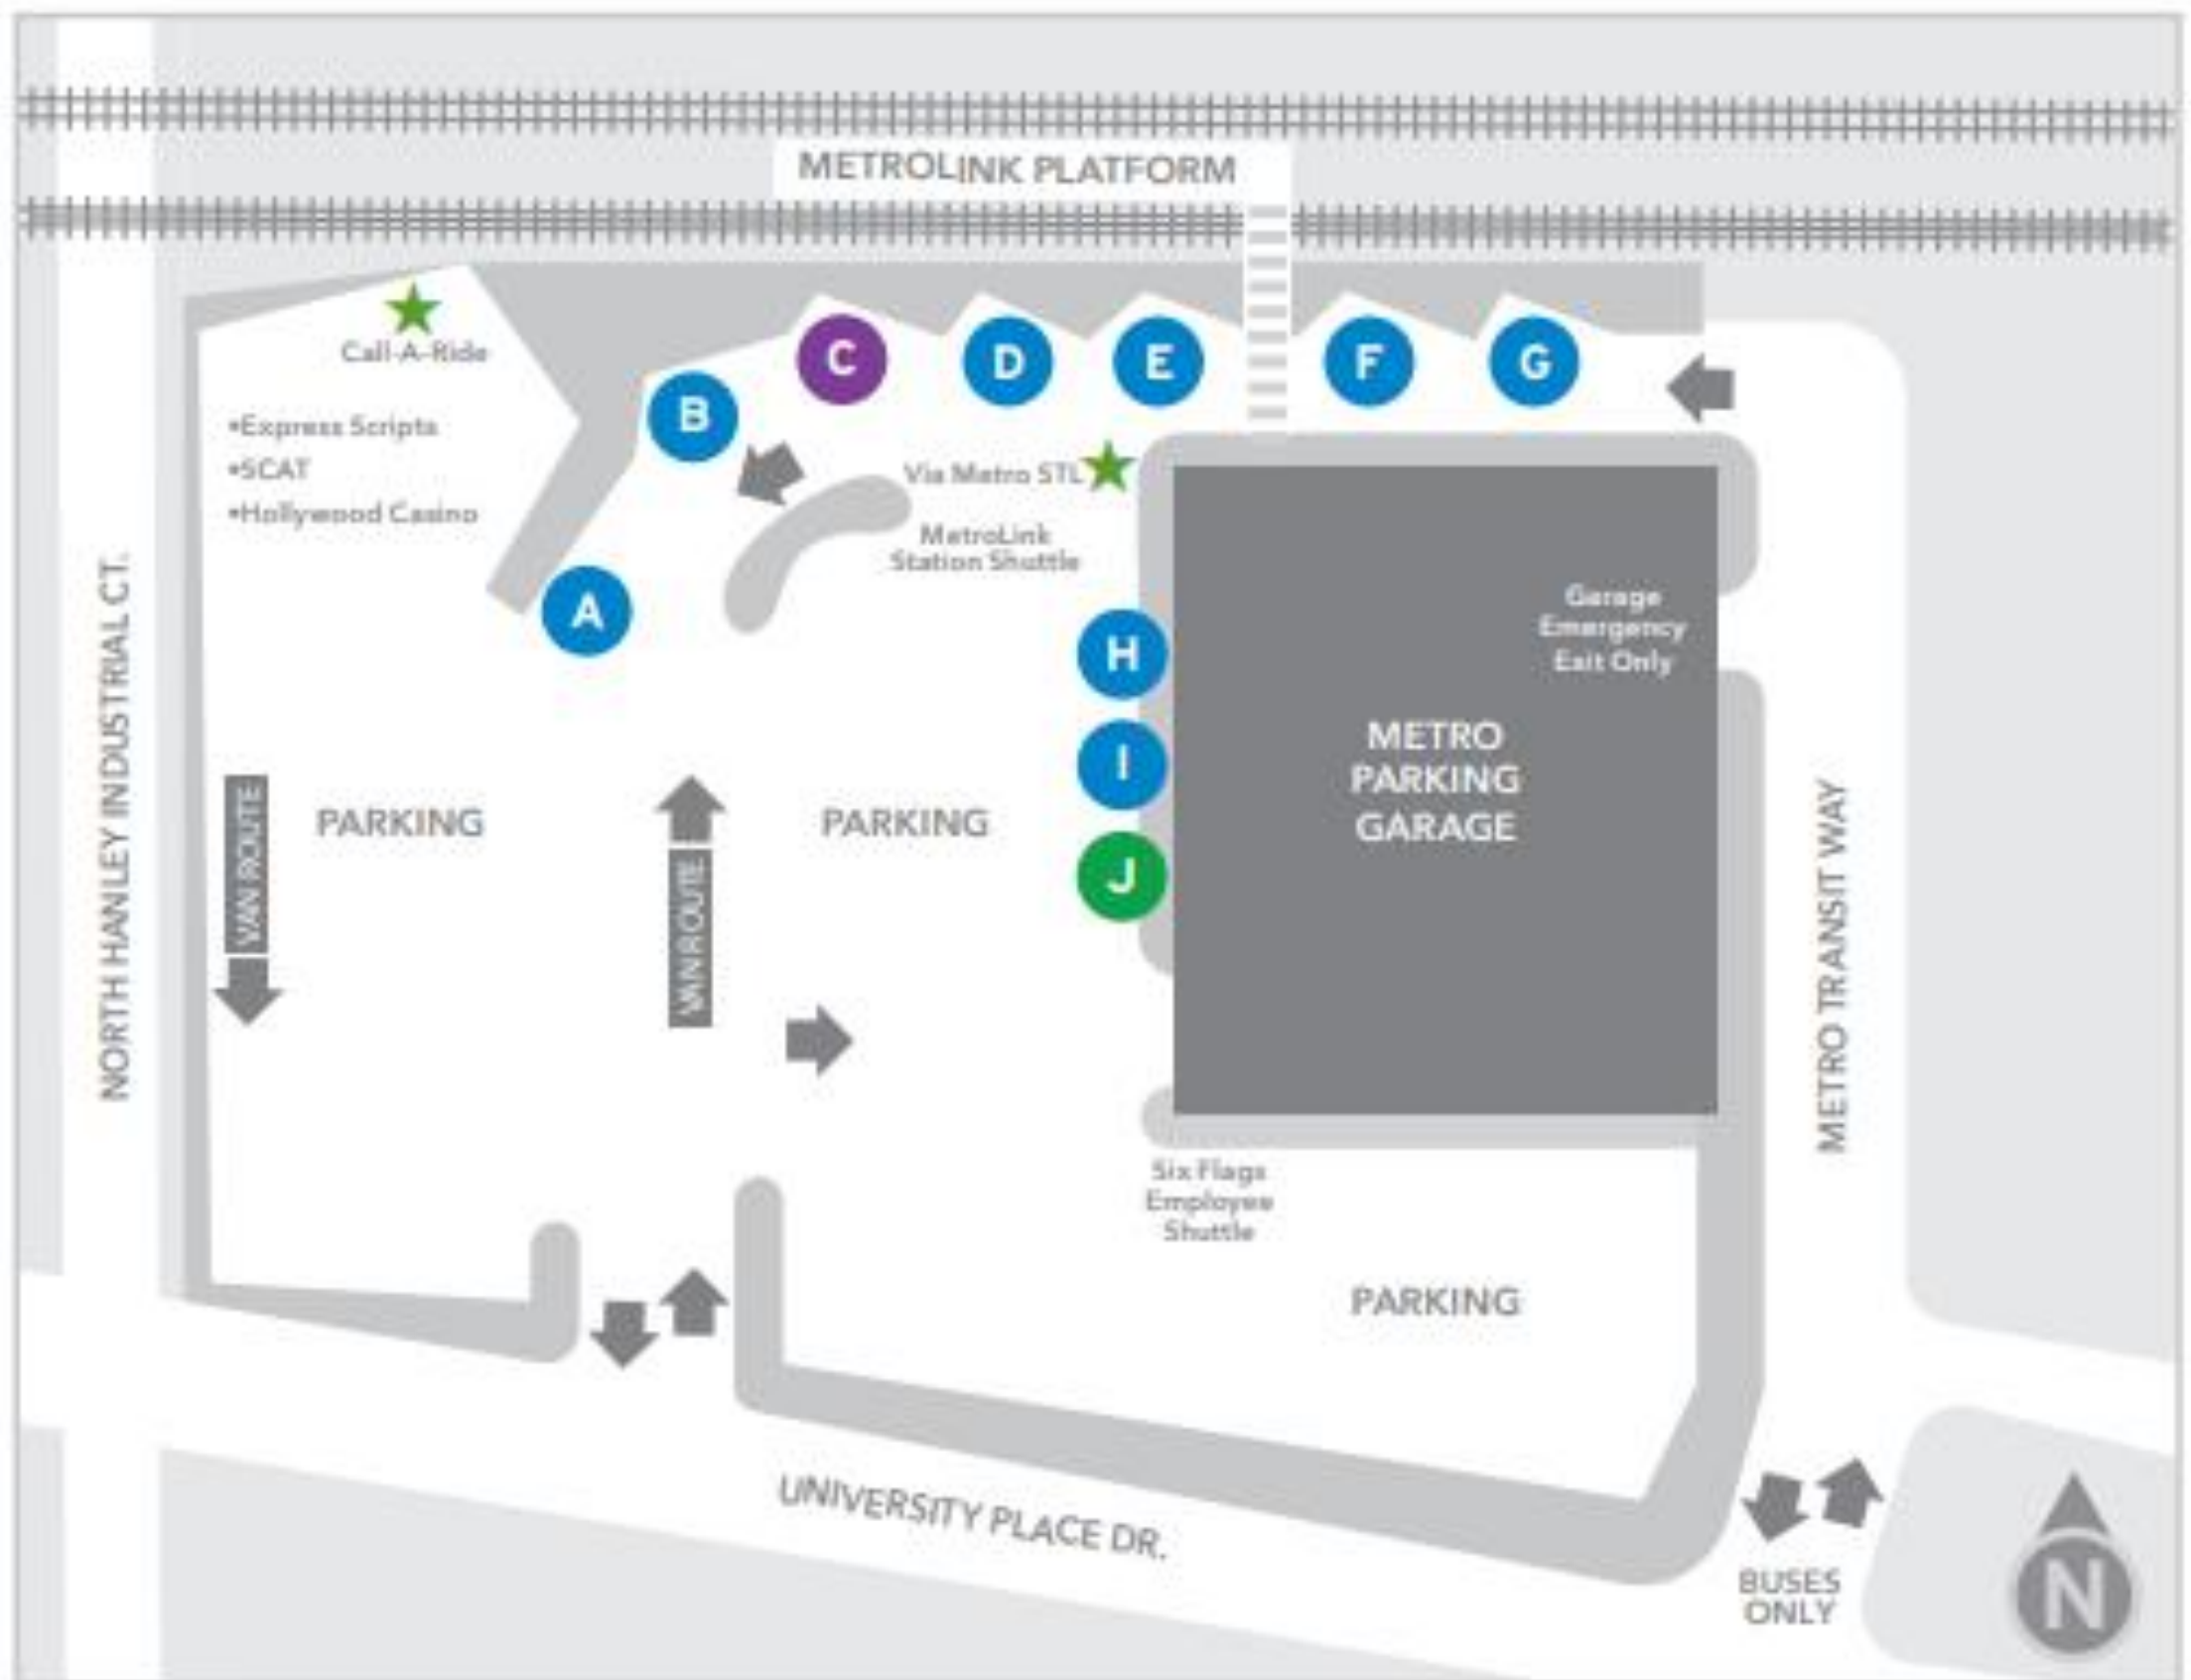

Bus Bay Map

North Hanley TC

A #77 Village Square
To North County TC

B #76 McDonnell-Waterford
To North County TC

C #61 Chambers
To Riverview TC

D #49 Lindbergh
To South County Mall

E #47 Hanley
To Clayton TC

F #34 Earth City
To Earth City

G #4 Natural Bridge
To Civic Center TC

H #79 Ferguson
To North County TC

I #98 Ballas North Hanley TC
To Ballas TC

J #100 Hazelwood Connector
To Hazelwood Loop Route

★ Call-A-Ride

★ Via Metro STL