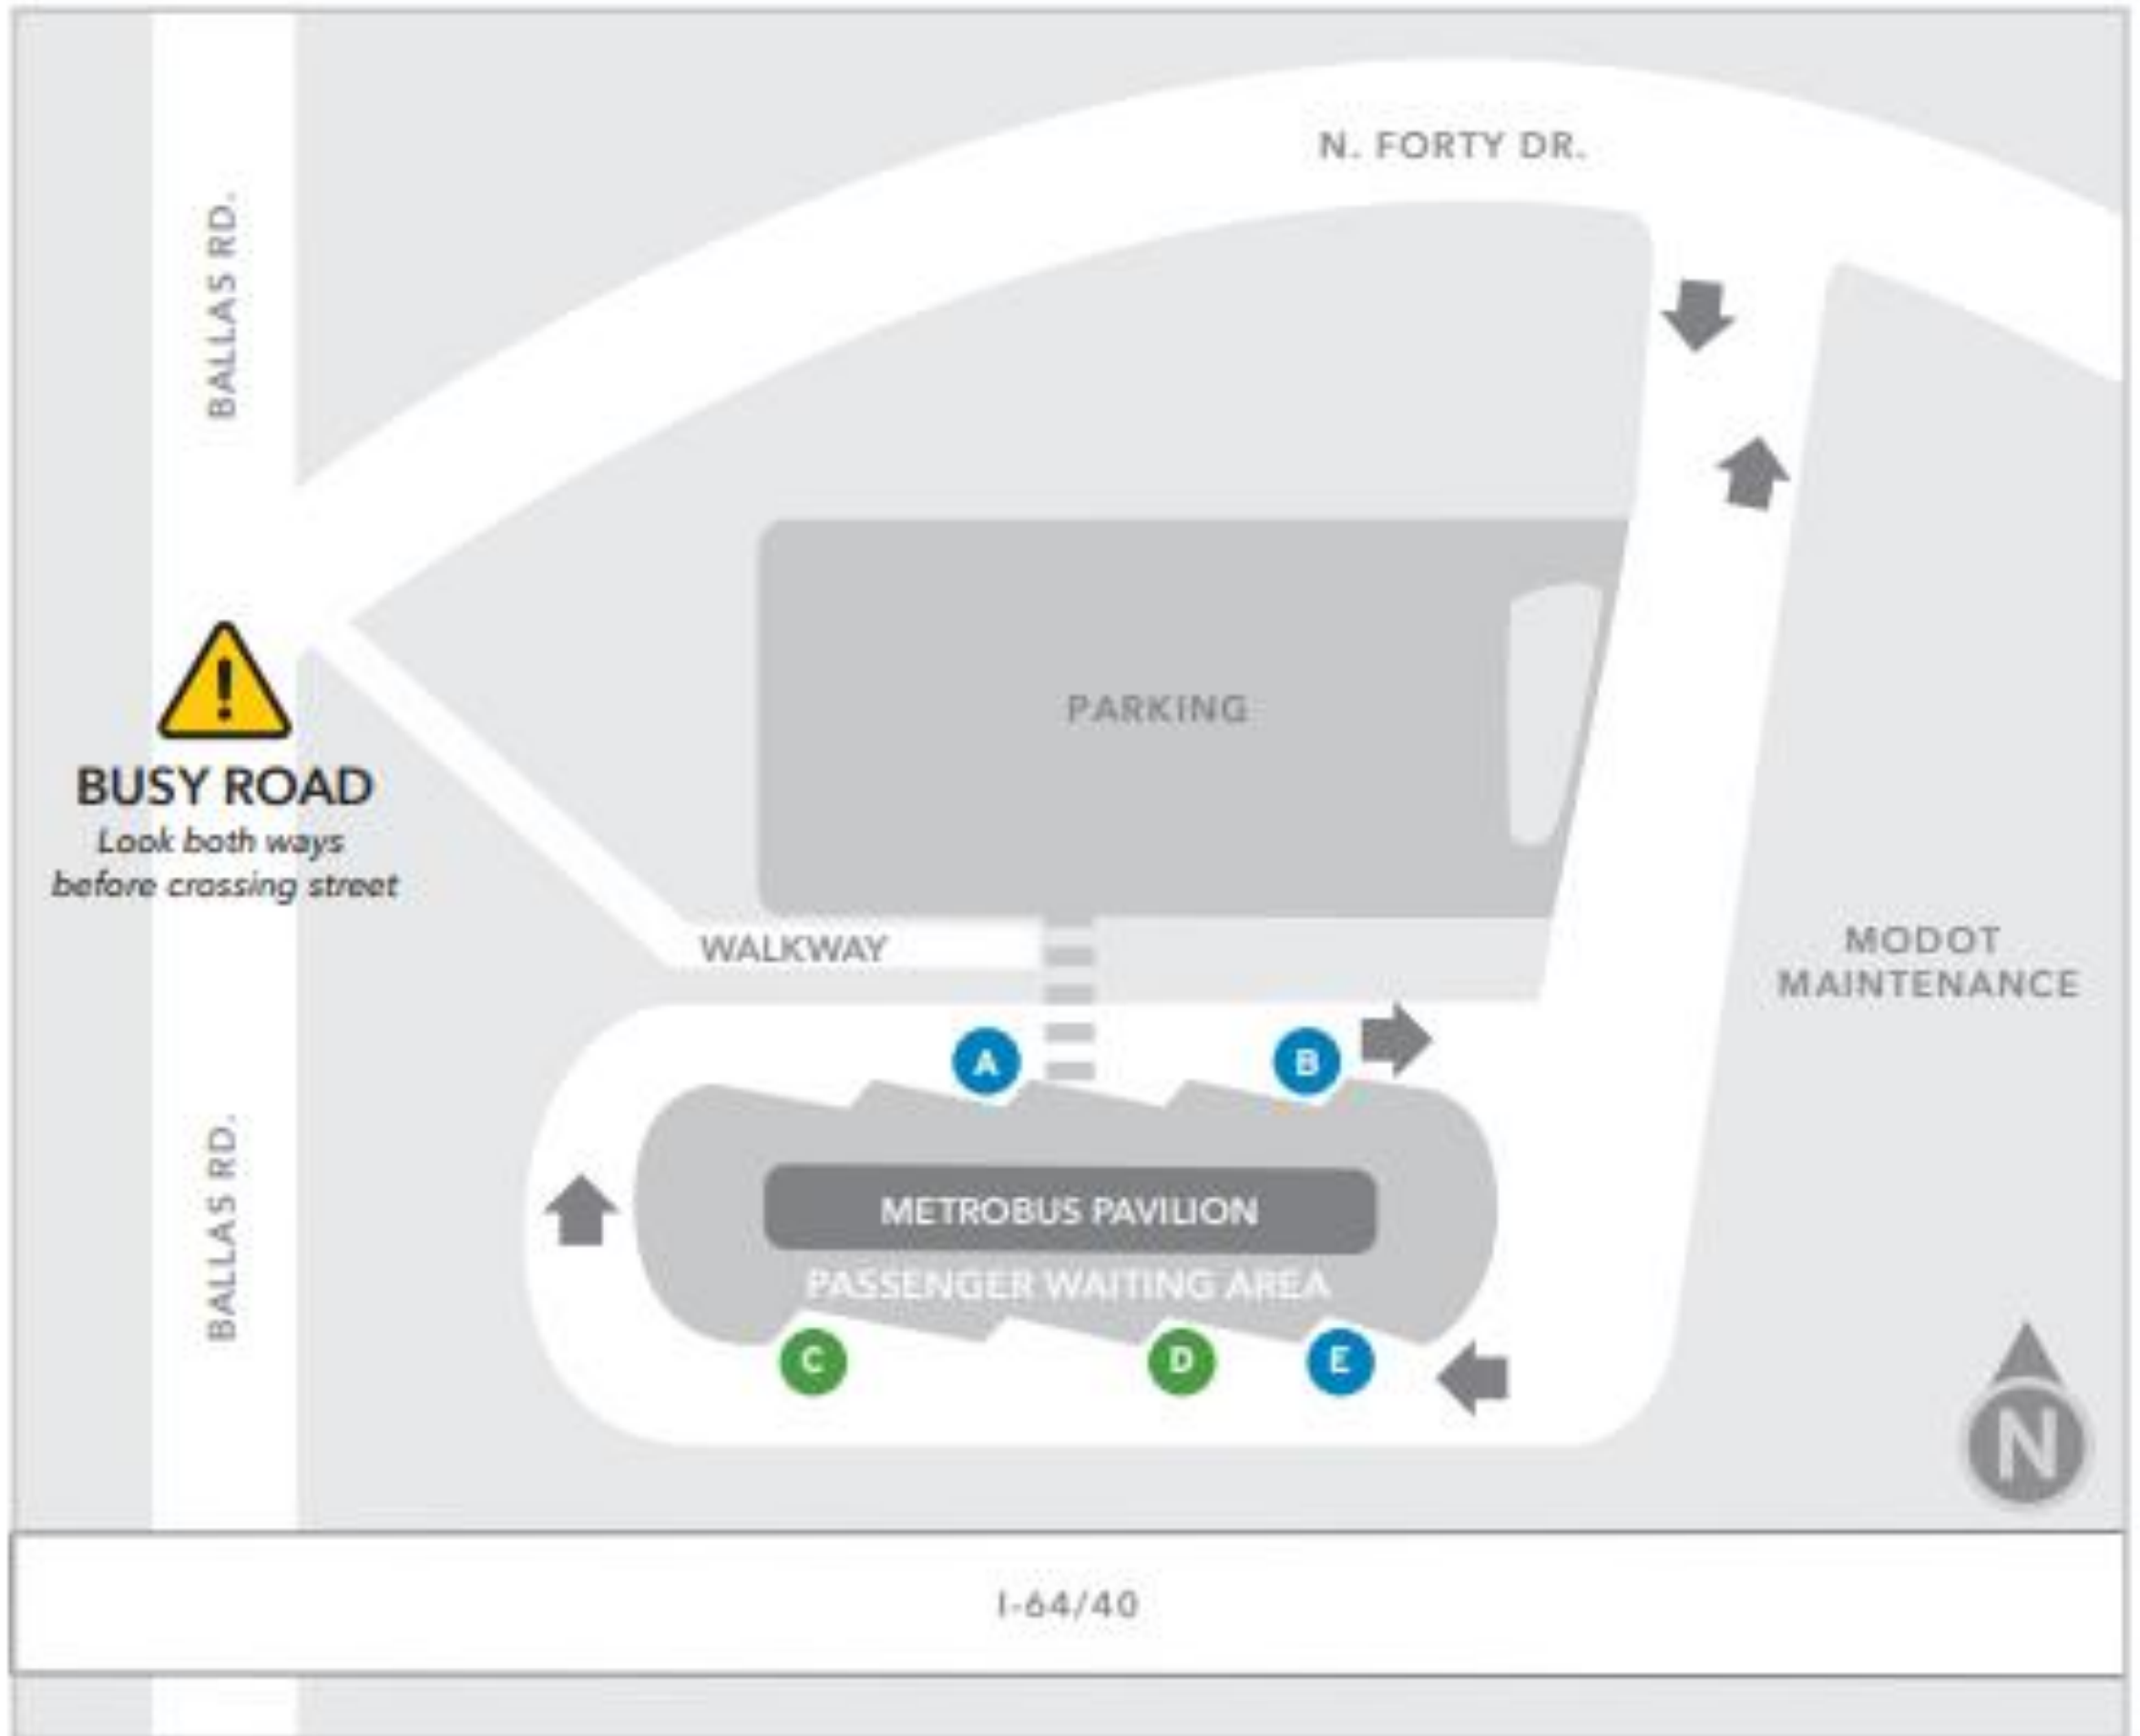

Bus Bay Map

Ballas TC

A #98 Ballas-North Hanley
To North Hanley TC

B #58 Chesterfield Valley
To Clayton TC

C Call-A-Ride

D Via Metro STL

E #58 Chesterfield Valley
To Chesterfield Valley