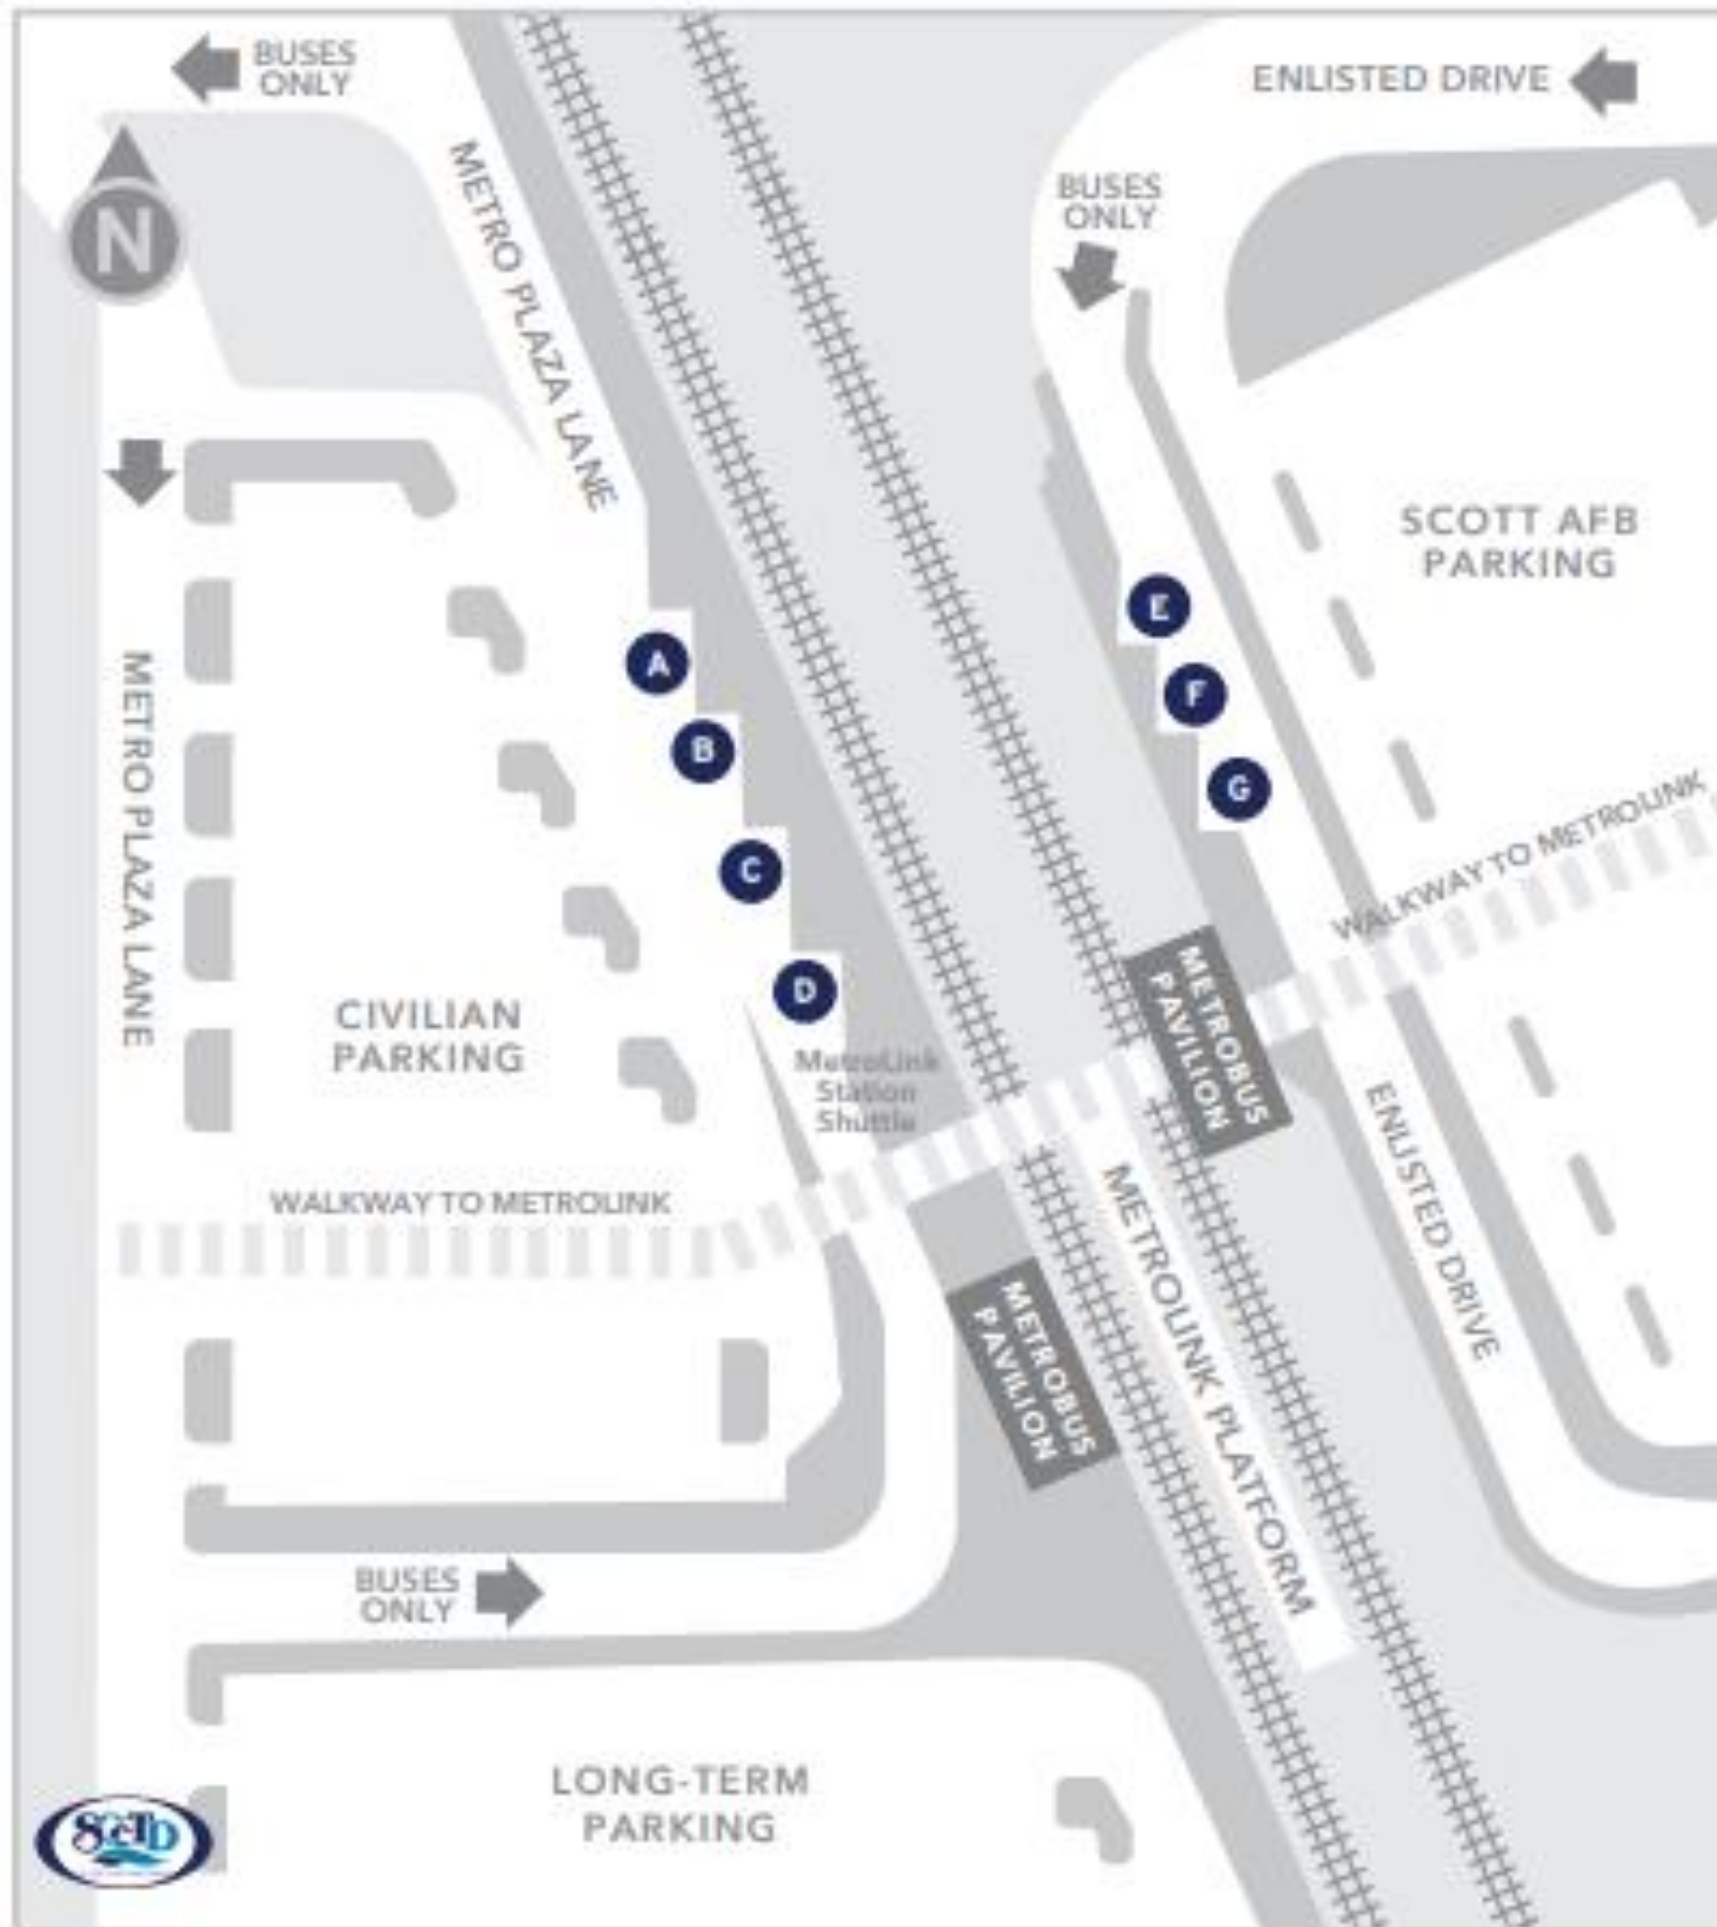

★ Via Metro STL

COMING SOON: Updated Map – Riverview

Riverview Transit Center Effective Date: September 30, 2019

COMING SOON: Updated Map – Rock Road

Rock Road Transit Center

Effective Date: September 30, 2019

Bus Bay Map

Shiloh-Scott TC

- | | |
|--|---|
| A South Central Transit
To New Baden | E #21 Main Base Shuttle |
| B SCCTD VanGo | F #21X East Base Shuttle |
| C #12 O'Fallon-Fairview Heights
To Fairview Heights TC | G SCCTD Flyer
Scott Air Force Base Zone |
| D ATS | |