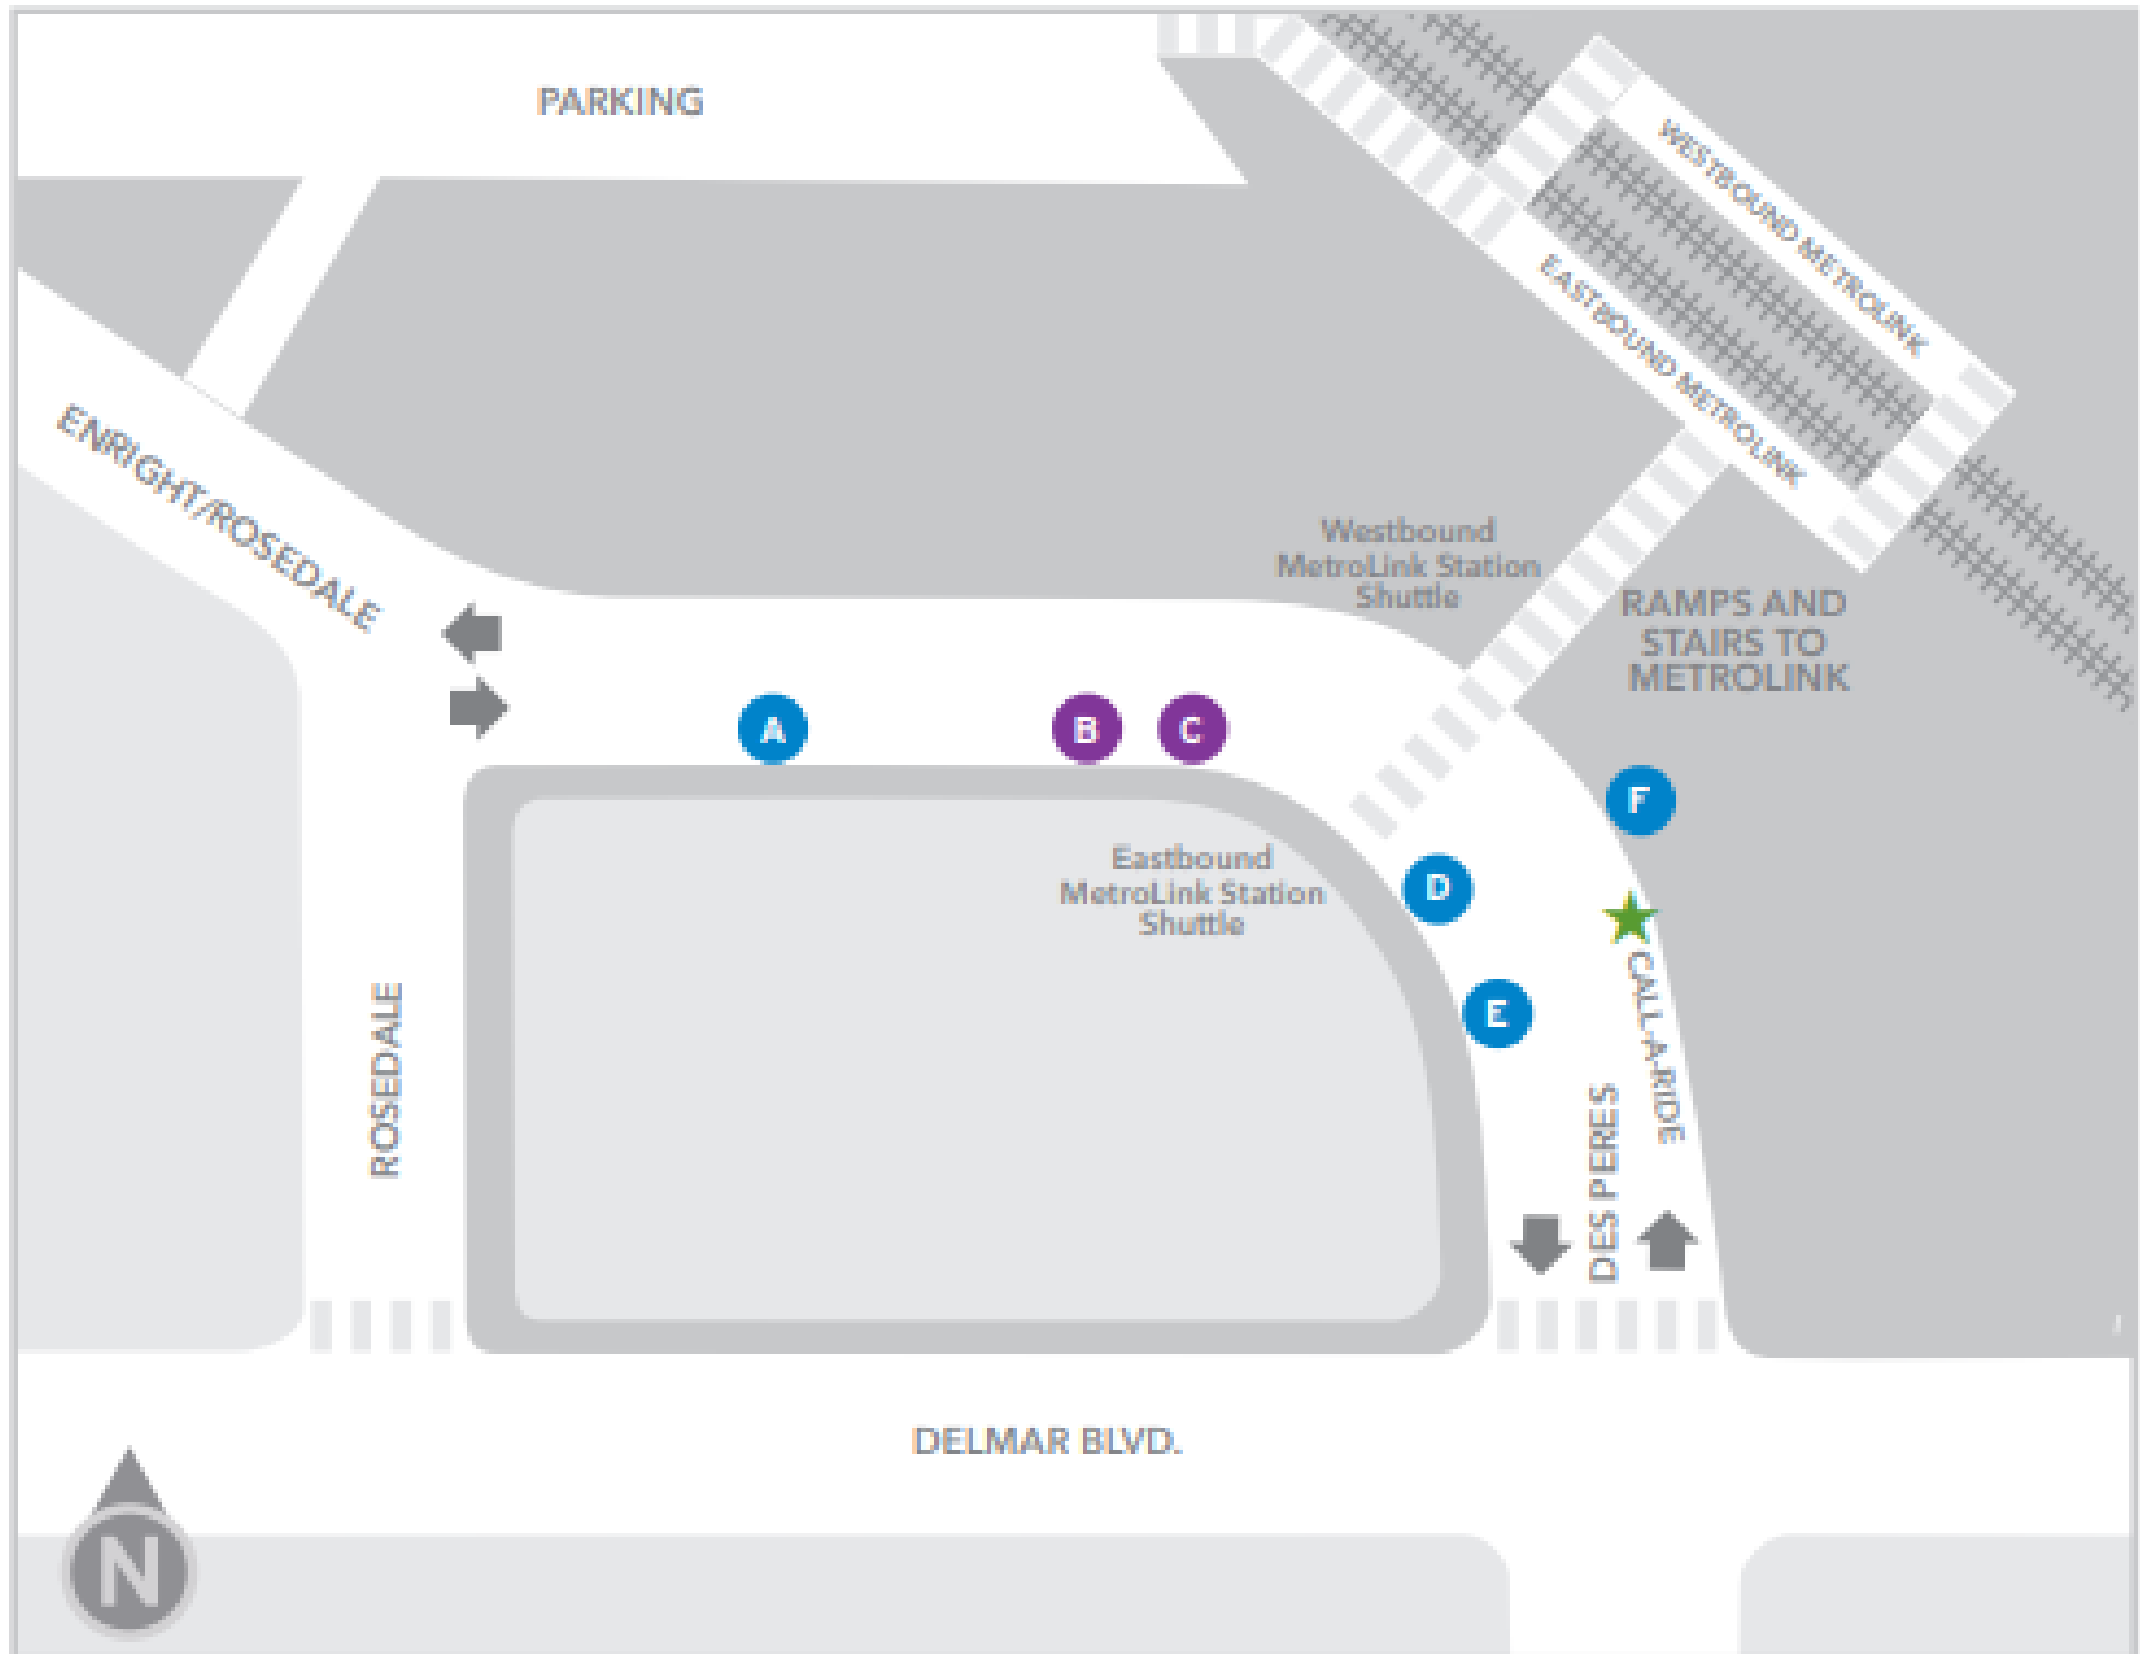

#10 Gravois-Lindell
To Gravois-Hampton TC

#1 Gold
To Mallinckrodt Center TC

Call-A-Ride

Bus Bay Map

Delmar Loop TC

#91 Olive
To Chesterfield Mall

#16 City Limits
To Shrewsbury-Lansdowne I-44 TC

#16 City Limits
To Riverview TC