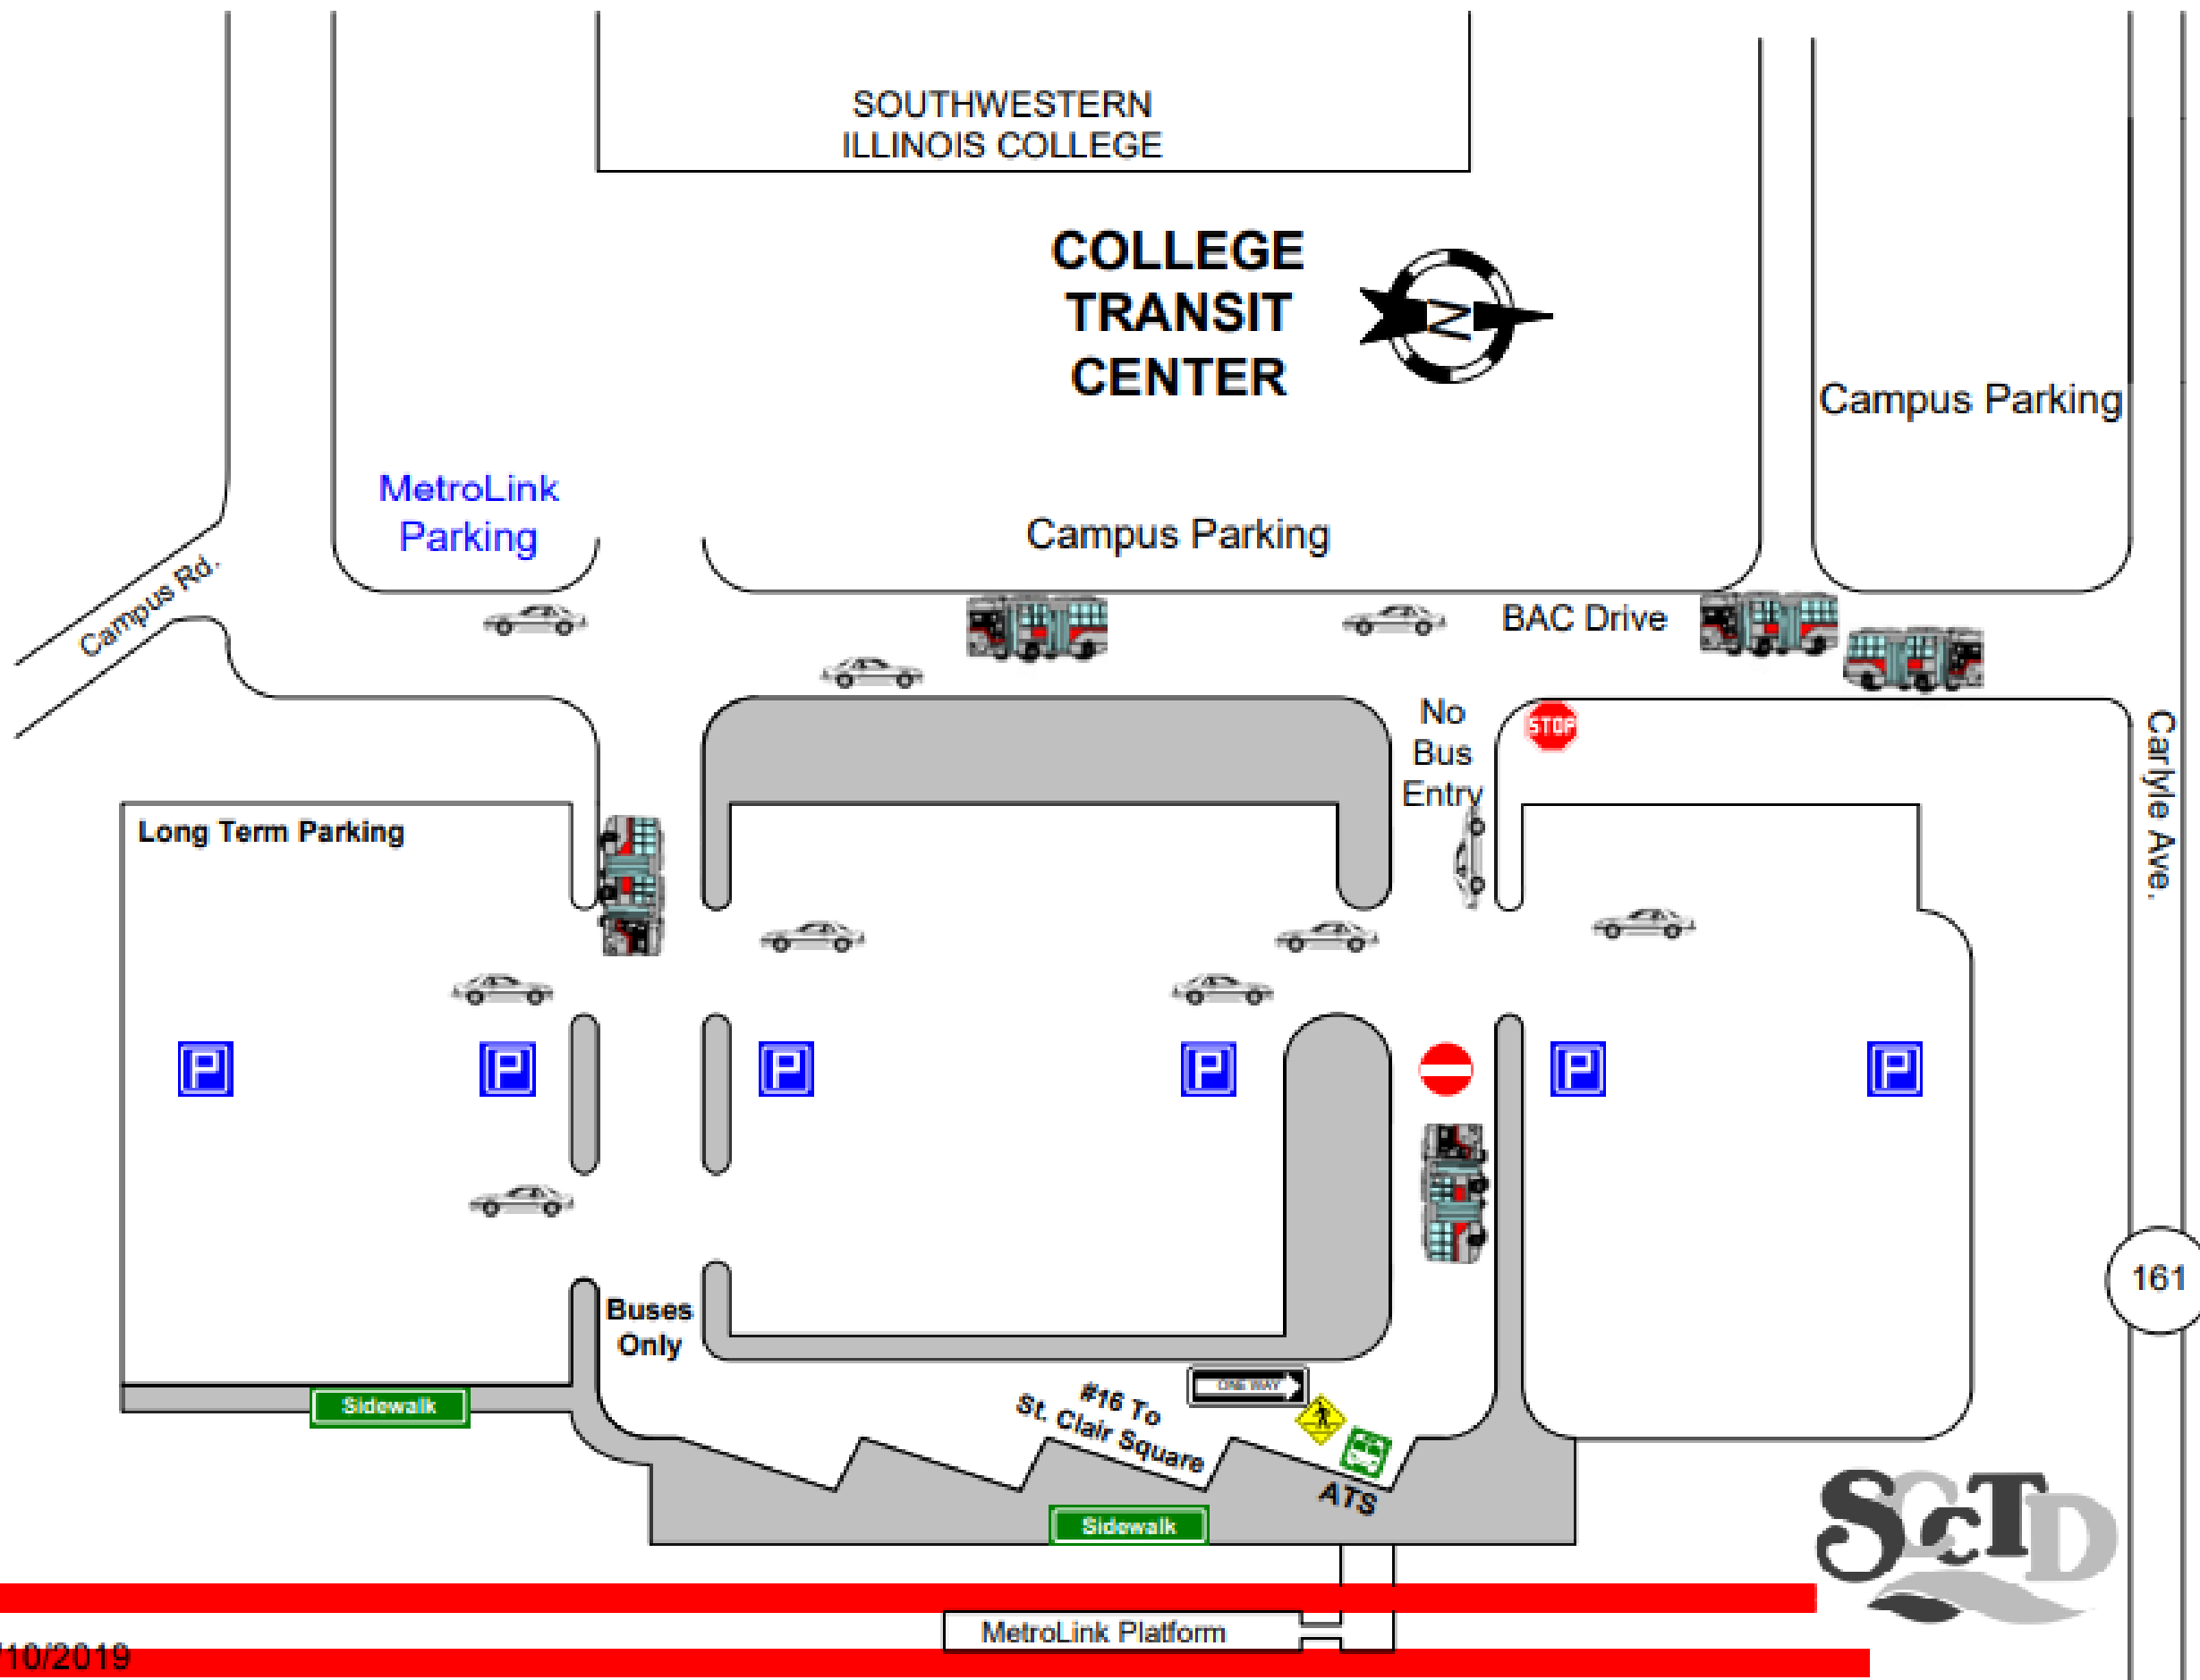

COMING SOON: Updated Map – Clayton

Clayton Transit Center

Effective Date: March 16, 2020r

Metro

Parking
Garage
Exit

Parking
Garage
Entrance

65 Outer Forty

47 To N. Hanley

97 To Civic Center TC

South Meramec

South Central

Call a Ride

58 To Chesterfield Valley

33 Midland

COMING SOON: Updated Map – College

5/10/2019

#10 Gravois-Lindell
To Gravois-Hampton TC

#1 Gold
To Mallinckrodt Center TC

Call-A-Ride

Bus Bay Map

Delmar Loop TC

#91 Olive
To Chesterfield Mall

#16 City Limits
To Shrewsbury-Lansdowne I-44 TC

#16 City Limits
To Riverview TC