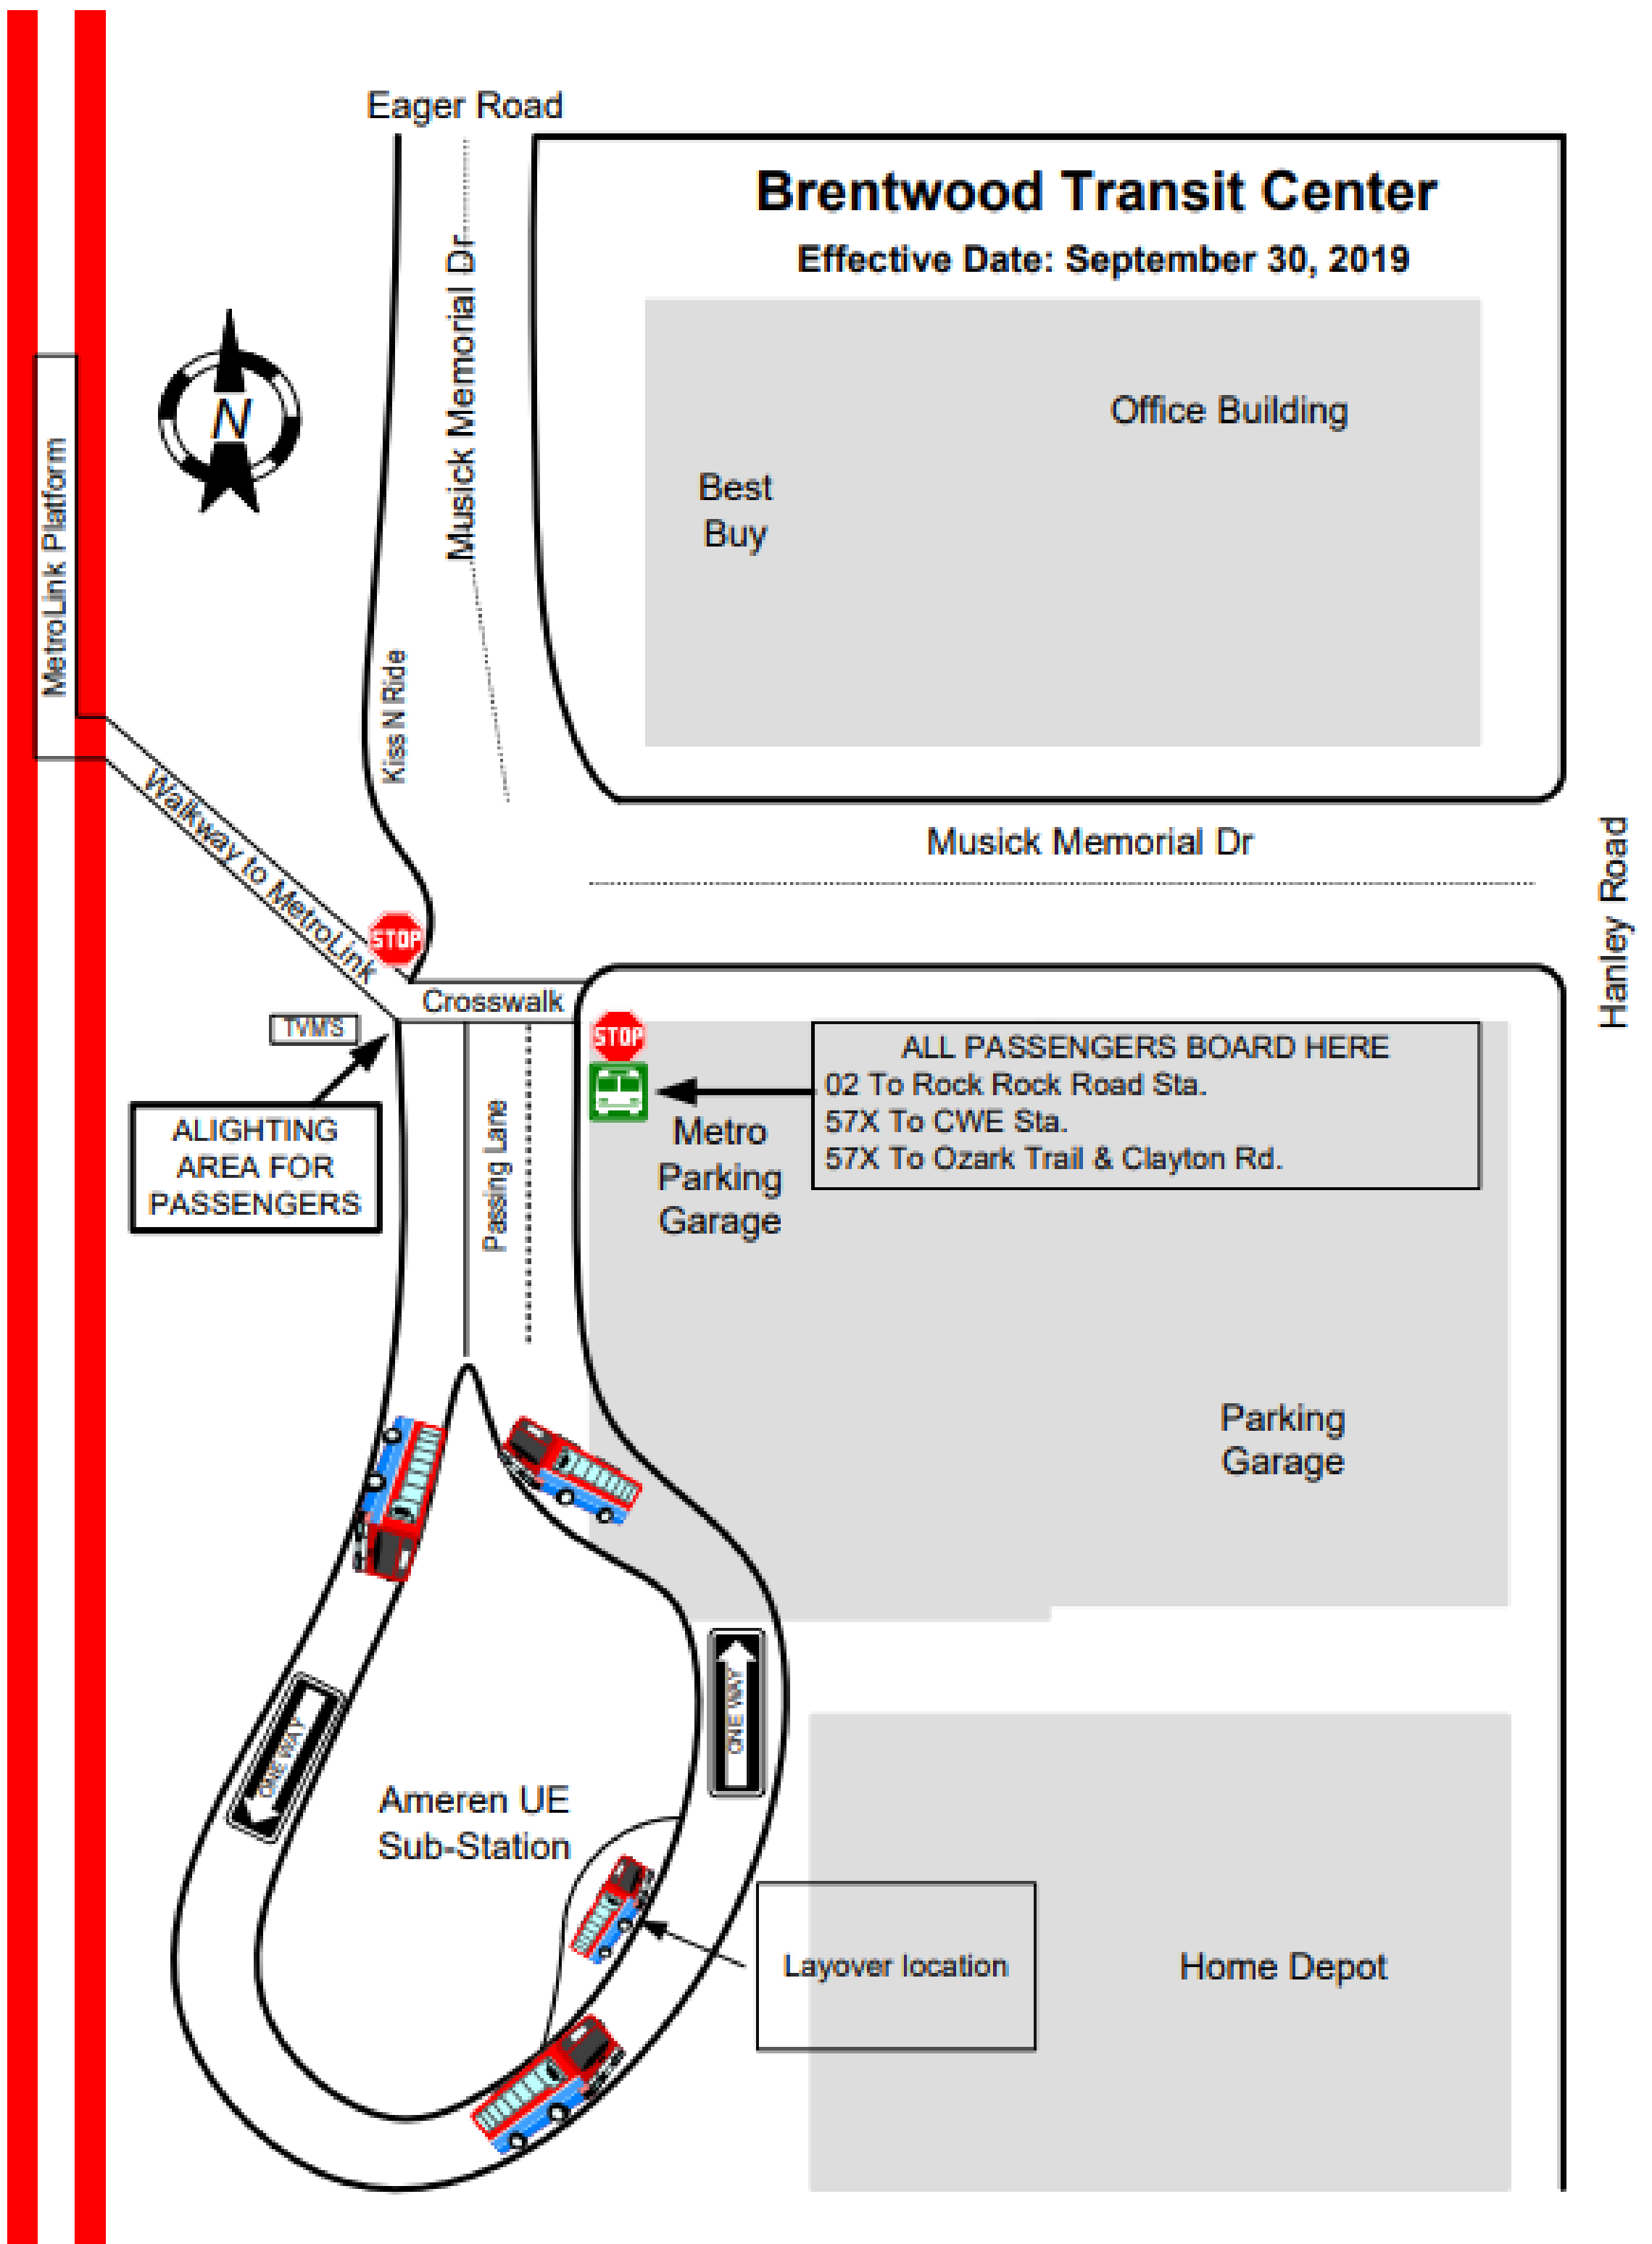

COMING SOON: Updated Map – Brentwood I-64