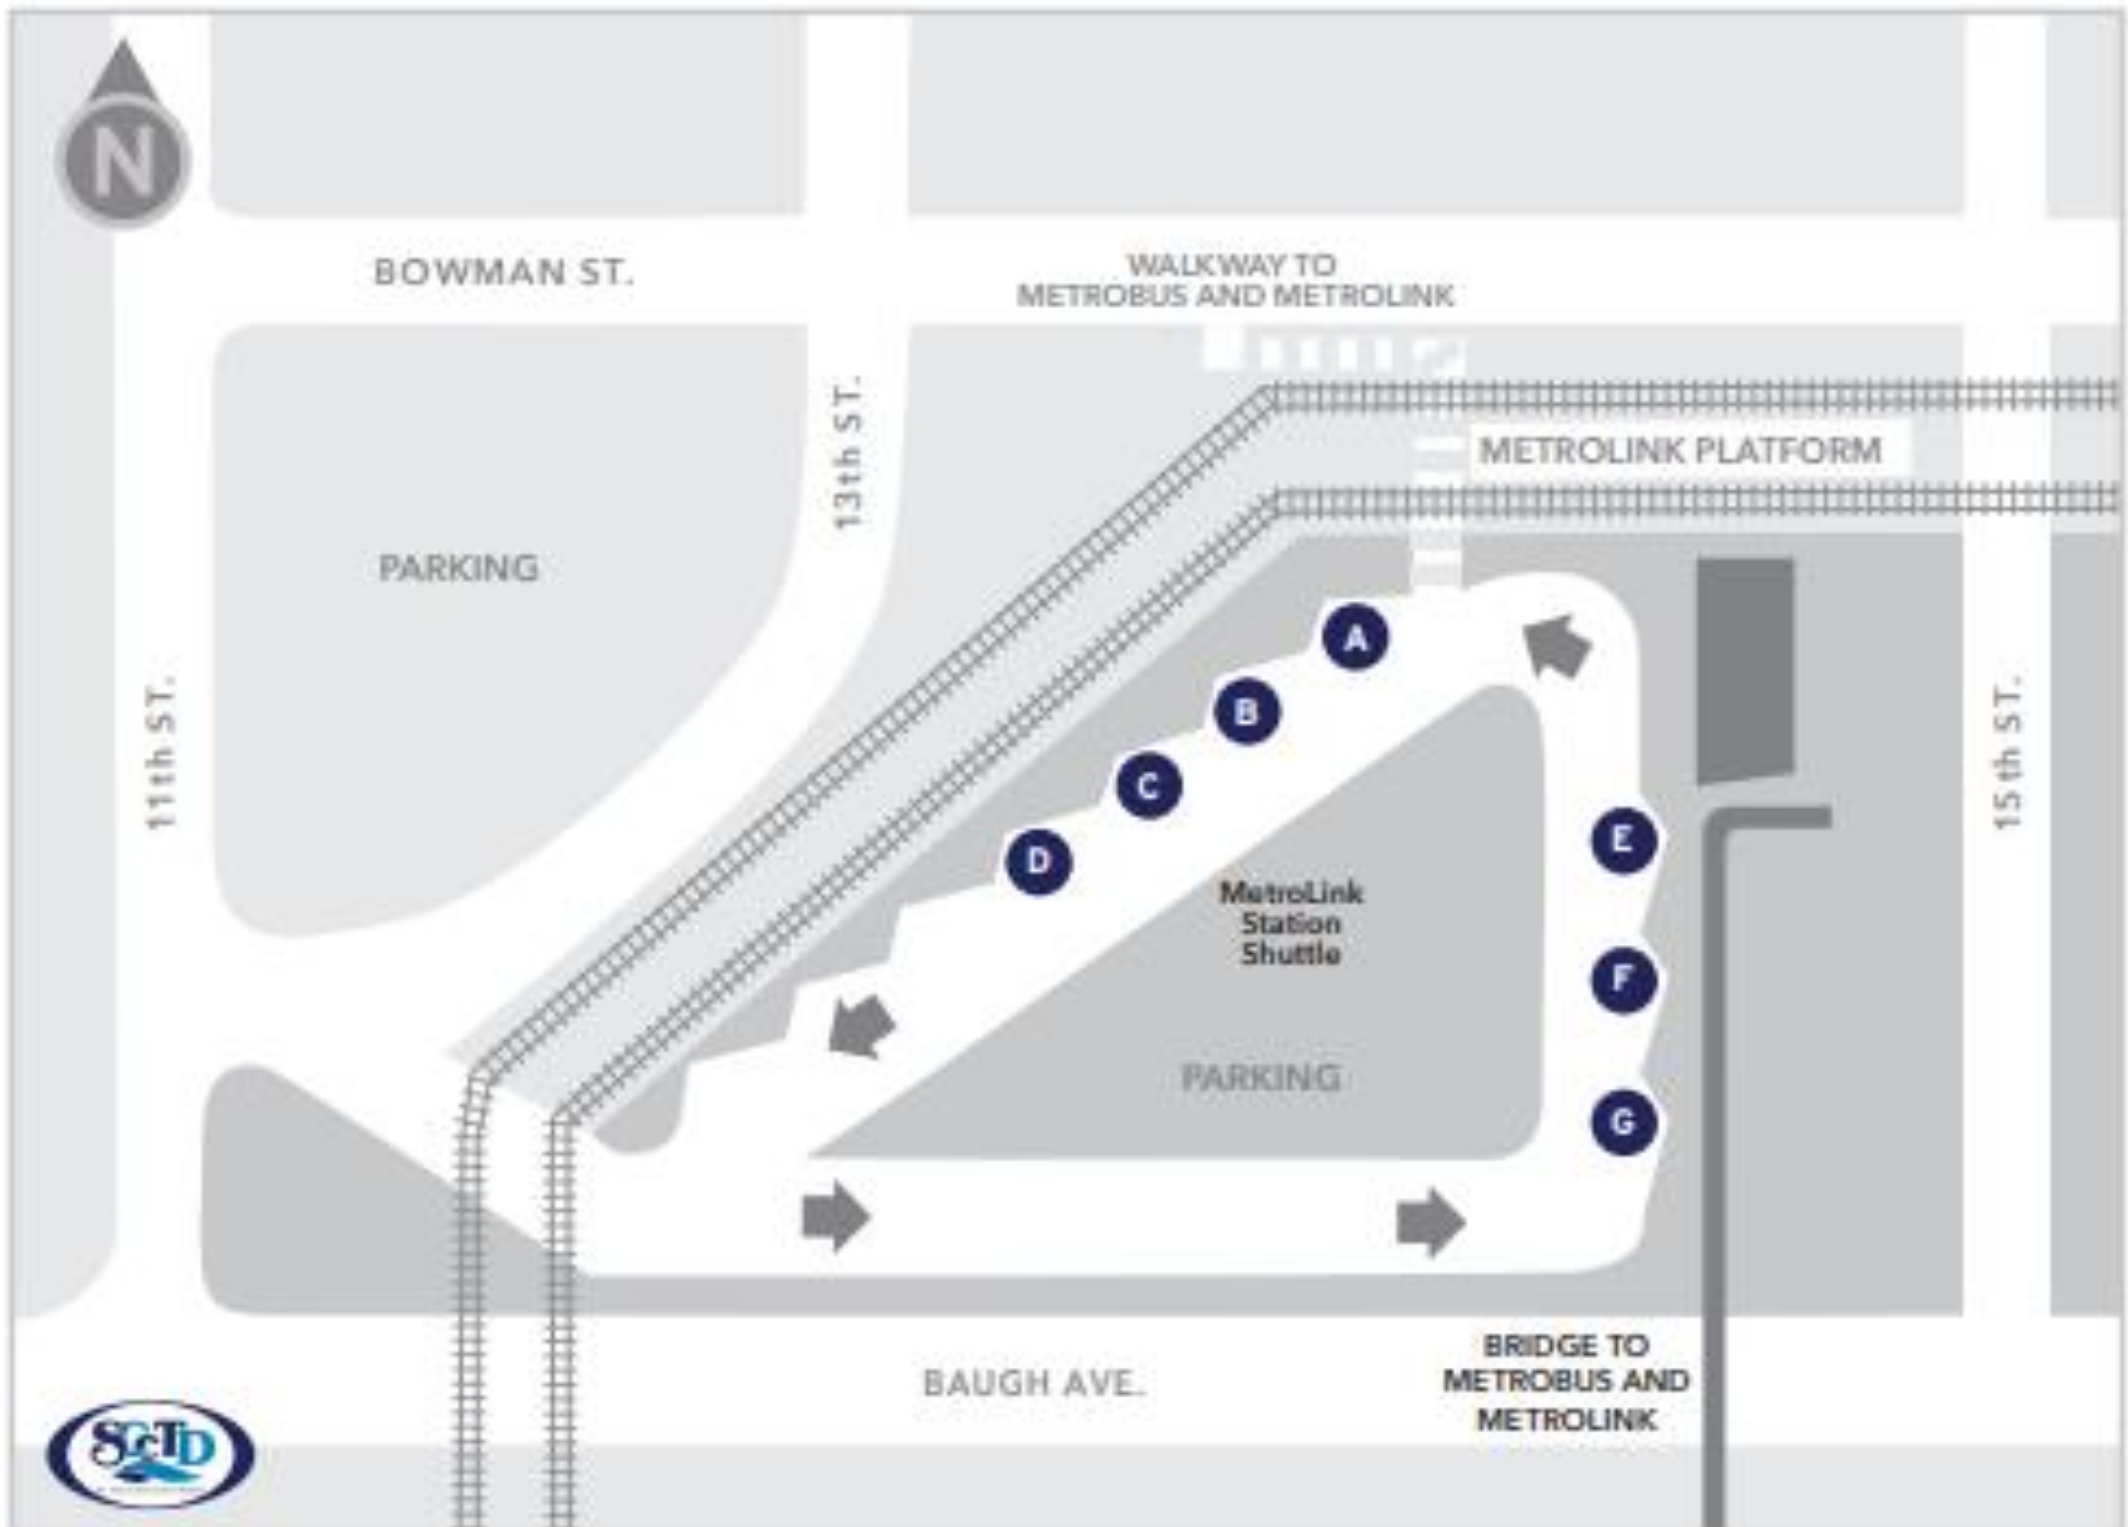

#10 Gravois-Lindell
To Gravois-Hampton TC

#1 Gold
To Mallinckrodt Center TC

Call-A-Ride

Bus Bay Map

Delmar Loop TC

#91 Olive
To Chesterfield Mall

#16 City Limits
To Shrewsbury-Lansdowne I-44 TC

#16 City Limits
To Riverview TC

#97 Delmar
To Civic Center TC

#2 Red
To Rock Road TC
To Brentwood I-64 TC

#97 Delmar
To Clayton TC

Call-A-Ride

Bus Bay Map

Emerson Park TC

A #5 MCT Tri-City Regional
To Granite City

E #8 Alta Sita
To Camp Jackson Rd. and Range Ln.