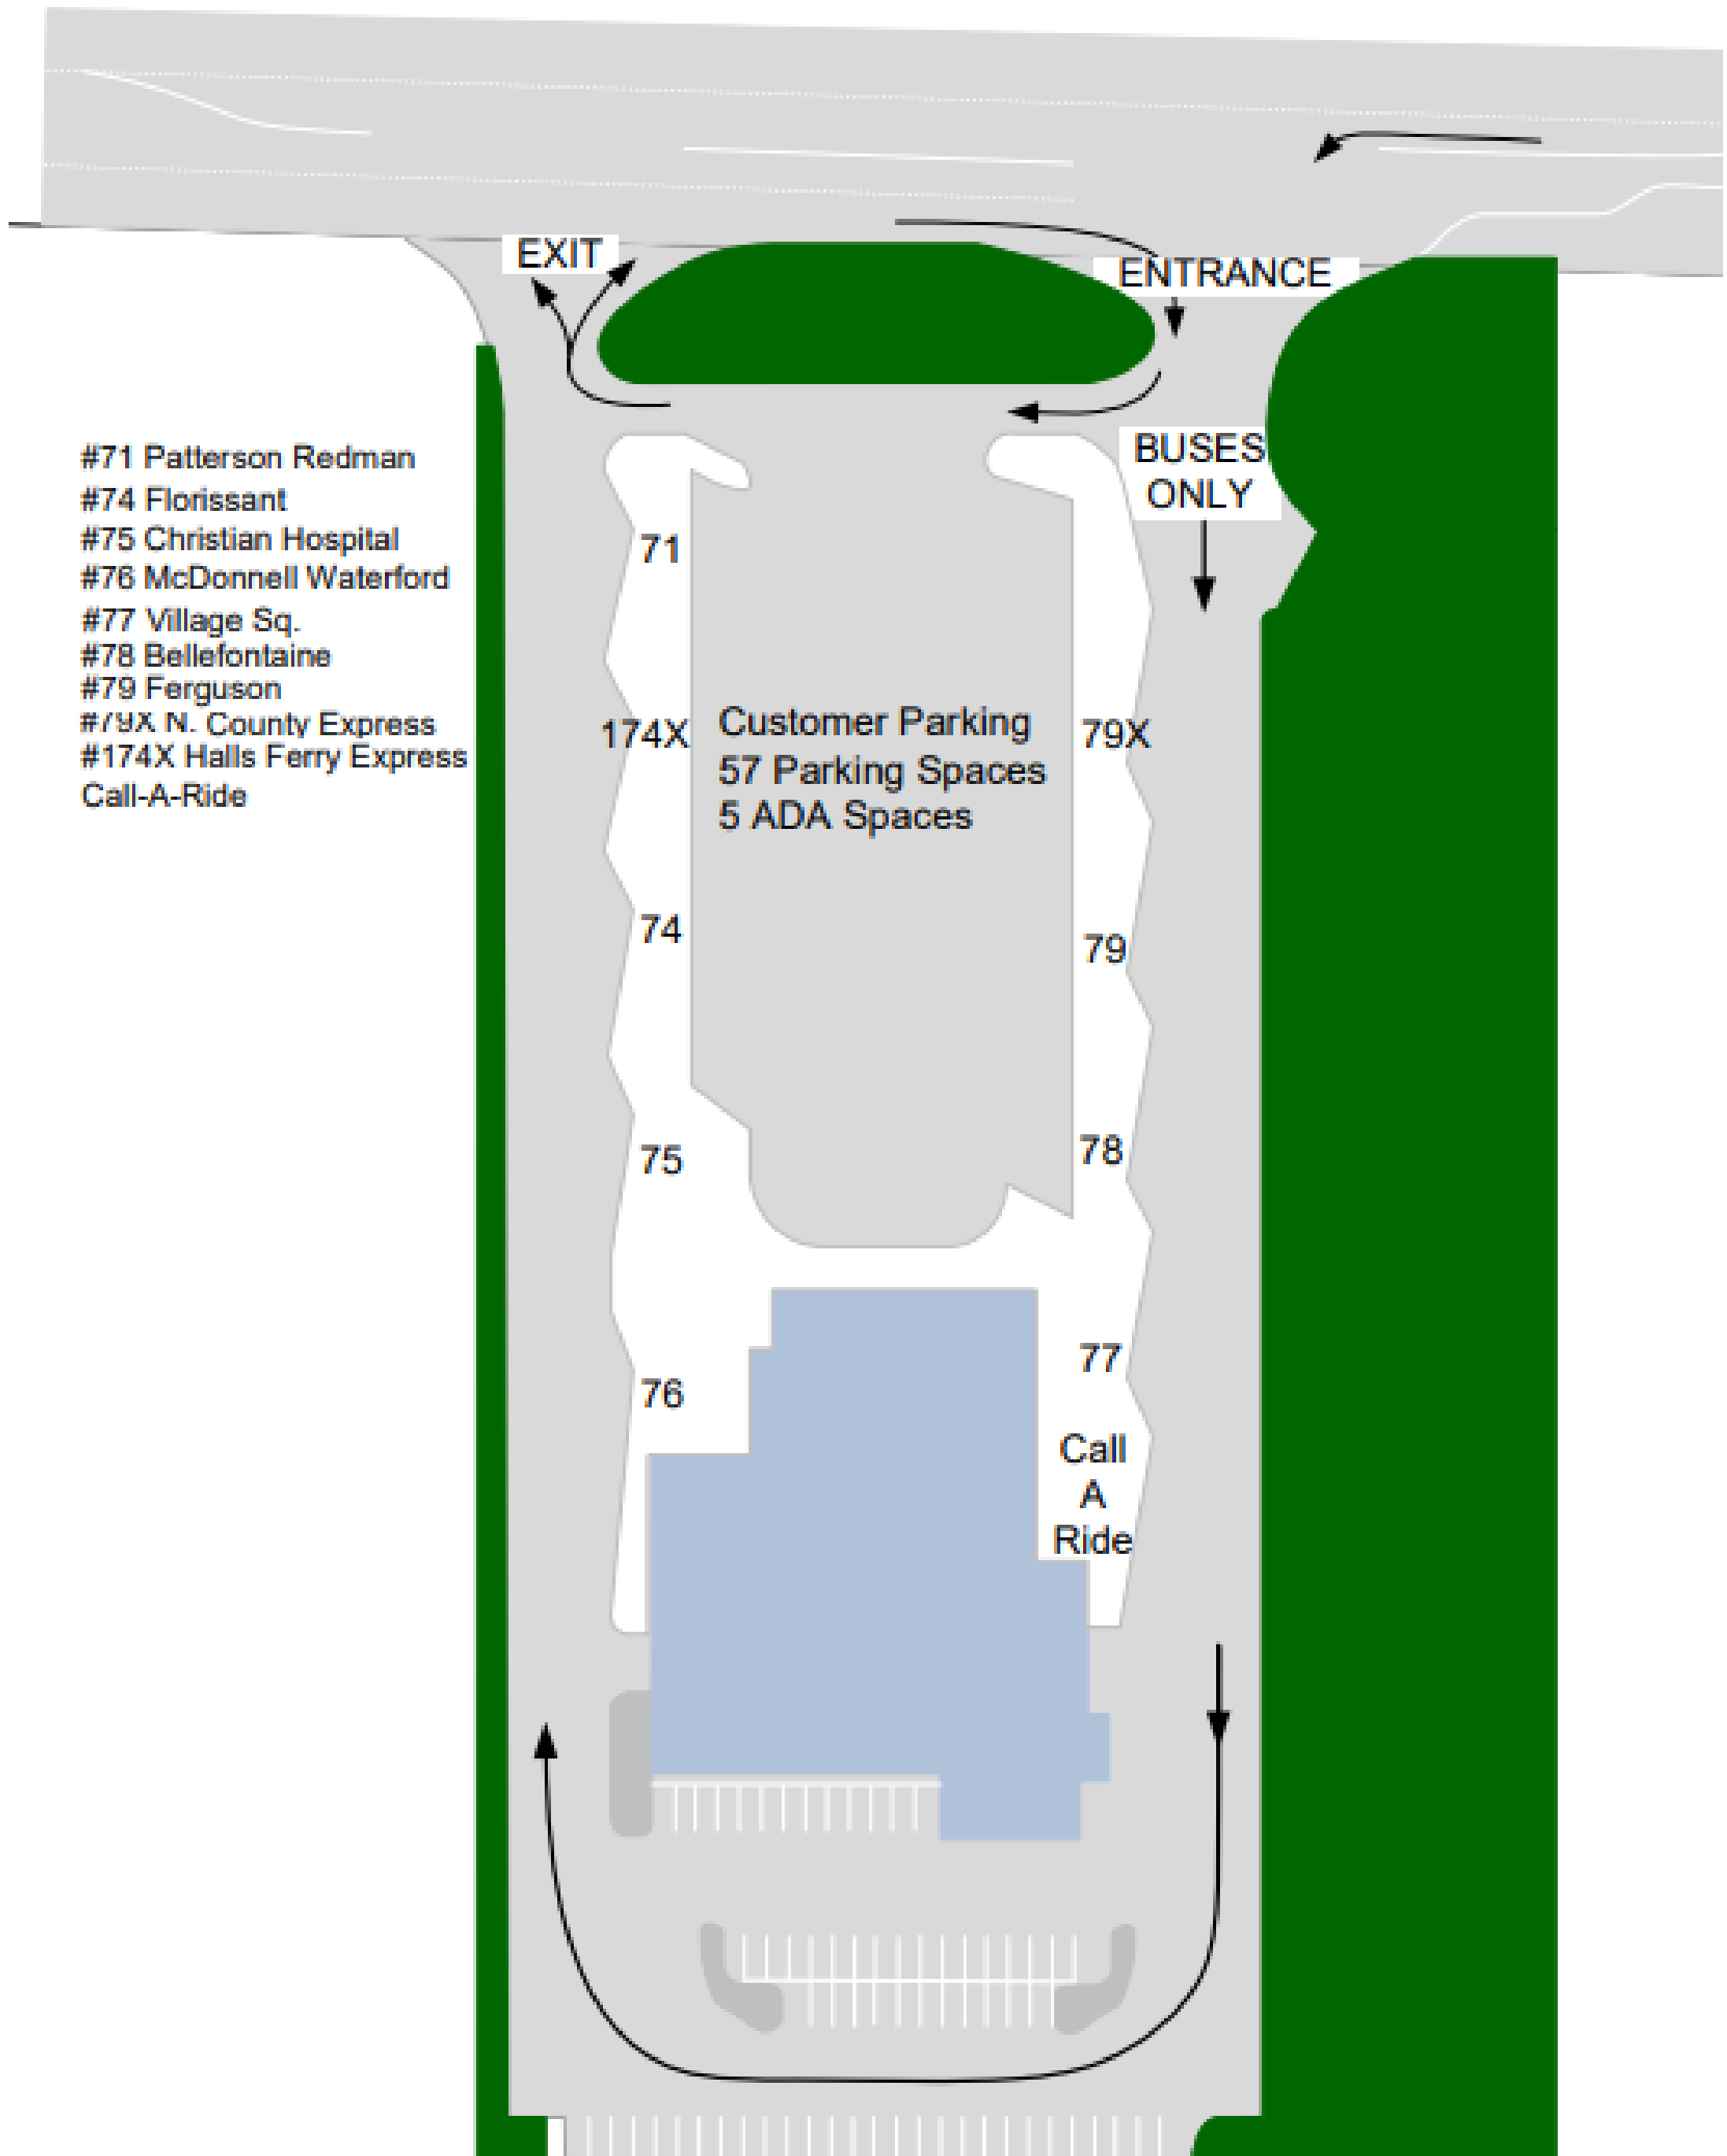

COMING SOON: Updated Map – North County

North County Transit Center

Effective Date: September 30, 2019