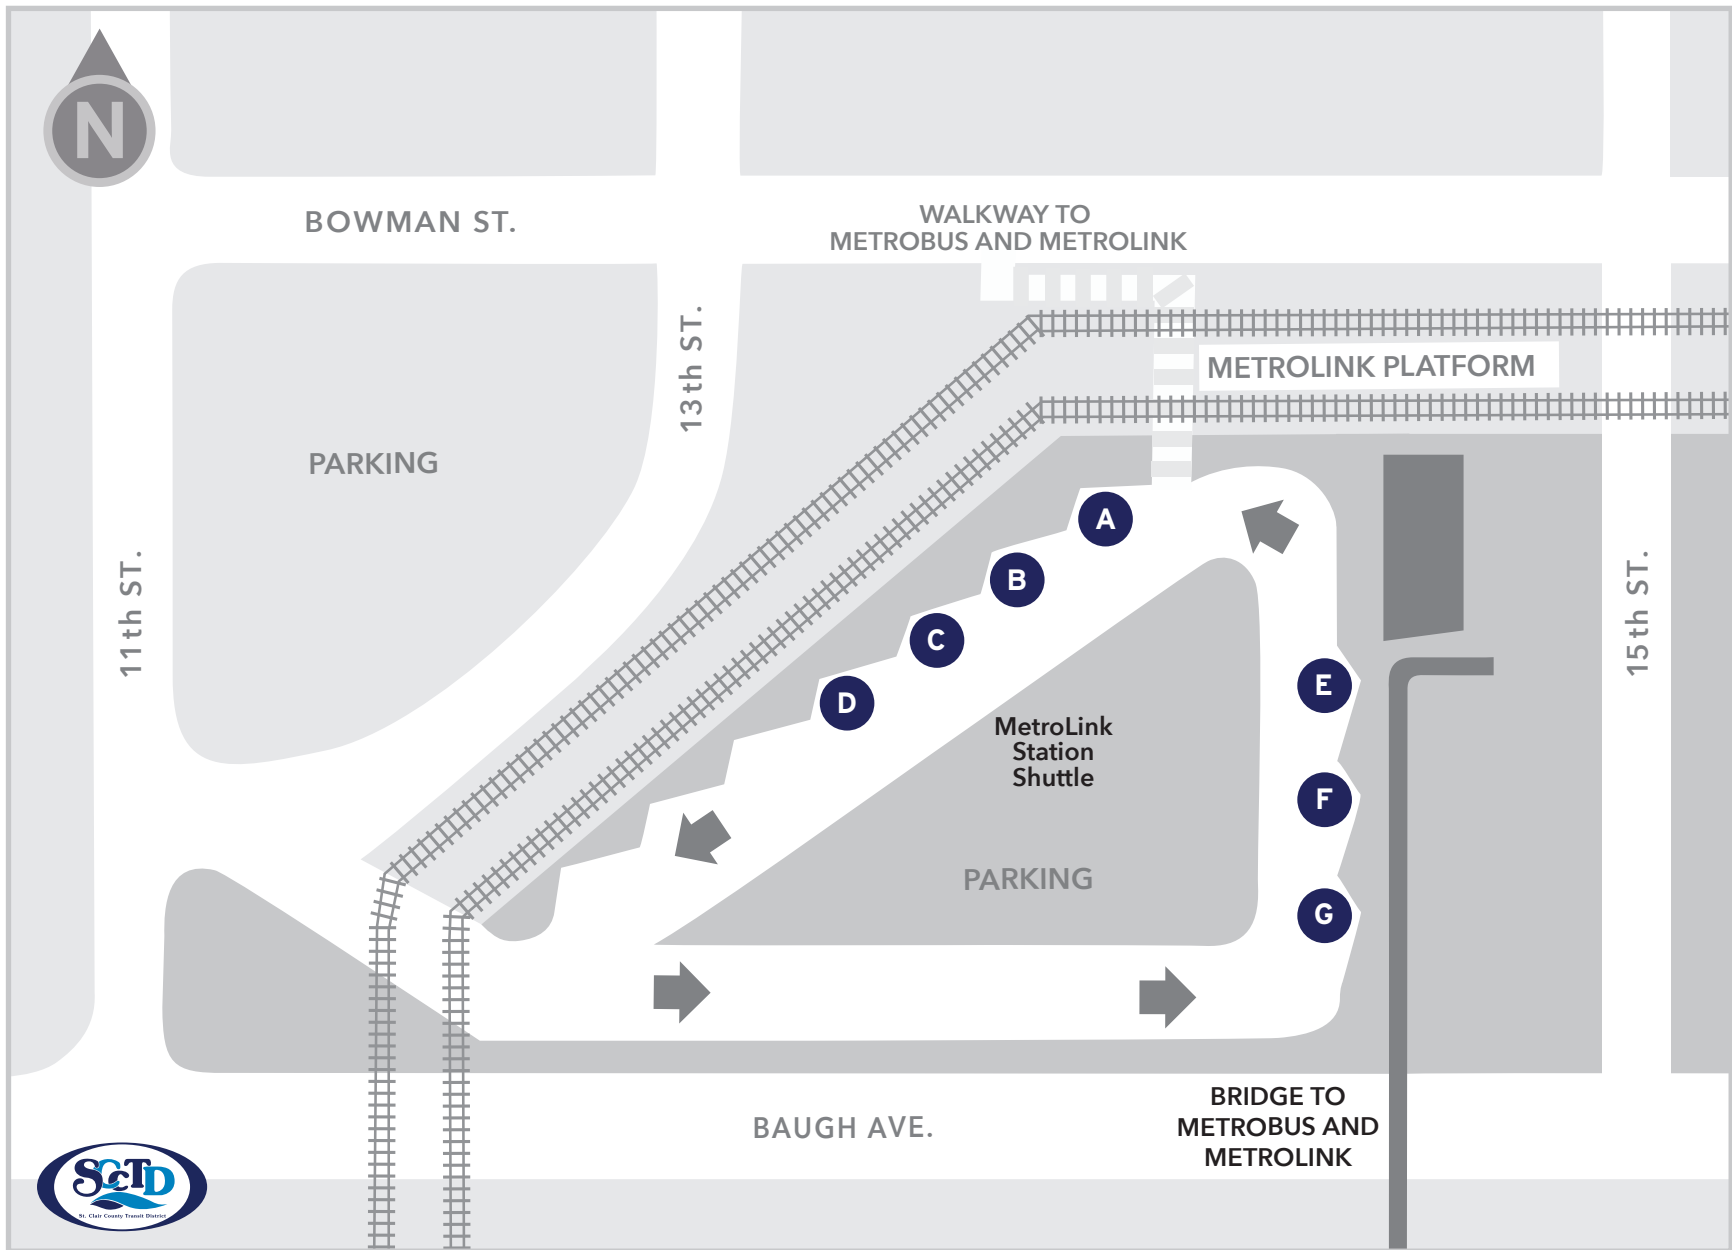

Bus Bay Map

Emerson Park TC

A

#5 MCT Tri-City Regional
To Granite City

E

#8 Alta Sita
To Camp Jackson Rd. and Range Ln.

B

ATS/SCCTD Flyer
Brooklyn Zone
East St. Louis Zone
Fairmont City Zone

F

#6 Rosemont
To Fairview Heights TC

C

#18 MCT Collinsville Regional
To MCT Collinsville Station

G

#9 Washington Park
To Washington Park TC

D

#20X MCT Gateway Commerce
Center Express

Visit MetroStLouis.org or contact **Metro Transit Information**
M-F 7 a.m.-6 p.m. | 314.231.2345 | 618.271.2345 | Text 314.207.9786
For **SCCTD Flyer** visit SCCTD.ORG or call 618.800.6884