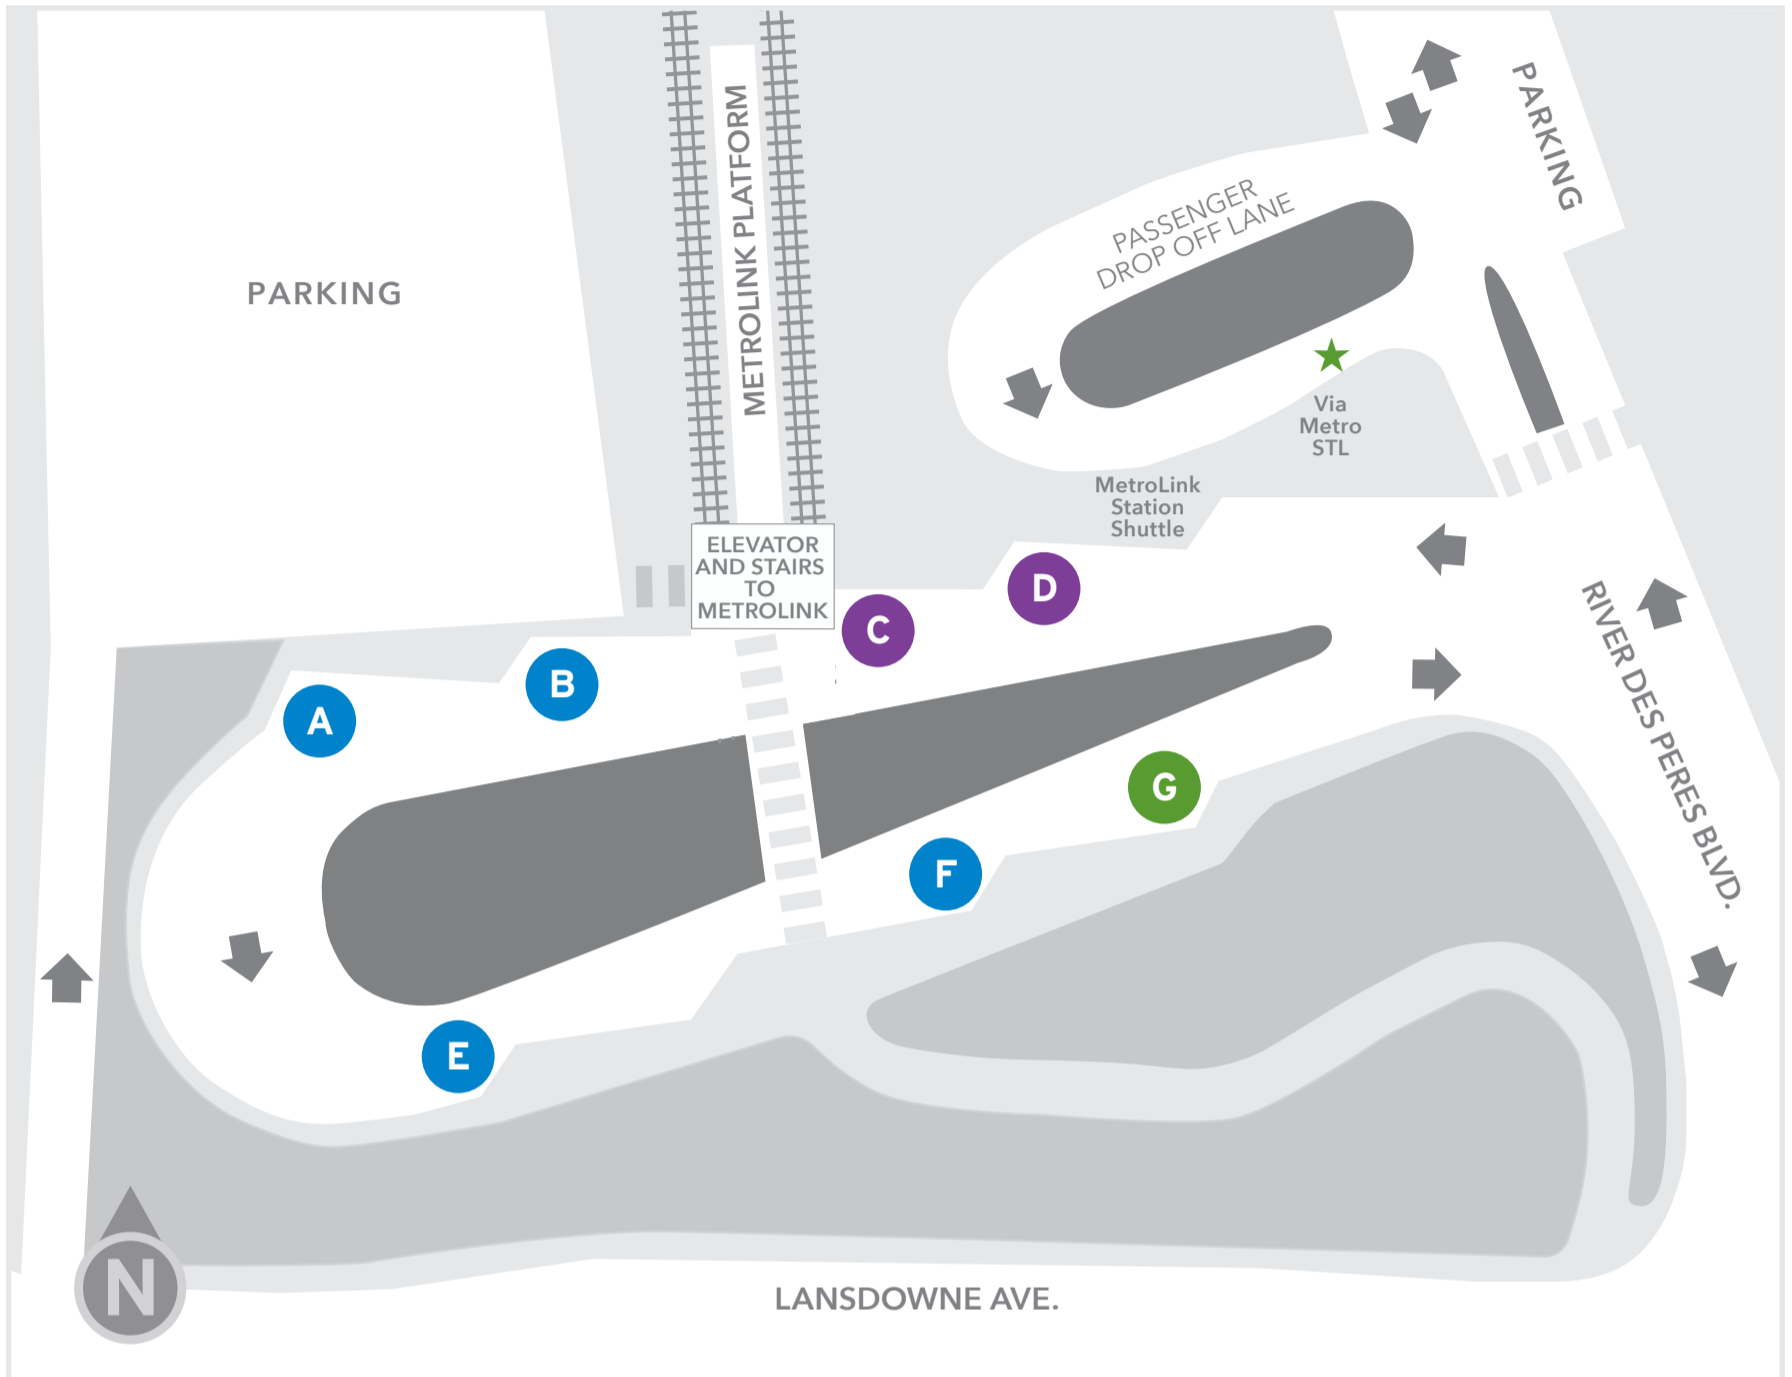

Bus Bay Map

Shrewsbury-Lansdowne I-44 TC

#30 Arsenal
To Civic Center TC

#21 Watson Rd.
To STLCC Meramec
To Fenton-Assembly Pkwy.

#16 City Limits
To Riverview TC

#11 Chippewa
To Civic Center TC

#9 Oakville
To Telegraph Rd. and Baumgartner Rd.

#56 Kirkwood-Webster
To STLCC Meramec

Call-A-Ride

Via Metro STL

FREQUENT

LOCAL

EXPRESS

COMMUNITY

Visit MetroStLouis.org or contact Metro Transit Information
M-F 7 a.m.-6 p.m. | 314.231.2345 | 618.271.2345 | Text 314.207.9786

metro
A Bi-State Development Enterprise