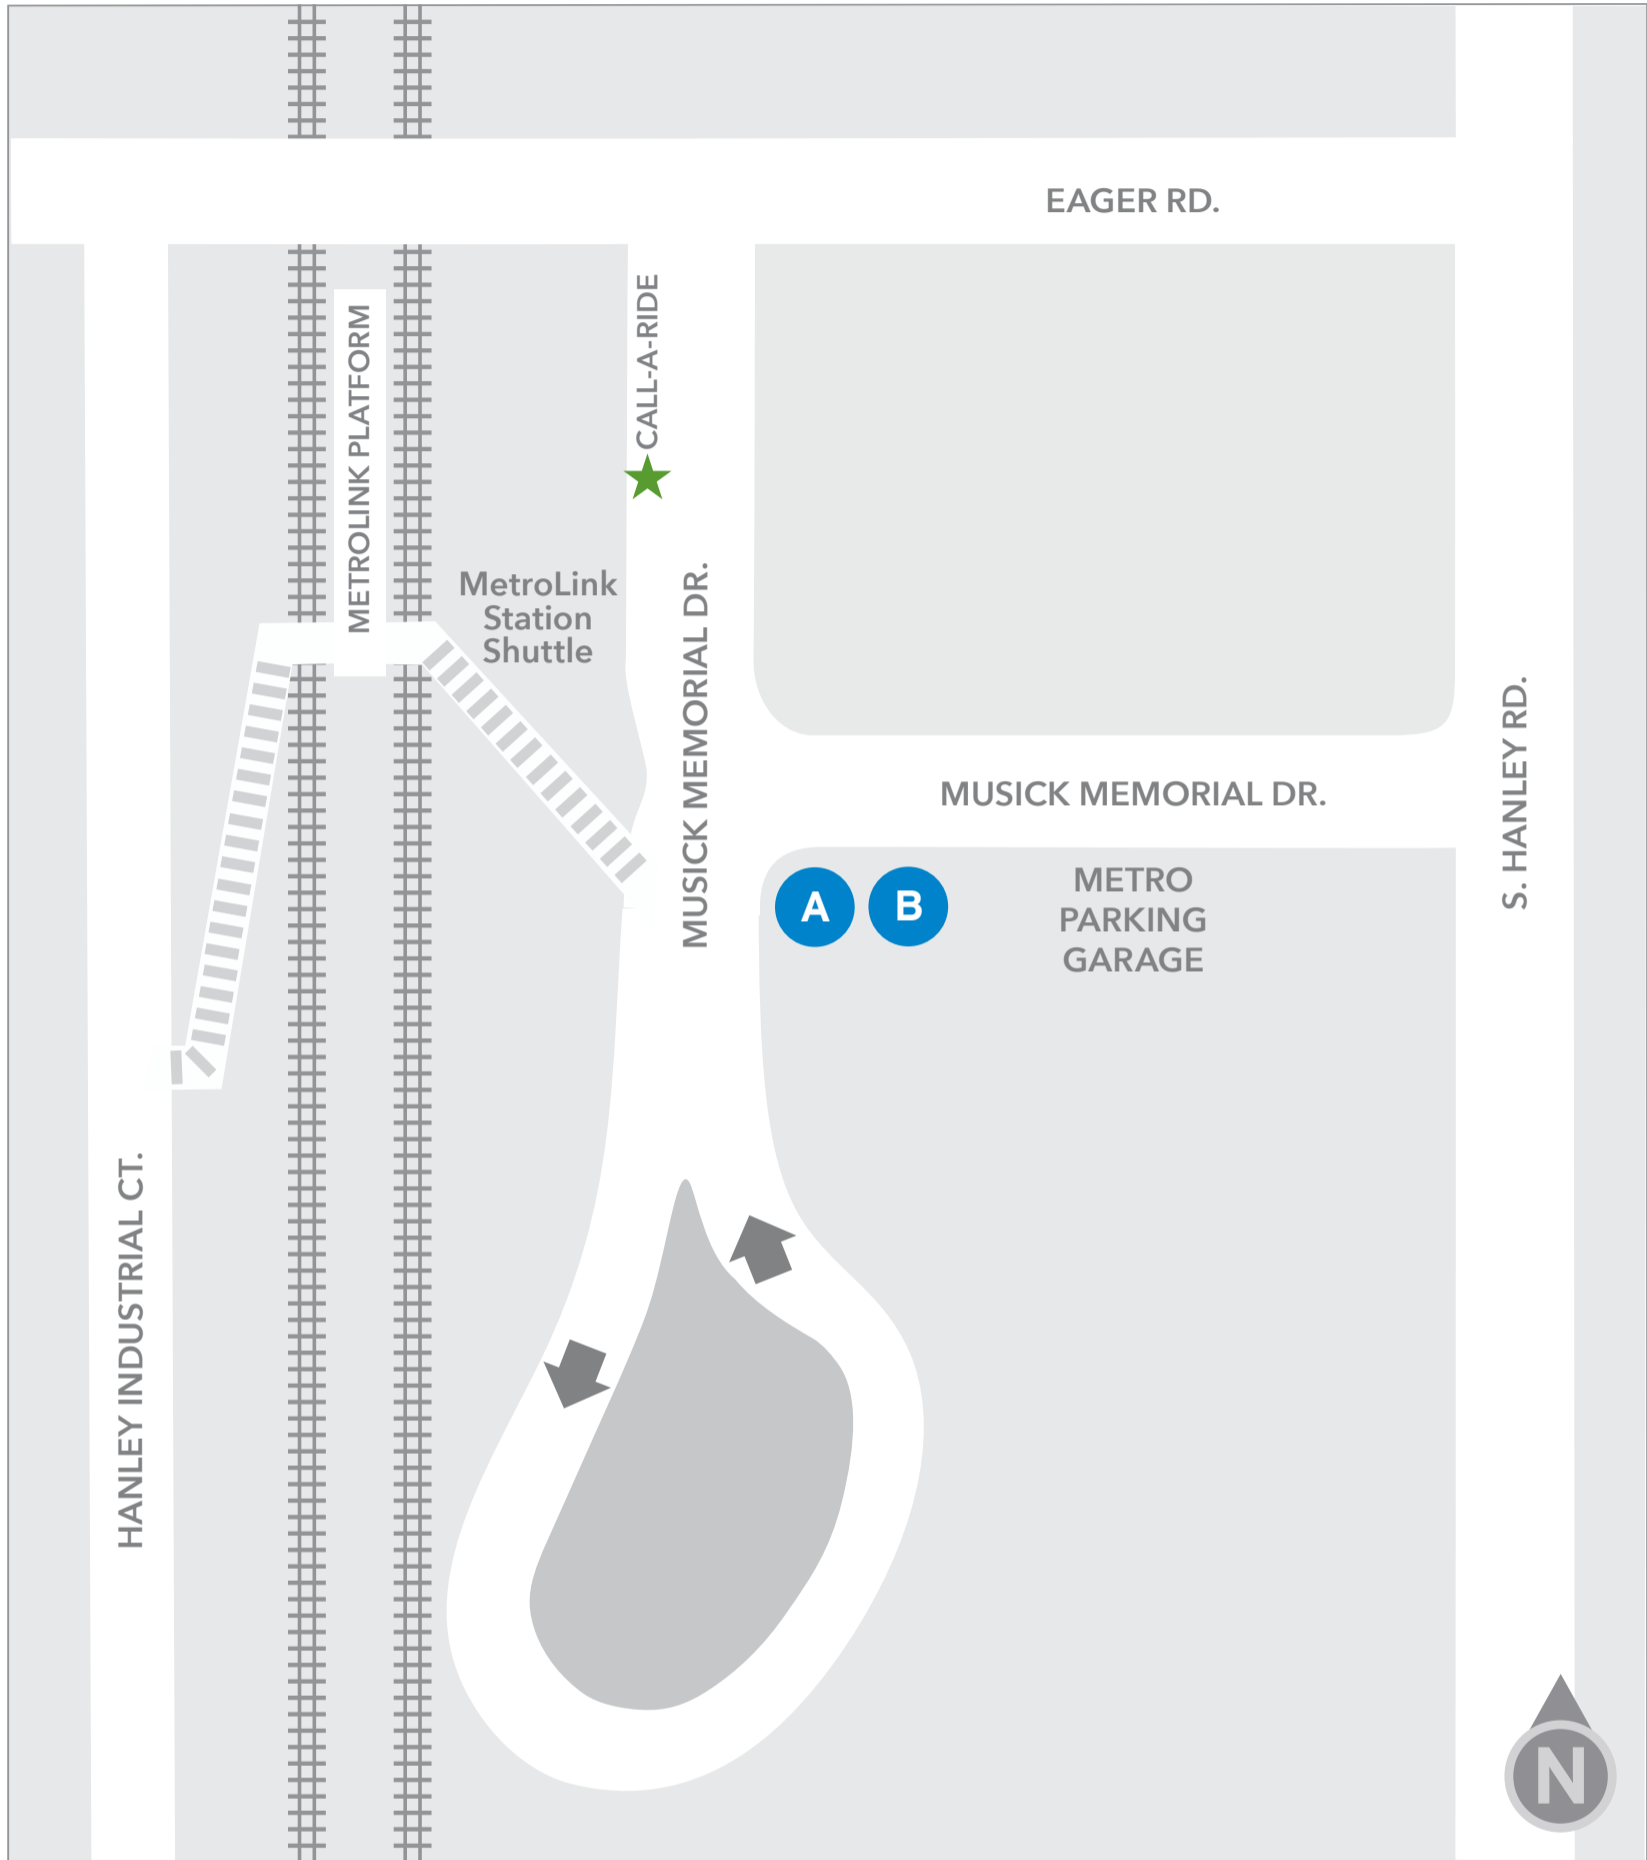

Bus Bay Map

Brentwood I-64 TC

#2 Red
To Rock Road TC

Call-A-Ride

#31 Chouteau
To Civic Center TC

FREQUENT

LOCAL

EXPRESS

COMMUNITY

Visit MetroStLouis.org or contact Metro Transit Information
M-F 7 a.m.-6 p.m. | 314.231.2345 | 618.271.2345 | Text 314.207.9786

metro
A Bi-State Development Enterprise